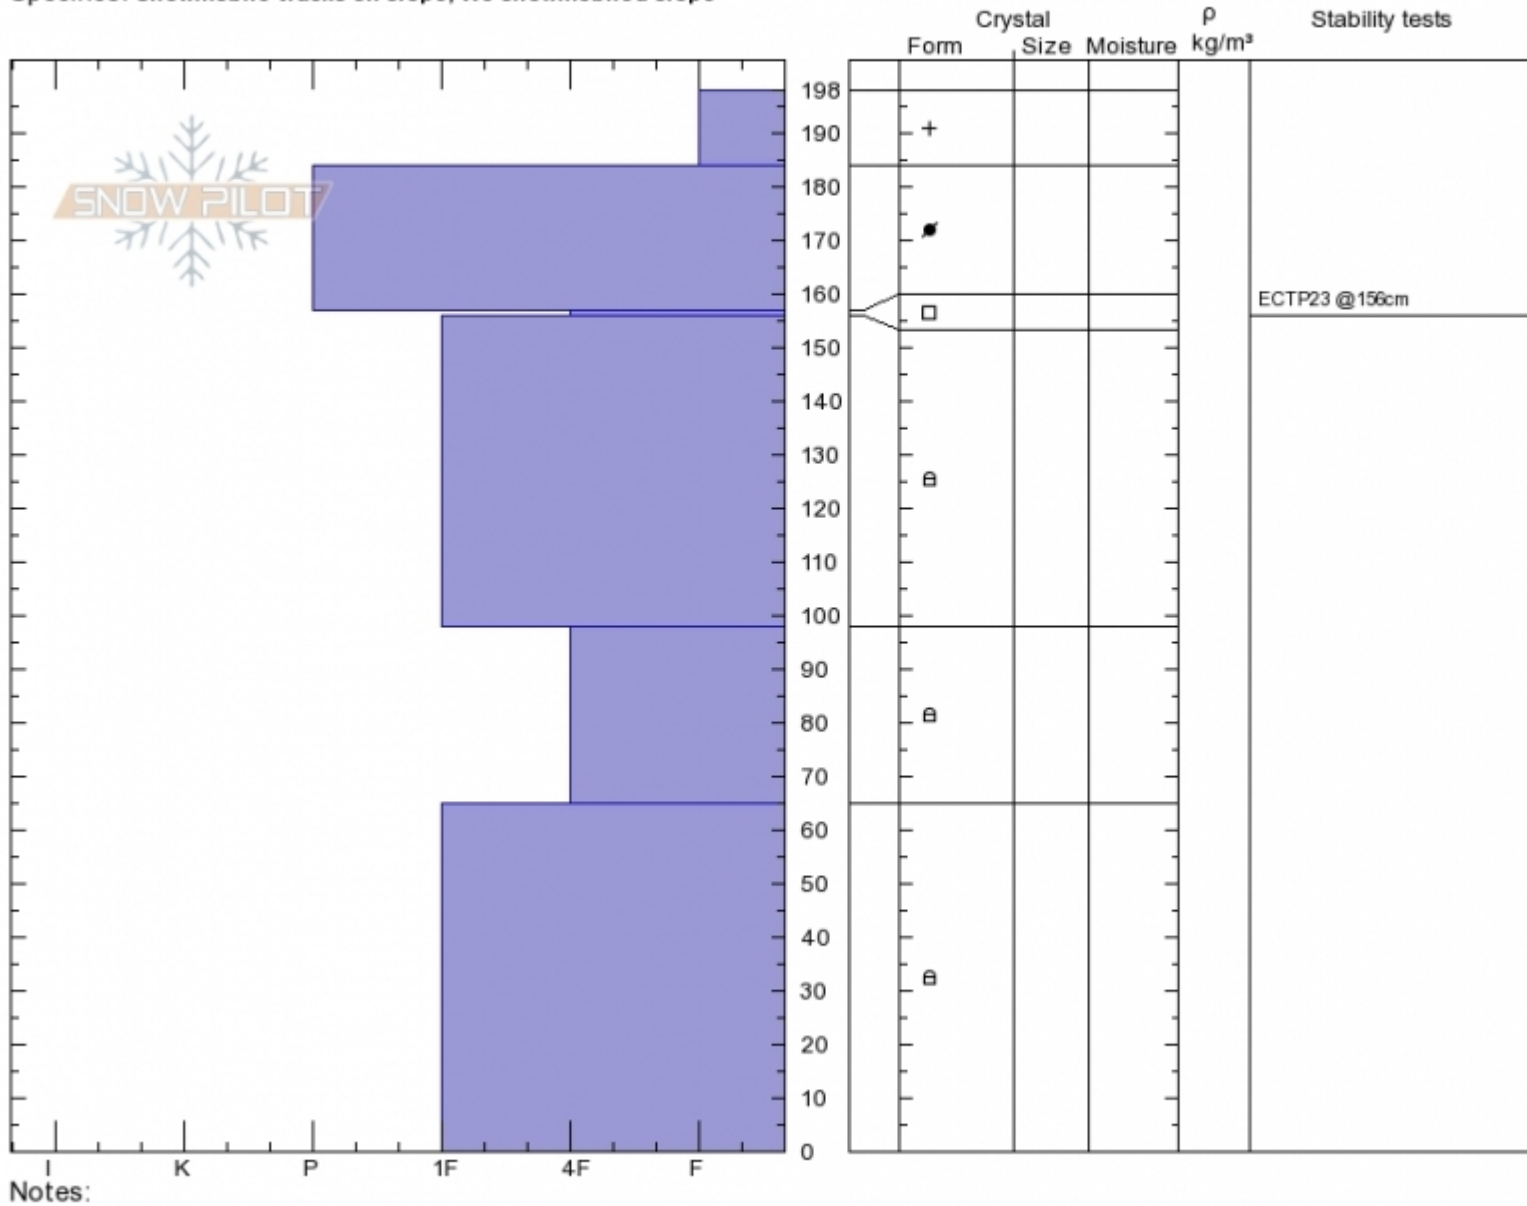

2nd Yellow Mule
 Madison Range-N
 MT

Elevation: 9300 ft
 Aspect: 45°

Specifics: Snowmobile tracks on slope; We snowmobiled slope

Ian Hoyer
 Sun Feb 10 12:00 2019

Co-ord: 45.17752N, -111.40117W
 Slope Angle: 30°
 Wind Loading:

Stability: Fair
 Air Temperature:
 Sky Cover: OVC
 Precipitation: S-1
 Wind: Calm

HS198
 Stability Test Notes

Layer No
 156-157:

Advisory Region
 Northern Madison
 Northern Madison, 2019-02-10