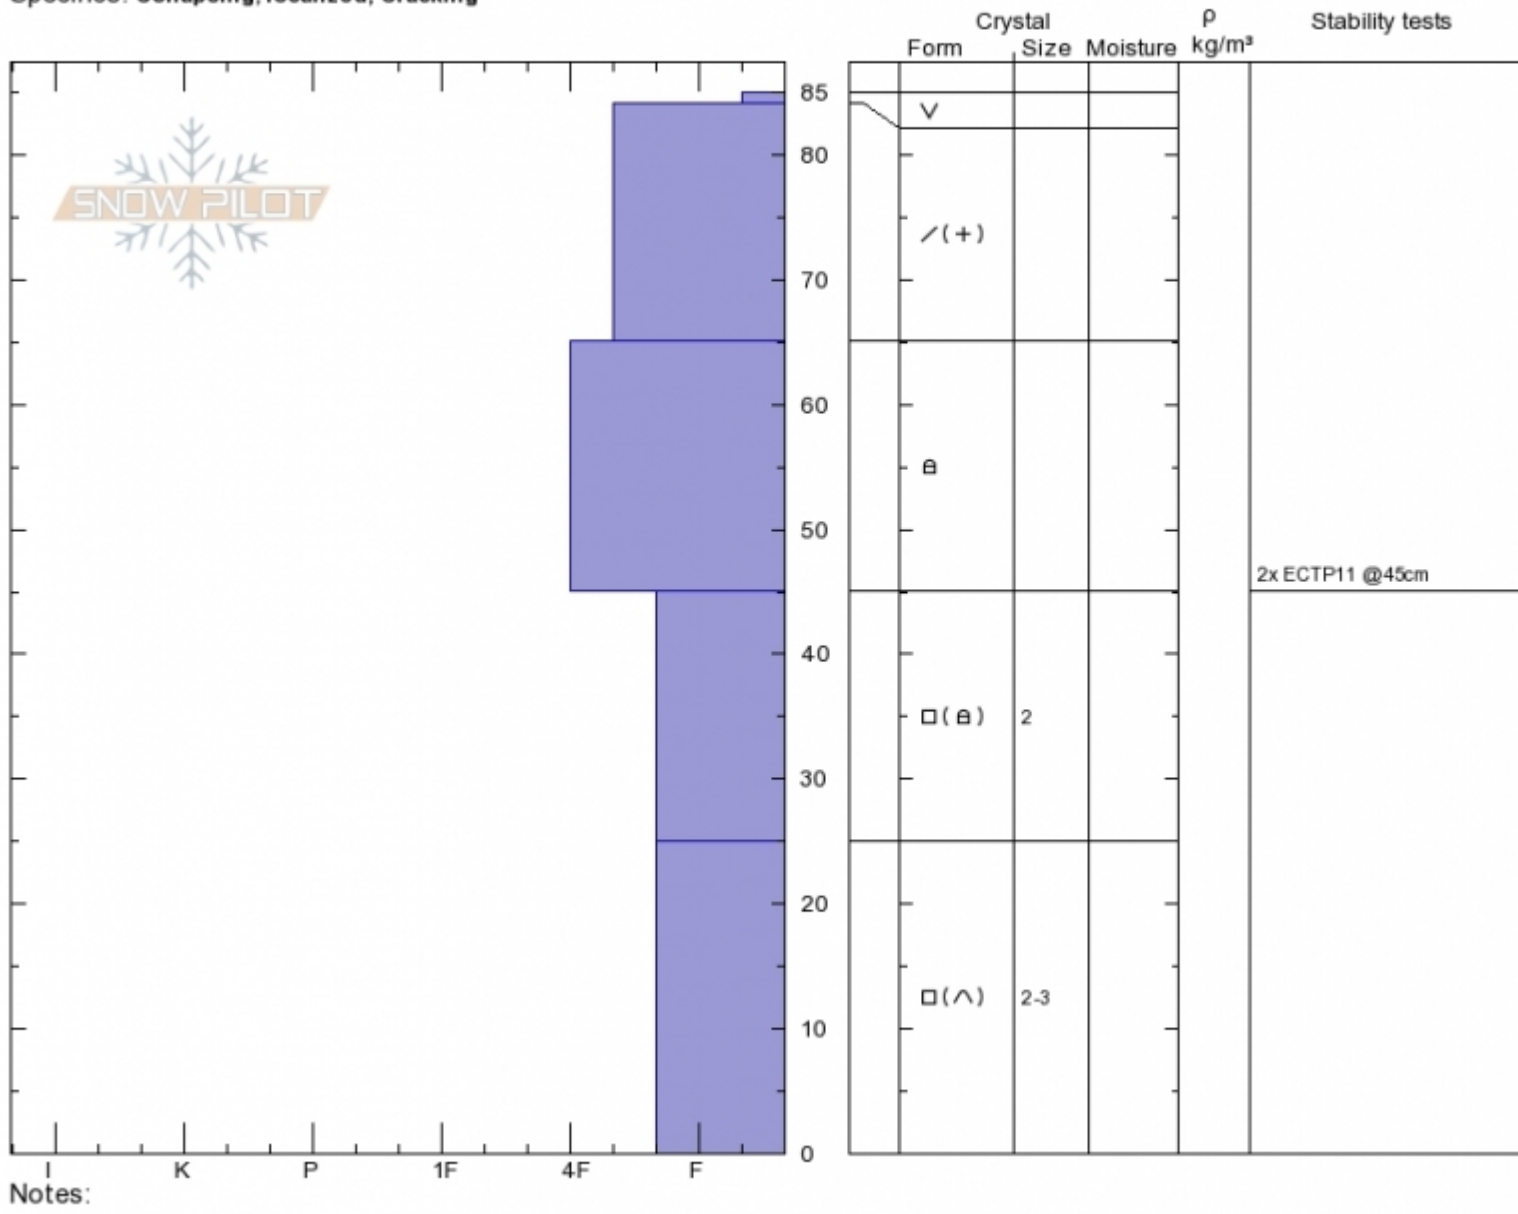

Cabin Creek/Sage
 Madison Range-S
 MT
 Elevation: 8990 ft
 Aspect: 260°
 Specifics: Collapsing, localized; Cracking

Alex Marienthal
 Fri Jan 4 11:11 2019
 Co-ord: 44.93513N, -111.27322W
 Slope Angle: 15°
 Wind Loading: no

Stability: **Poor**
 Air Temperature:
 Sky Cover: **SCT**
 Precipitation: **NO**
 Wind: **Calm**

HS85
 Stability Test Notes

Layer No
 25-45: Pro

Advisory Region
 Southern Madison
 Southern Madison, 2019-01-05