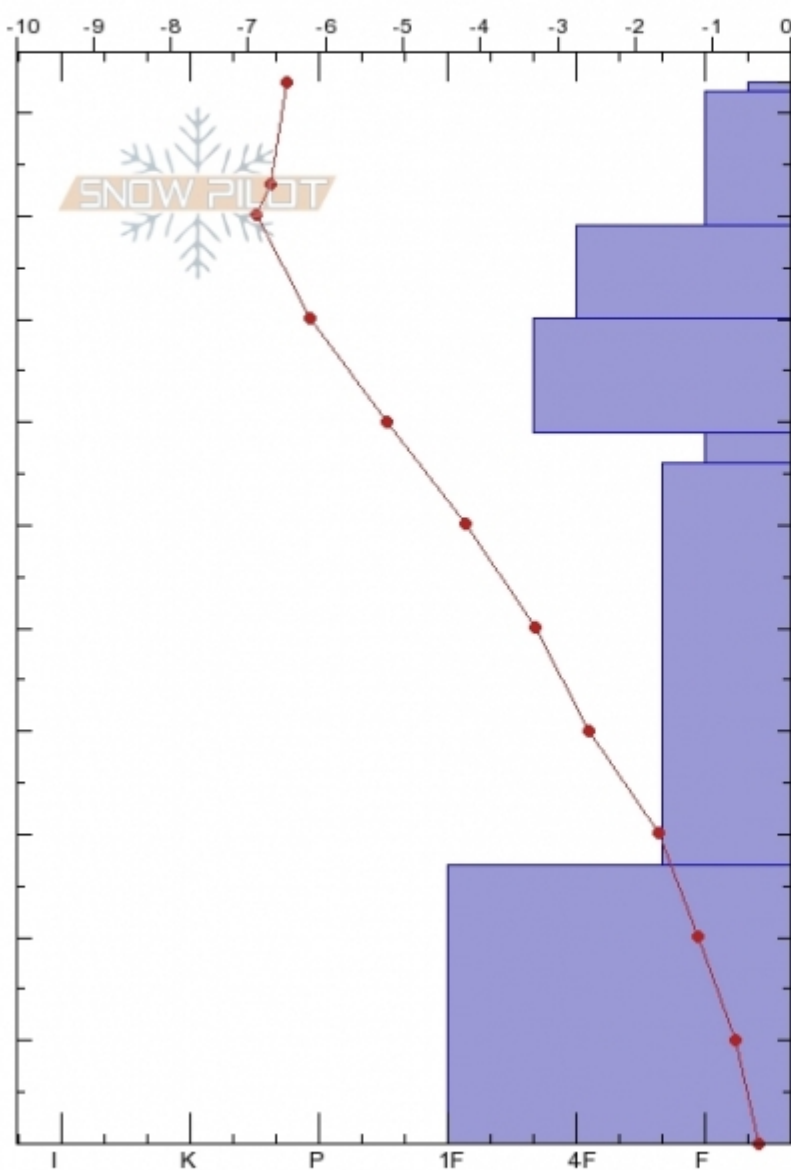

Middle Basin, SS Bowl
Madison Range-N
MT
 Elevation: **9228 ft**
 Aspect: **120°**

Alex Marienthal
Sat Jan 5 11:23 2019
 Co-ord: **45.32643N, -111.38188W**
 Slope Angle: **27°**
 Wind Loading: **no**

Stability: **Fair**
 Air Temperature: **-6°C**
 Sky Cover: **FEW**
 Precipitation: **NO**
 Wind: **S Moderate**

HS103 PF90
Stability Test Notes

Layer No
66-69: Pro

Specifics: **Collapsing, localized; Cracking; Recent activity on similar slopes; Recent activity on different slopes; Ski tracks on slope**

Form	Crystal Size	Moisture	ρ kg/m ³	Stability tests
V	6-8	D		
/	0.5-1	D		ECTN10 @89cm
•	0.5-1	D		
⊖	0.5-1			ECTN22 @69cm
□ (⊖)	0.3-1	D		PST25/100 (End) @69cm
⊖	0.5-2	D		CT18, Q1 @69cm
⊖	1-2	D		STE @63cm
				STM @0cm

Notes:

Advisory Region
 Northern Madison
 Longitude
 -111.38W
 Latitude
 45.33N
 Northern Madison, 2019-01-06