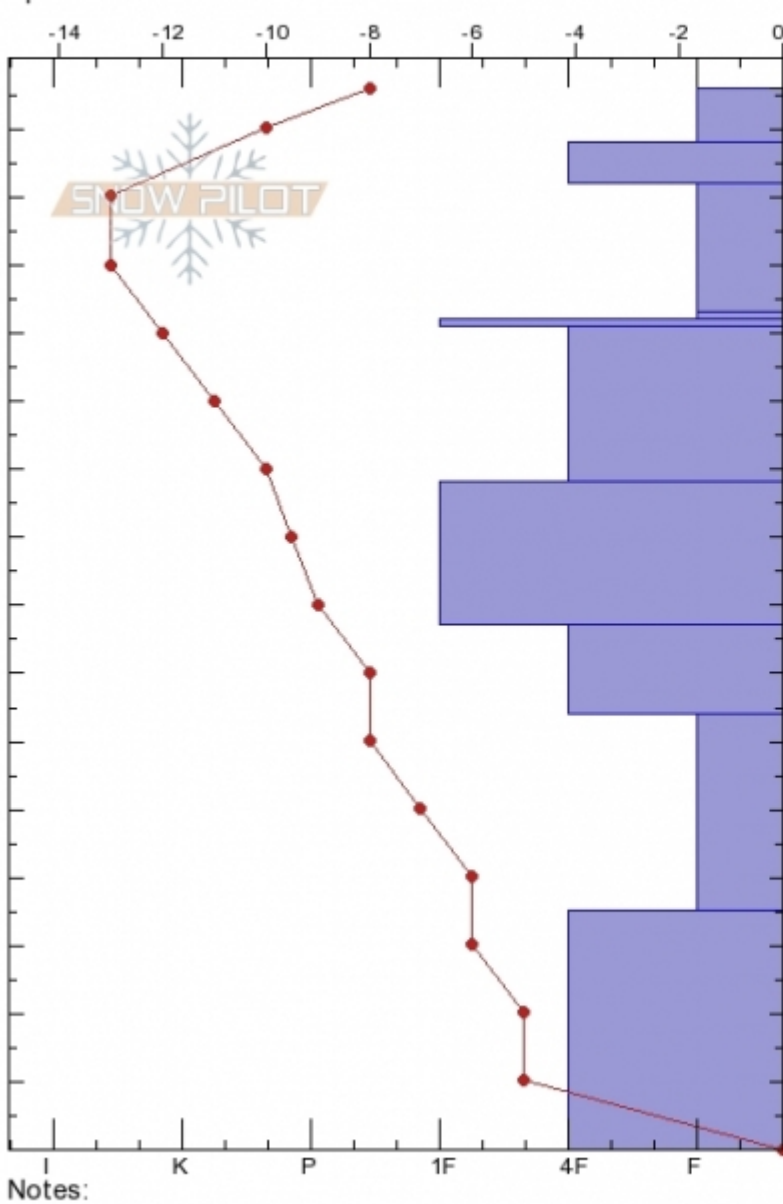

Green Lake  
 Cooke City  
 MT  
 Elevation: 9800 ft  
 Aspect: 235°  
 Specifics:

Logan DeMarcus  
 Tue Jan 8 14:45 2019  
 Co-ord: 45.10110N, -109.89920W  
 Slope Angle: 27°  
 Wind Loading: previous

Stability: Poor  
 Air Temperature: -5°C  
 Sky Cover: CLR  
 Precipitation: NO  
 Wind: SW Light Breeze

HS156 PS15  
 Stability Test Notes

Layer No  
 122-123: P

Form	Crystal Size	Moisture	ρ kg/m³	Stability tests
/	2	D		STE @148cm
/	2	D		ECTN12 @148cm
/	1.5	D		ECTN30 @135cm
/	1.5	D		CT13 @135cm
∨	2	D		ECTN22 @122cm
⊙	1	D		CT23, SC @122cm
				STE @122cm
□	1.5	D		ECTP24 @110cm
				STE @98cm
•	1	D		
•	1	D		
⊖	2	D		
∧	3	D		
				STM @0cm
				CT23 @0cm