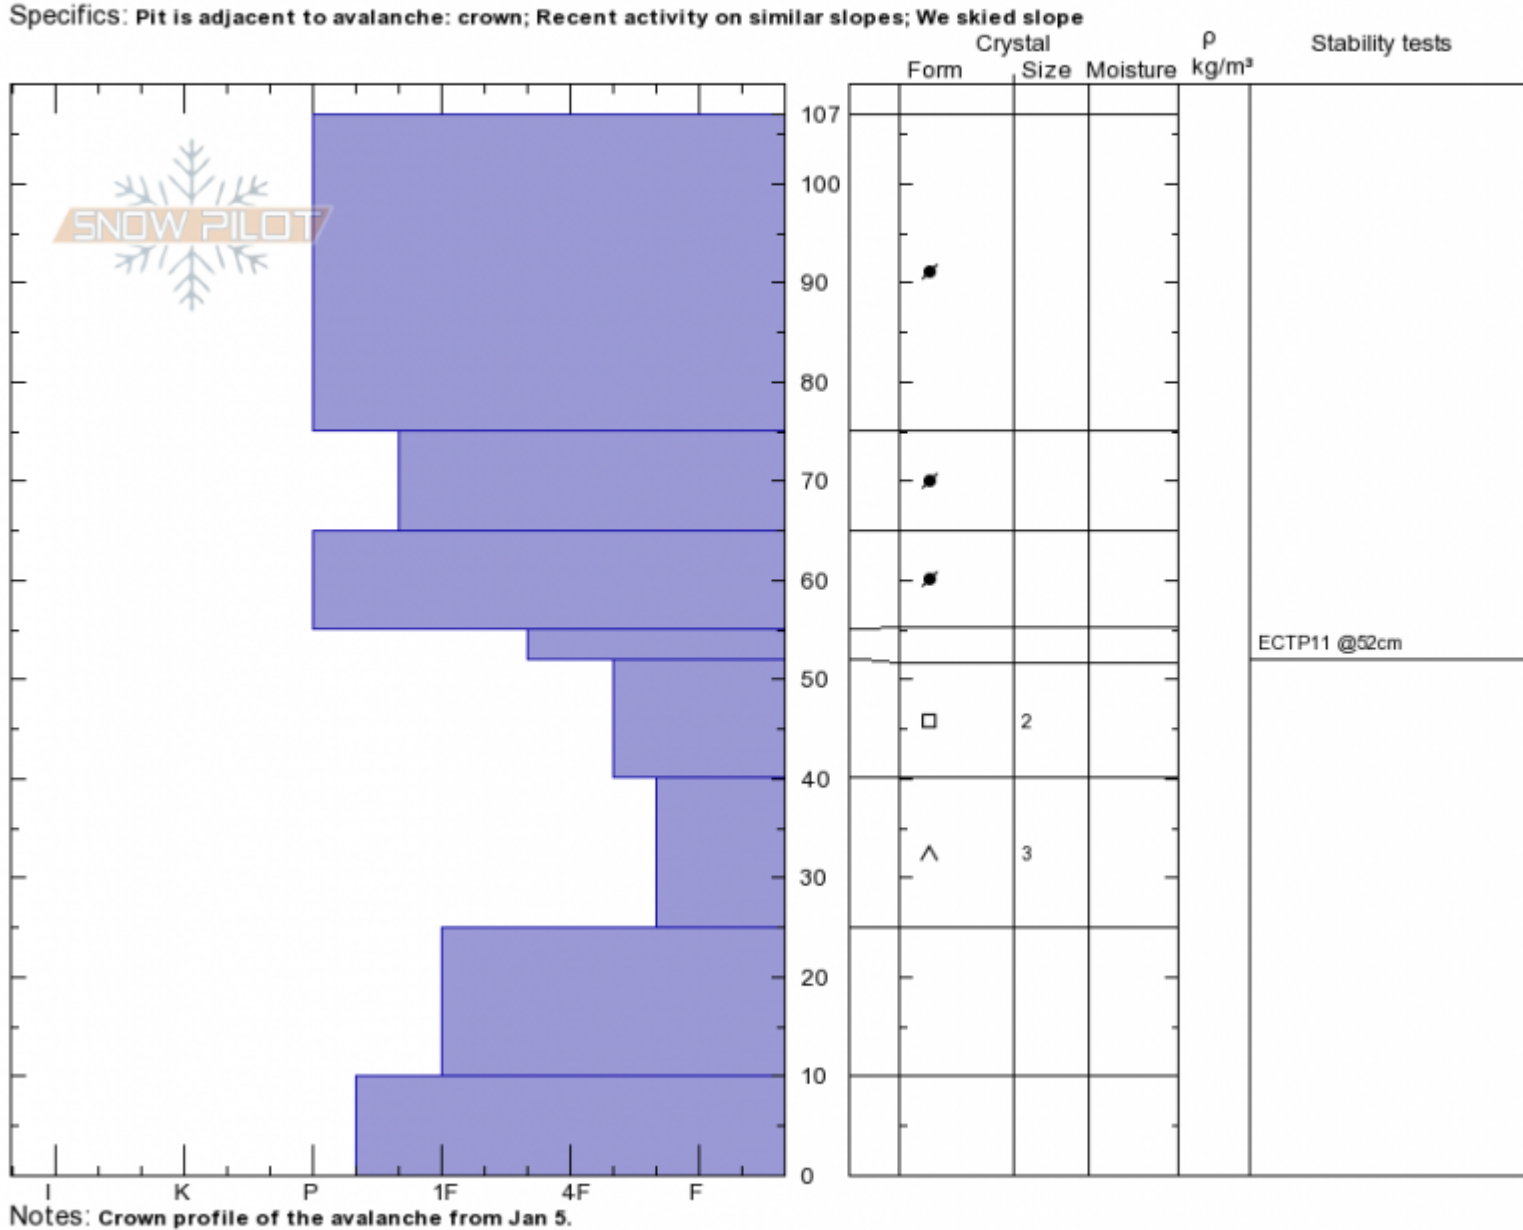

**Ross Peak/Throne**  
**Bridger Range**  
**MT**  
 Elevation: **8129 ft**  
 Aspect: **90°**  
 Specifics: Pit is adjacent to avalanche: crown; Recent activity on similar slopes; We skied slope

**Andrew Schauer**  
**Mon Jan 7 11:53 2019**  
 Co-ord: **45.86707N, -110.95491W**  
 Slope Angle: **36°**  
 Wind Loading: **previous**

Stability:  
 Air Temperature:  
 Sky Cover: **BKN**  
 Precipitation: **S-1**  
 Wind: **N Moderate**

**HS107 PS0**  
**Stability Test Notes**

Layer No  
**40-52: Pro**

Longitude  
 -110.96W  
 Latitude  
 45.87N

**Avalanche Details:** [Avalanche near Ross Peak/Throne](#)  
 No Region, 2019-01-07