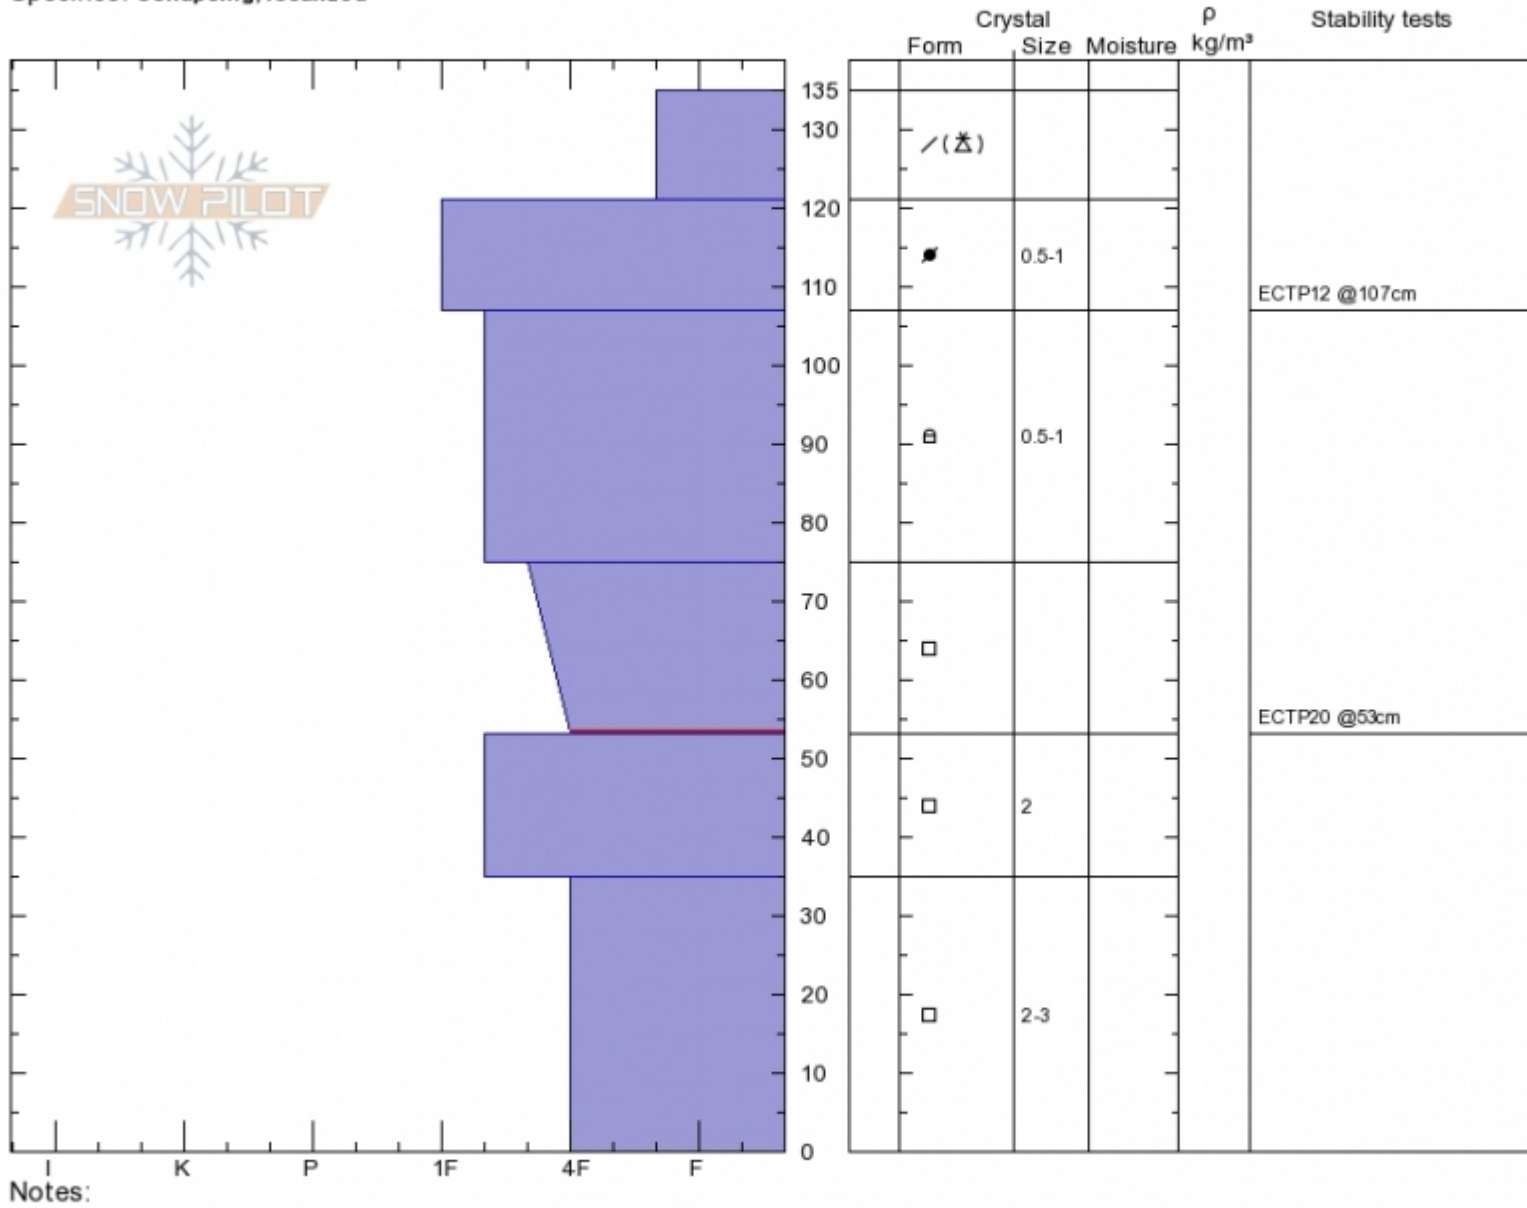

Lionhead Ridge
Lionhead Range
MT
 Elevation: **8650 ft**
 Aspect: **30°**
 Specifics: **Collapsing, localized**

Ian Hoyer
Sun Jan 6 11:30 2019
 Co-ord: **44.70829N, -111.30733W**
 Slope Angle: **25°**
 Wind Loading: **previous**

Stability: **Fair**
 Air Temperature:
 Sky Cover: **OVC**
 Precipitation: **S1**
 Wind: **Light Breeze**

HS135
Stability Test Notes

Layer No
53-75: Pr

Advisory Region
 Lionhead Range
 Lionhead Range, 2019-01-06