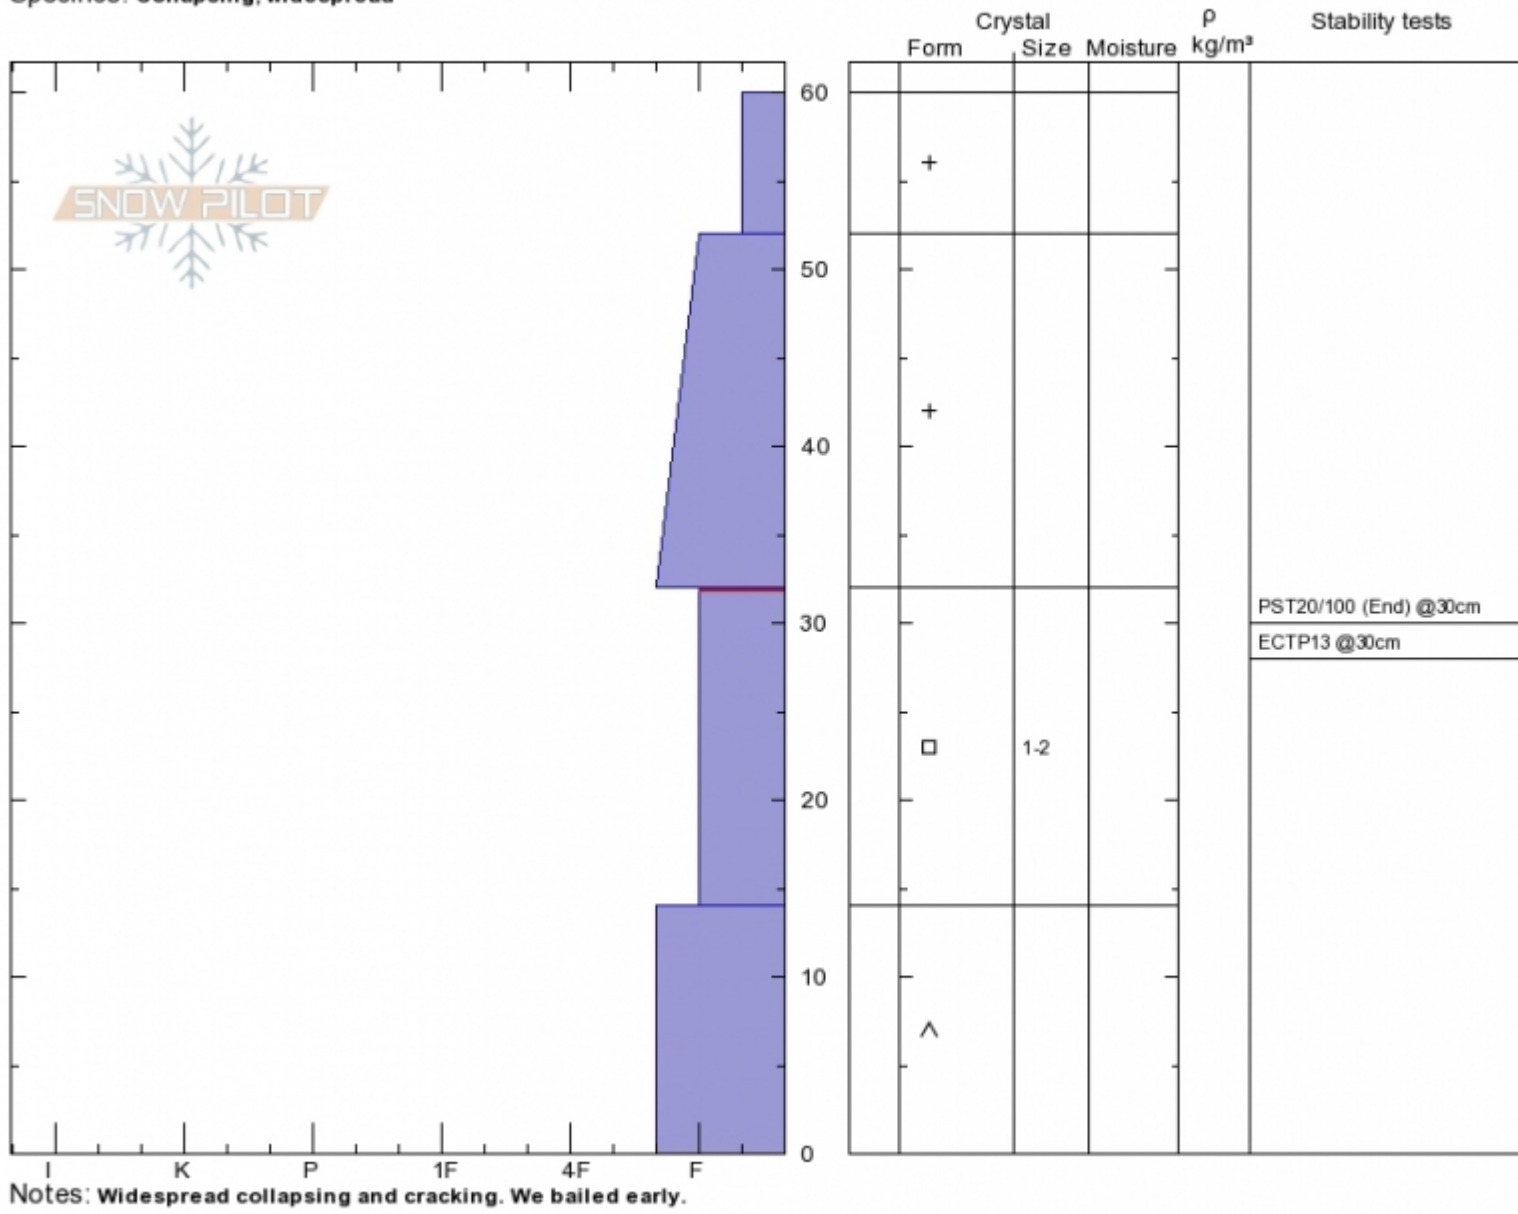

**Mt Ellis, east**  
**Gallatin Range-N**  
**MT**  
 Elevation: **7500 ft**  
 Aspect: **90°**  
 Specifics: **Collapsing, widespread**

**Eric Knoff**  
**Tue Jan 1 11:15 2019**  
 Co-ord: **45.59086N, -110.95843W**  
 Slope Angle: **35°**  
 Wind Loading: **no**

Stability: **Very Poor**  
 Air Temperature: **-10°C**  
 Sky Cover: **FEW**  
 Precipitation: **NO**  
 Wind: **Calm**

**HS60**  
**Stability Test Notes**

Layer No  
**14-32: Pro**

Advisory Region  
 Northern Gallatin  
 Northern Gallatin, 2019-01-02