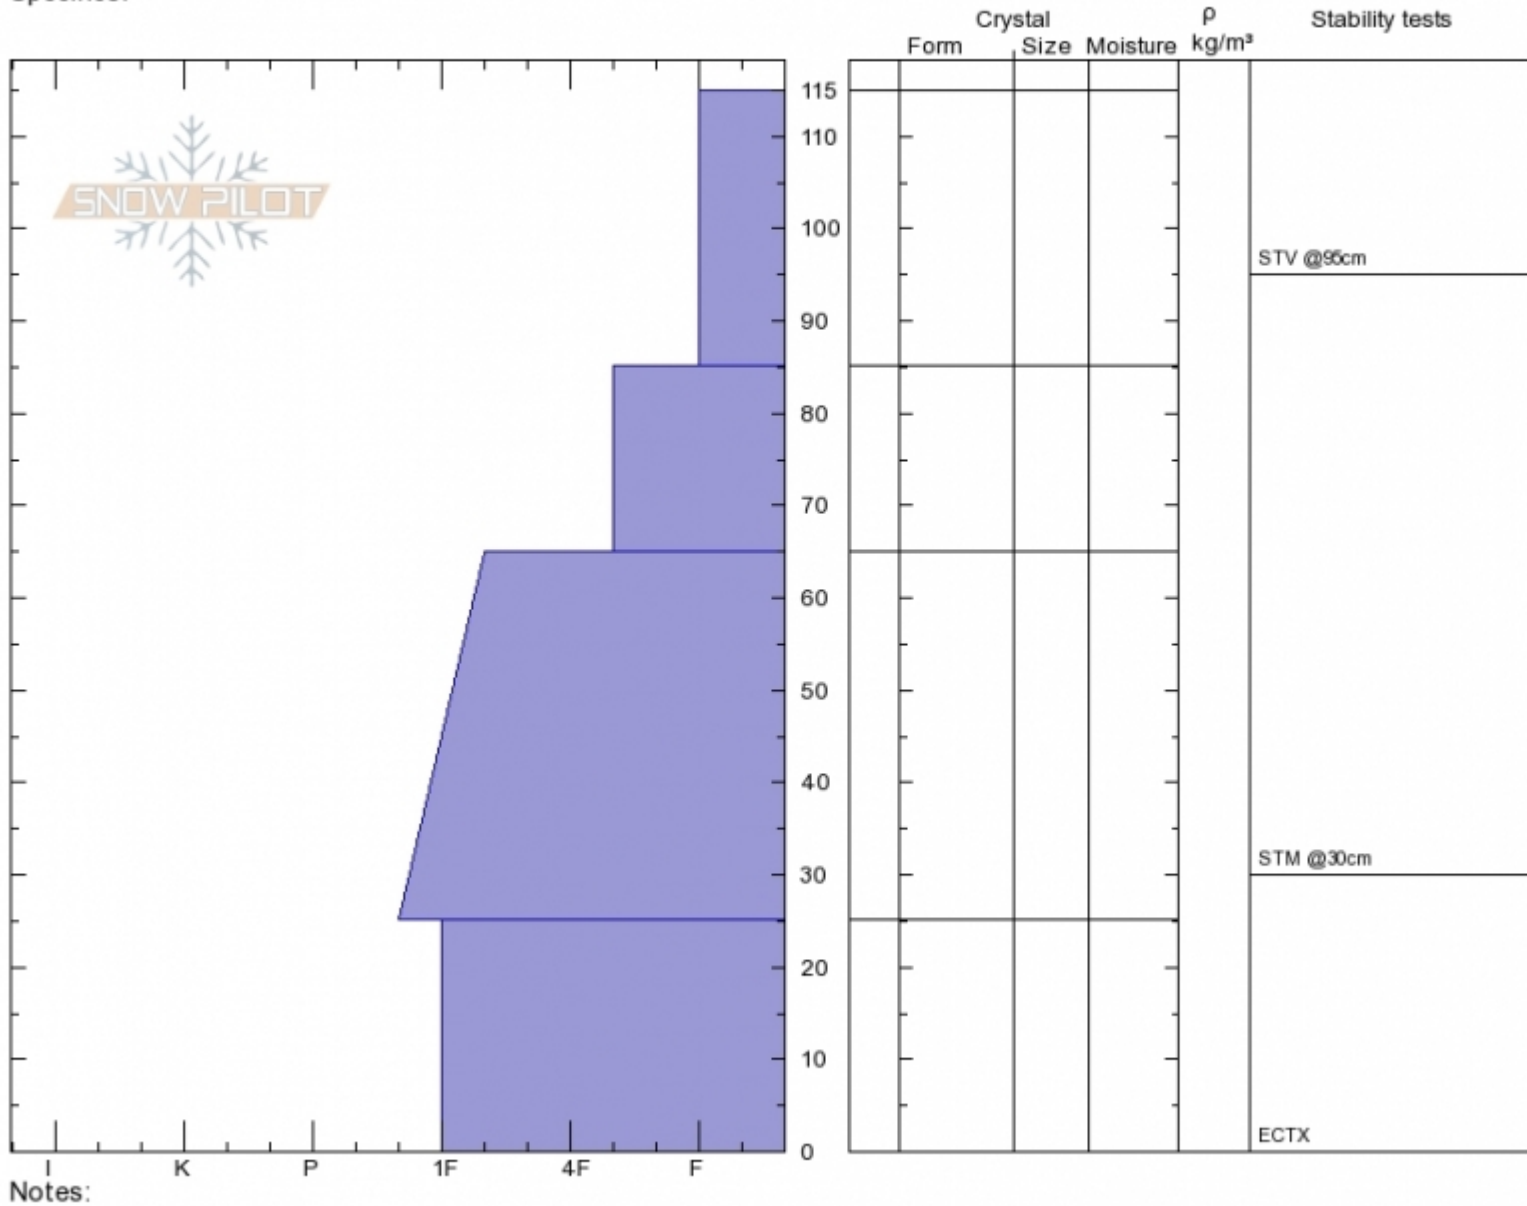

RepublicCreekHuntersN Jesse Logan

Absaroka Range

MT

Elevation: 9075 ft

Aspect: SE

Specifics:

Sun Dec 30 14:30 2018

Co-ord: 44.98915N, -109.95089W

Slope Angle: 31°

Wind Loading:

Stability:

Air Temperature: 20°F

Sky Cover: OVC

Precipitation: S-1

Wind: Calm

HS115

Stability Test Notes

Layer No

Advisory Region  
 Cooke City  
 Longitude  
 -109.95W  
 Latitude  
 44.99N  
 Cooke City, 2018-12-31