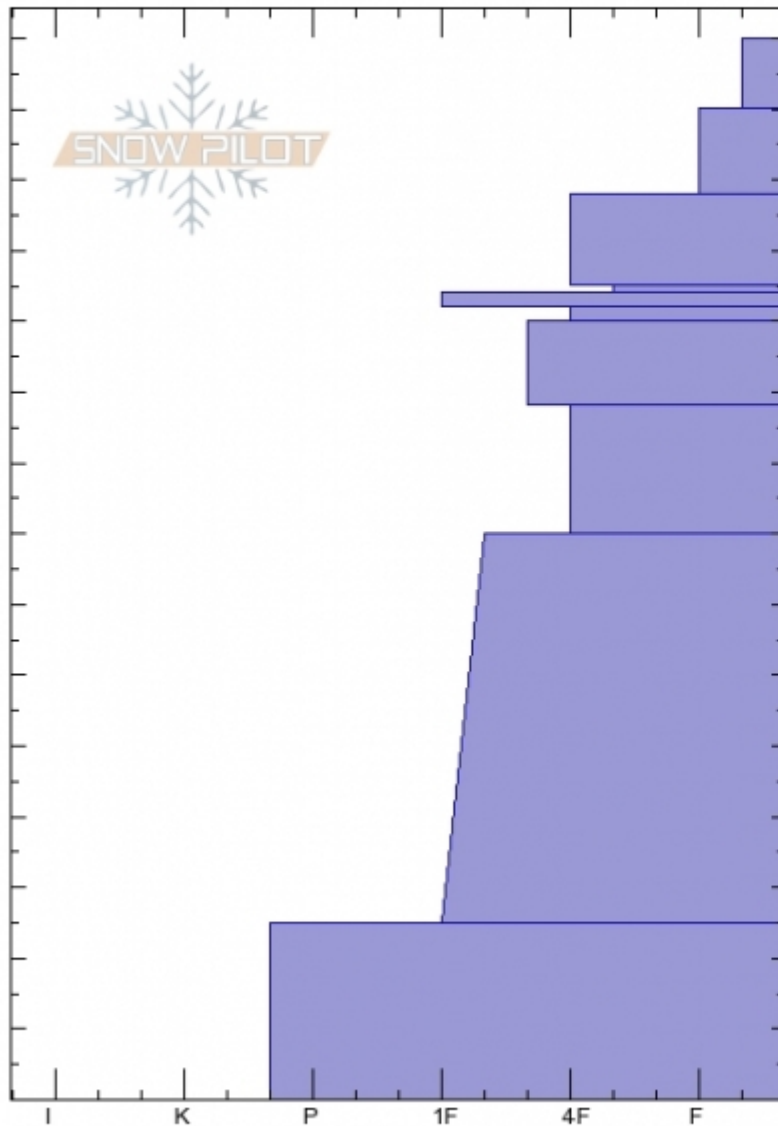

The Throne - 27 Dec
Bridger Range
MT
 Elevation: **8080 ft**
 Aspect: **93°**
 Specifics: **We skied slope**

Alex Marienthal
Thu Dec 27 11:39 2018
 Co-ord: **45.88420N, -110.94986W**
 Slope Angle: **30°**
 Wind Loading: **no**

Stability: **Good**
 Air Temperature: **-11°C**
 Sky Cover: **BKN**
 Precipitation: **S1**
 Wind: **Calm**

HS150
Stability Test Notes

Layer No

Notes:

Crystal Form	Crystal Size	Moisture	ρ kg/m ³	Stability tests
*				
+				
⚡				ECTN16 @115cm
□	0.5			
⊞				
⊞	1-1.5			
⊞⊞				