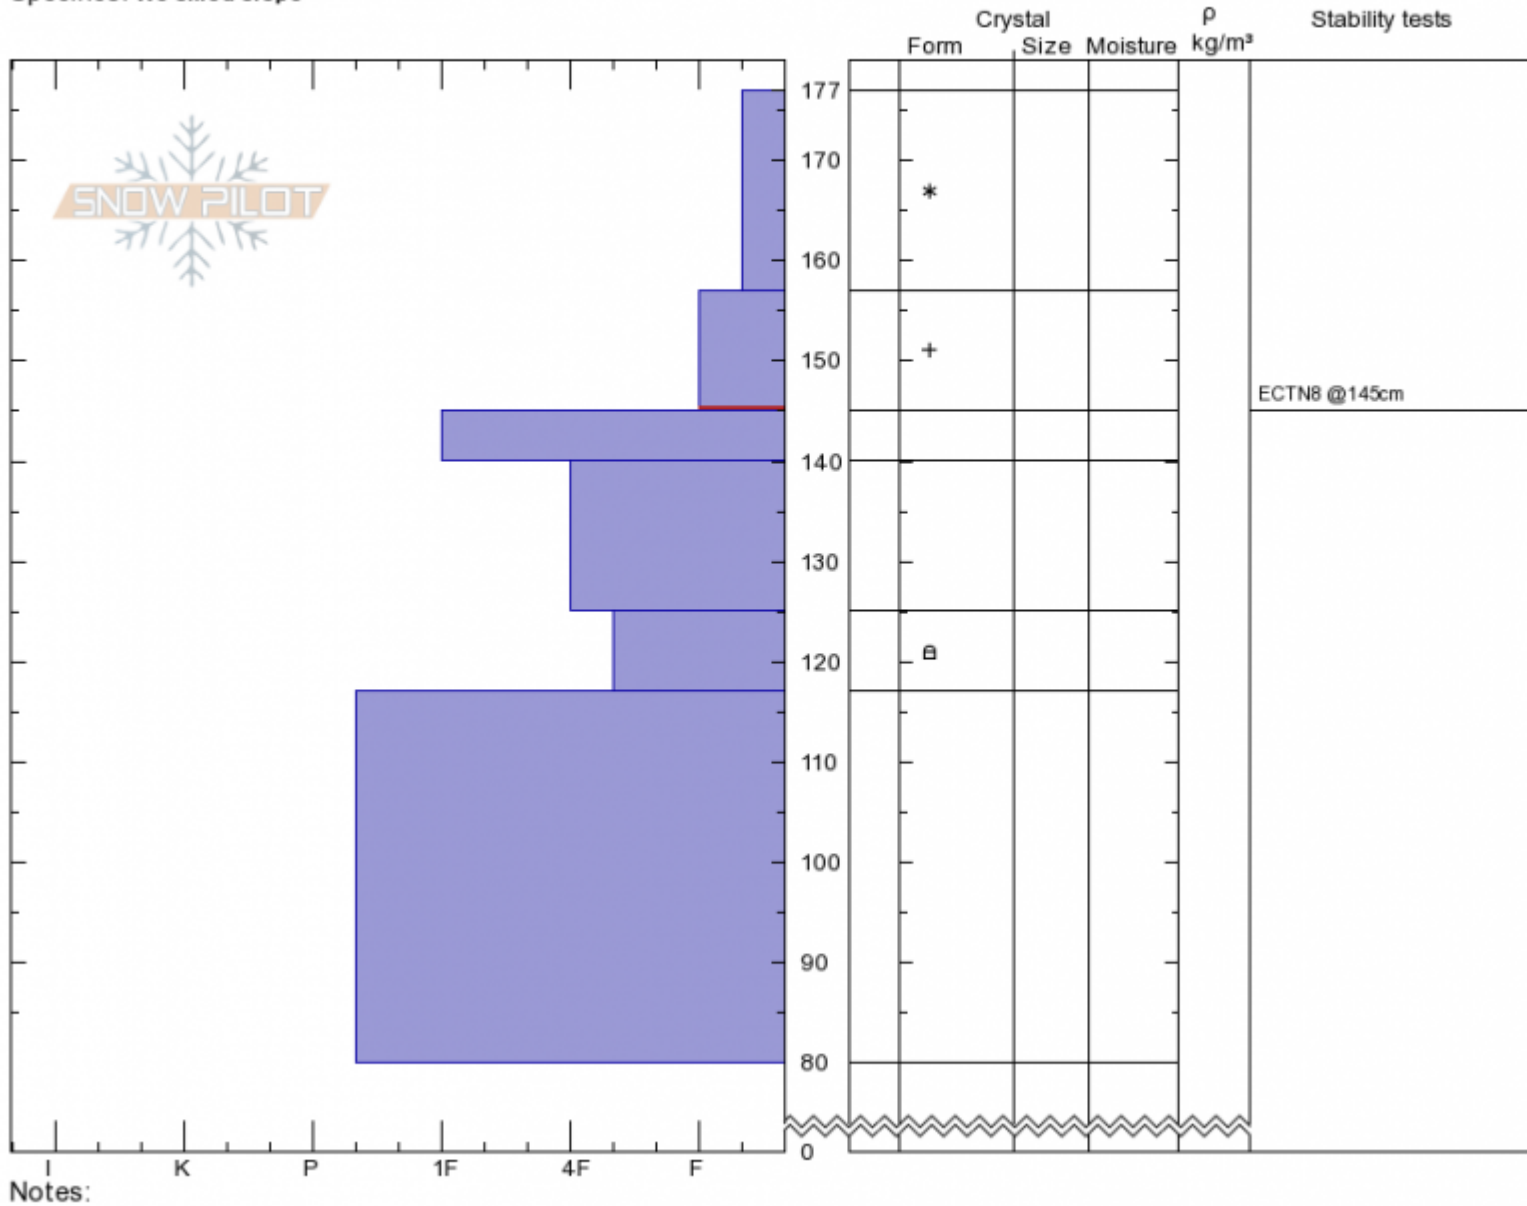

Throne
Bridger Range
MT
 Elevation: **8515 ft**
 Aspect: **65°**
 Specifics: **We skied slope**

Andrew Schauer
Thu Dec 27 13:30 2018
 Co-ord: **45.88175N, -110.95565W**
 Slope Angle: **34°**
 Wind Loading: **no**

Stability: **Good**
 Air Temperature: **-12°C**
 Sky Cover: **OVC**
 Precipitation: **S2**
 Wind: **Calm**

HS177
Stability Test Notes

Layer No
145-157:

Advisory Region
 Bridger Range
 Longitude
 -110.96W
 Latitude
 45.88N
 Bridger Range, 2018-12-27