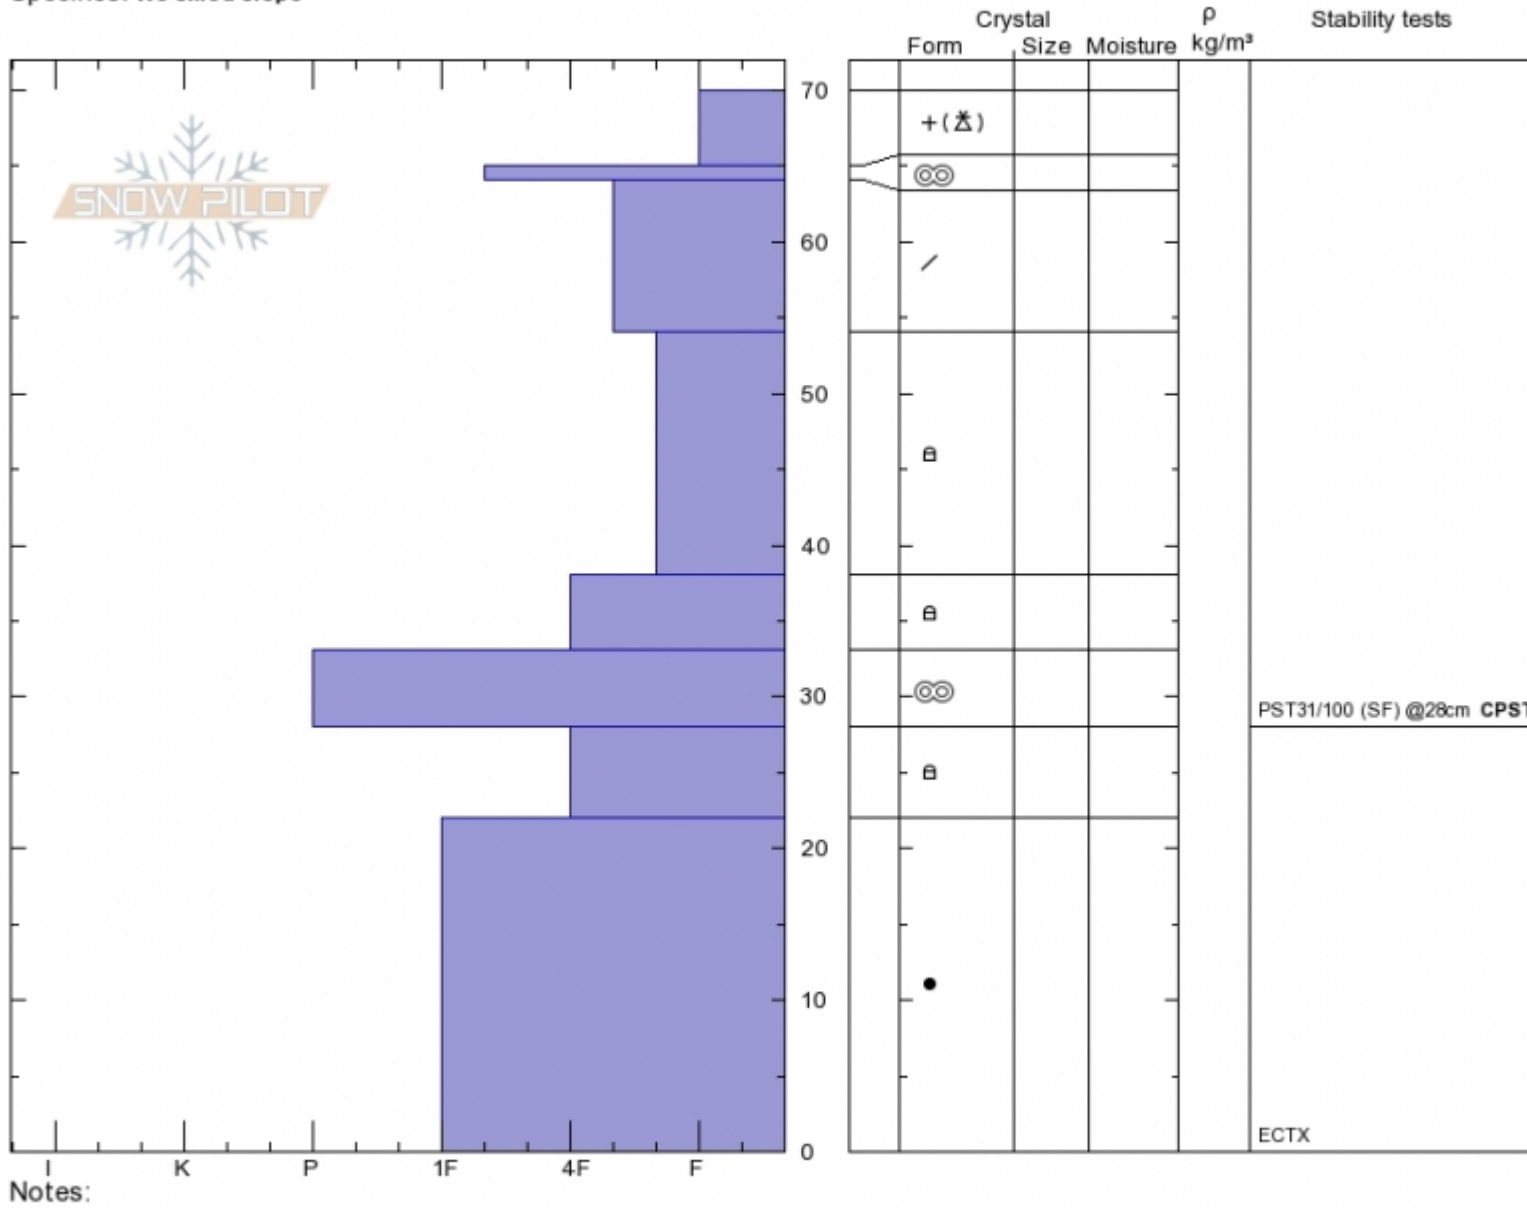

Texas Meadows
Bridger Range
MT
 Elevation: **7360 ft**
 Aspect: **170°**
 Specifics: **We skied slope**

Gabrielle Antonioli
Fri Dec 21 12:00 2018
 Co-ord: **45.83743N, -110.93429W**
 Slope Angle: **28°**
 Wind Loading:

Stability: **Good**
 Air Temperature:
 Sky Cover:
 Precipitation: **NO**
 Wind:

HS70 PS10
 Stability Test Notes
28: CPST 36/100 END

Layer No
22-28: Pro

Advisory Region
 Bridger Range
 Bridger Range, 2018-12-21