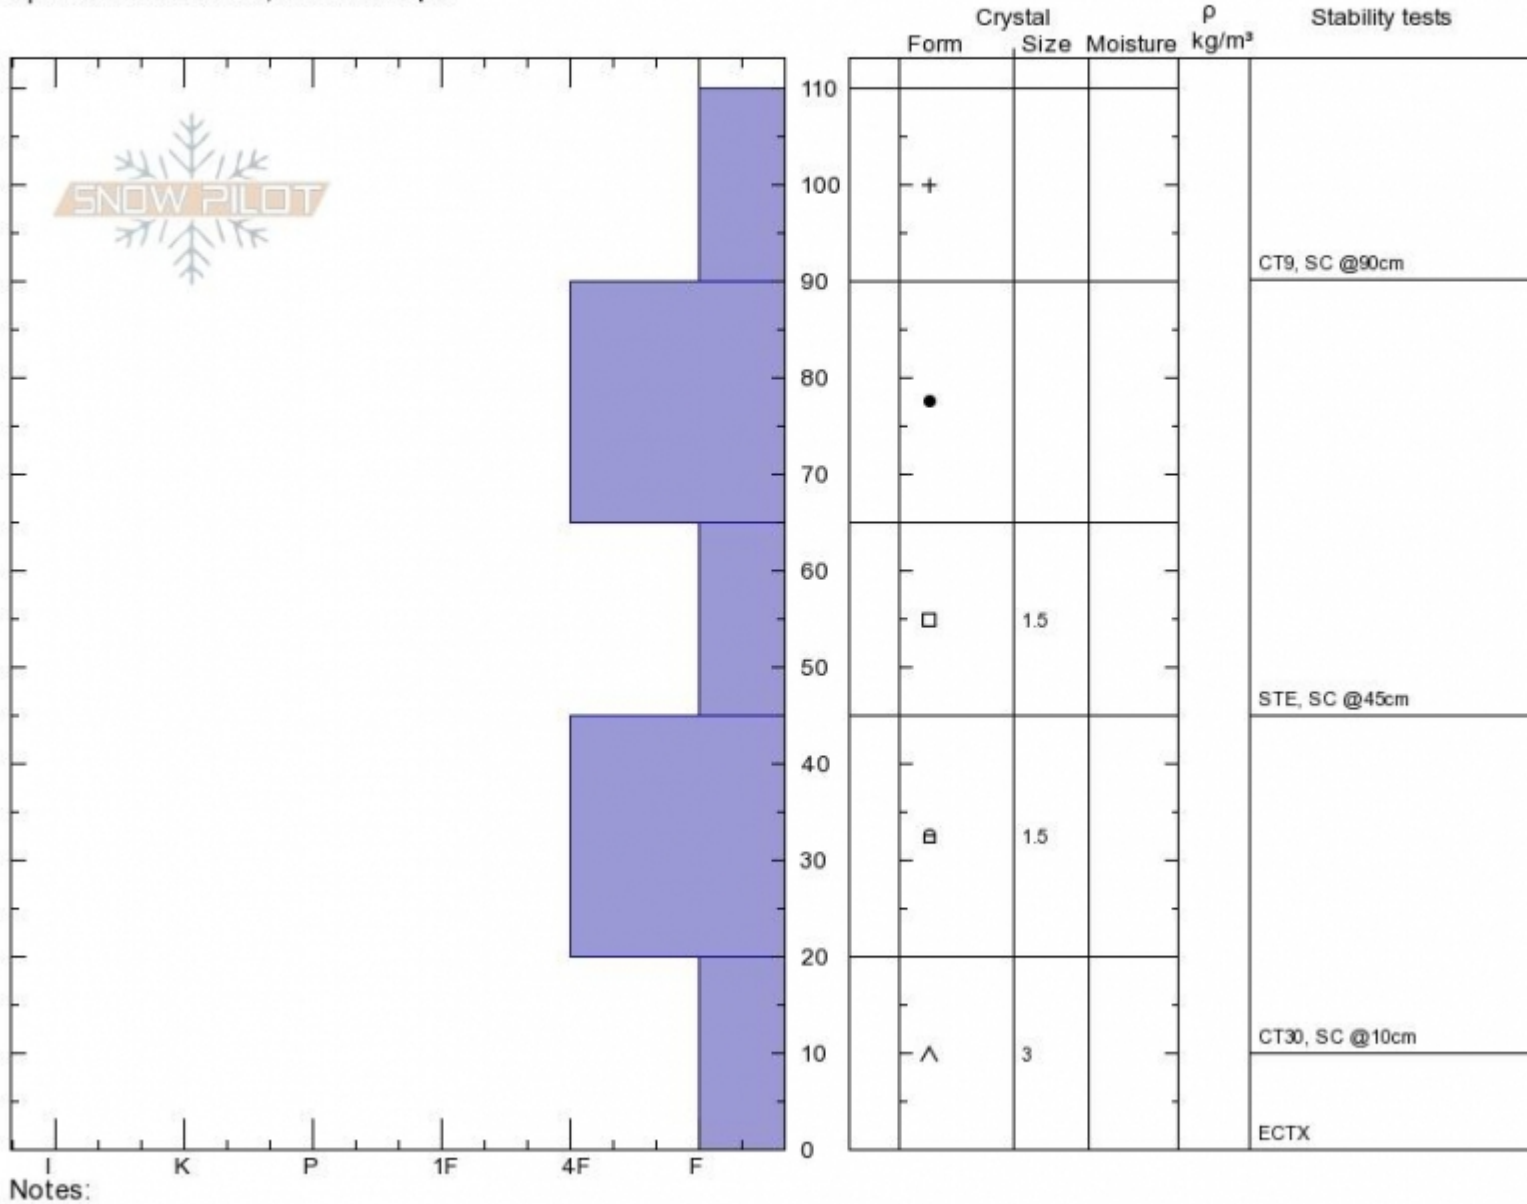

Republic Creek  
Cooke City  
MT

Elevation: 9800 ft  
Aspect: 240°

Specifics: Practice Pit; We skied slope

Logan DeMarcus

Wed Dec 19 10:00 2018

Co-ord: 44.98540N, -109.92520W

Slope Angle:

Wind Loading: no

Stability: Good

Air Temperature:

Sky Cover: BKN

Precipitation: S-1

Wind: NW Calm

HS110 PF60

Stability Test Notes

Layer No

0-20: Prob

Advisory Region  
Cooke City  
Longitude  
-109.93W  
Latitude  
44.99N  
Cooke City, 2018-12-20