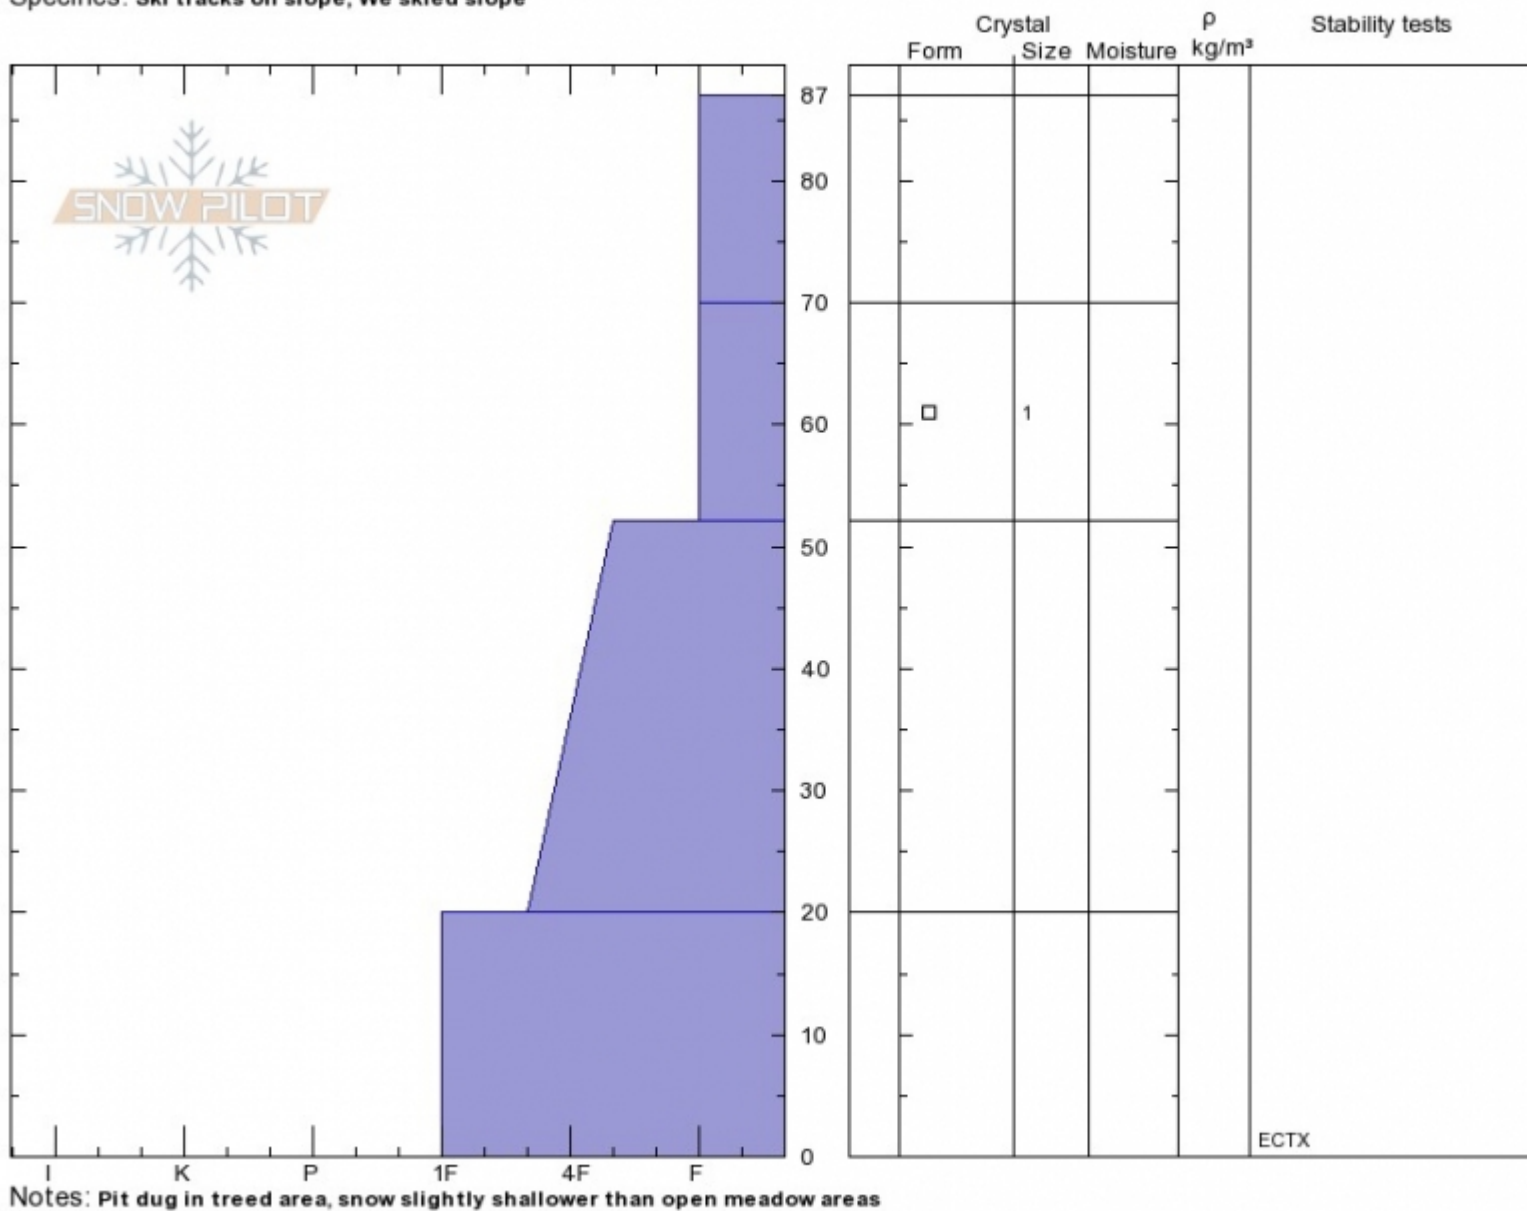

Bear Basin
Madison Range-N
MT
 Elevation: **8870 ft**
 Aspect: **90°**
 Specifics: **Ski tracks on slope; We skied slope**

Spencer Jonas
Wed Dec 19 13:00 2018
 Co-ord:
 Slope Angle: **25°**
 Wind Loading:

Stability:
 Air Temperature:
 Sky Cover: **BKN**
 Precipitation: **S-1**
 Wind:

HS87
 Stability Test Notes

Layer No
52-70: Pro

Advisory Region
 Northern Madison
 Northern Madison, 2018-12-19