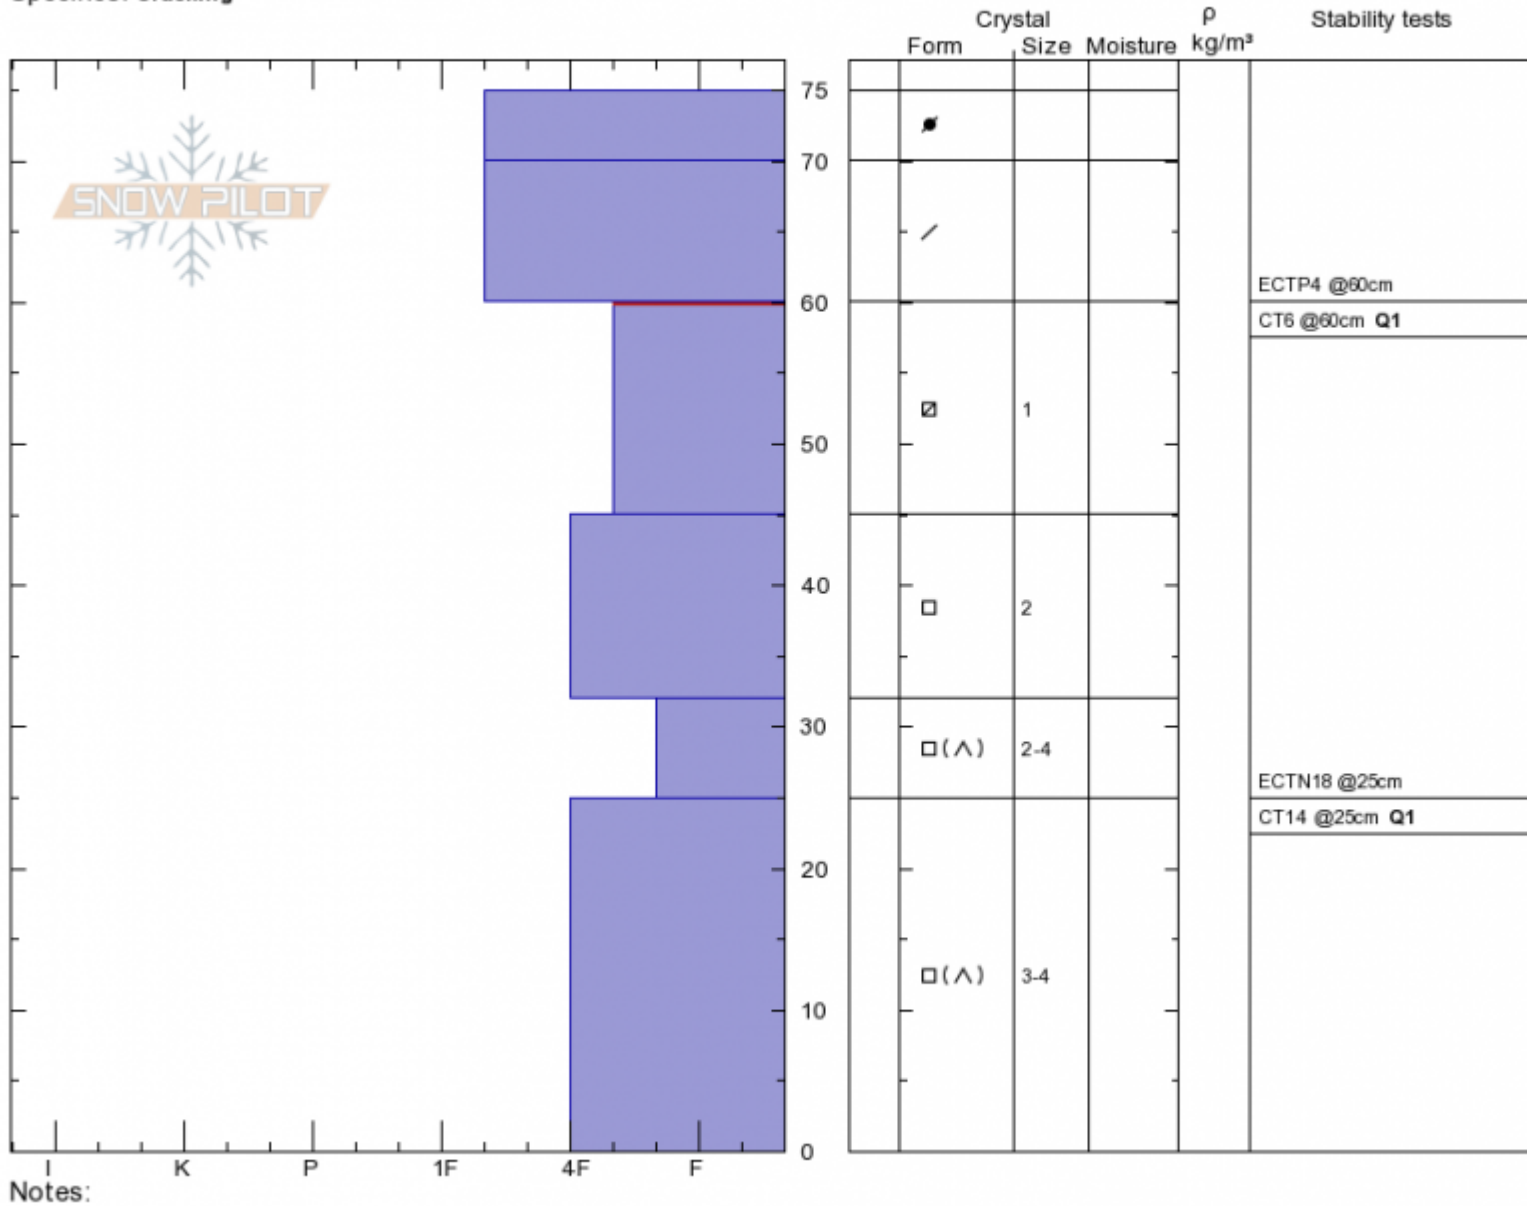

S. end Lionhead Ridge
 Henry Mtns
 MT
 Elevation: 8700 ft
 Aspect: 25°
 Specifics: Cracking

Andrew Schauer
 Tue Dec 18 12:00 2018
 Co-ord: 44.70756N, -111.30556W
 Slope Angle: 27°
 Wind Loading: yes

Stability: Fair
 Air Temperature: -5°C
 Sky Cover: OVC
 Precipitation: NO
 Wind: W Moderate

HS75
 Stability Test Notes
 60: Q1
 25: Q1

Layer No
 45-60: Pr

Advisory Region
 Lionhead Range
 Longitude
 -111.31W
 Latitude
 44.71N
 Lionhead Range, 2018-12-18