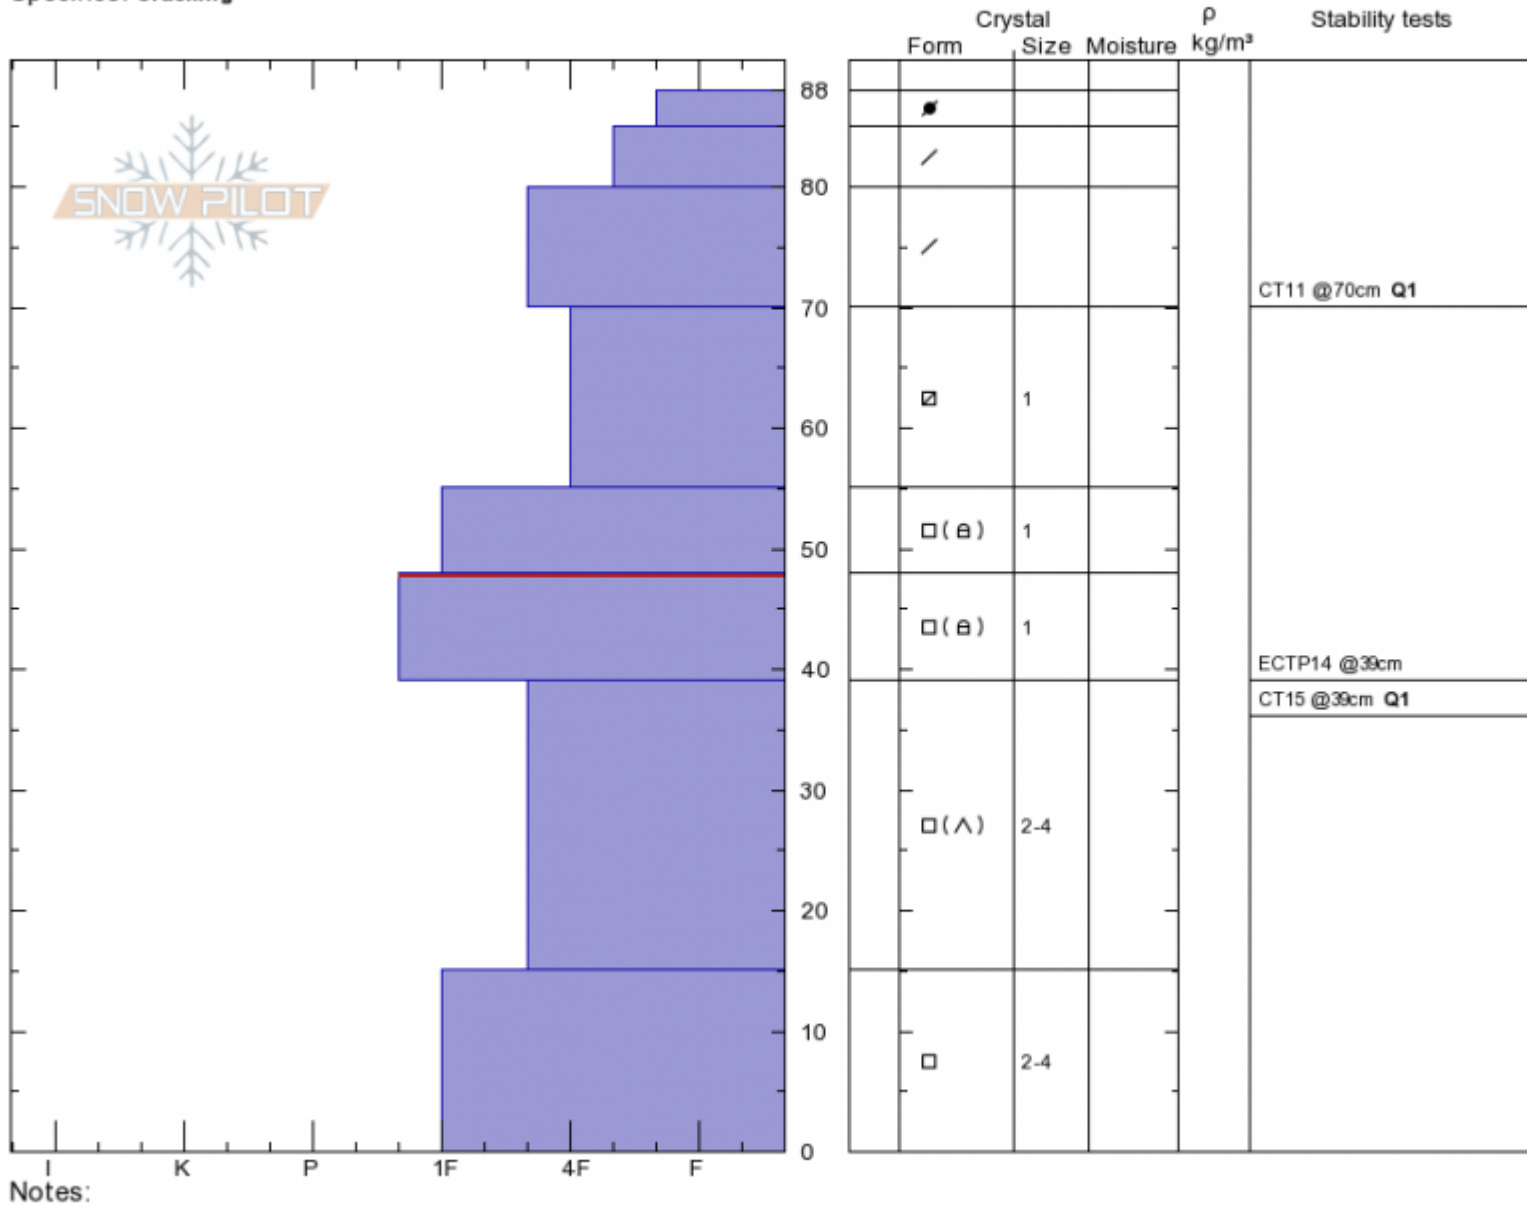

Ski Hill  
Henry Mtns  
MT  
Elevation: 8100 ft  
Aspect: 50°  
Specifics: Cracking

Andrew Schauer  
Tue Dec 18 10:45 2018  
Co-ord: 44.70350N, -111.29728W  
Slope Angle: 30°  
Wind Loading: yes

Stability: Fair  
Air Temperature: -4°C  
Sky Cover: OVC  
Precipitation: NO  
Wind: W Moderate

HS88 PS15  
Stability Test Notes  
70: Q1  
39: Q1

Layer No  
39-48: Pr  
0-15: icy

Advisory Region  
Lionhead Range  
Longitude  
-111.30W  
Latitude  
44.70N  
Lionhead Range, 2018-12-18