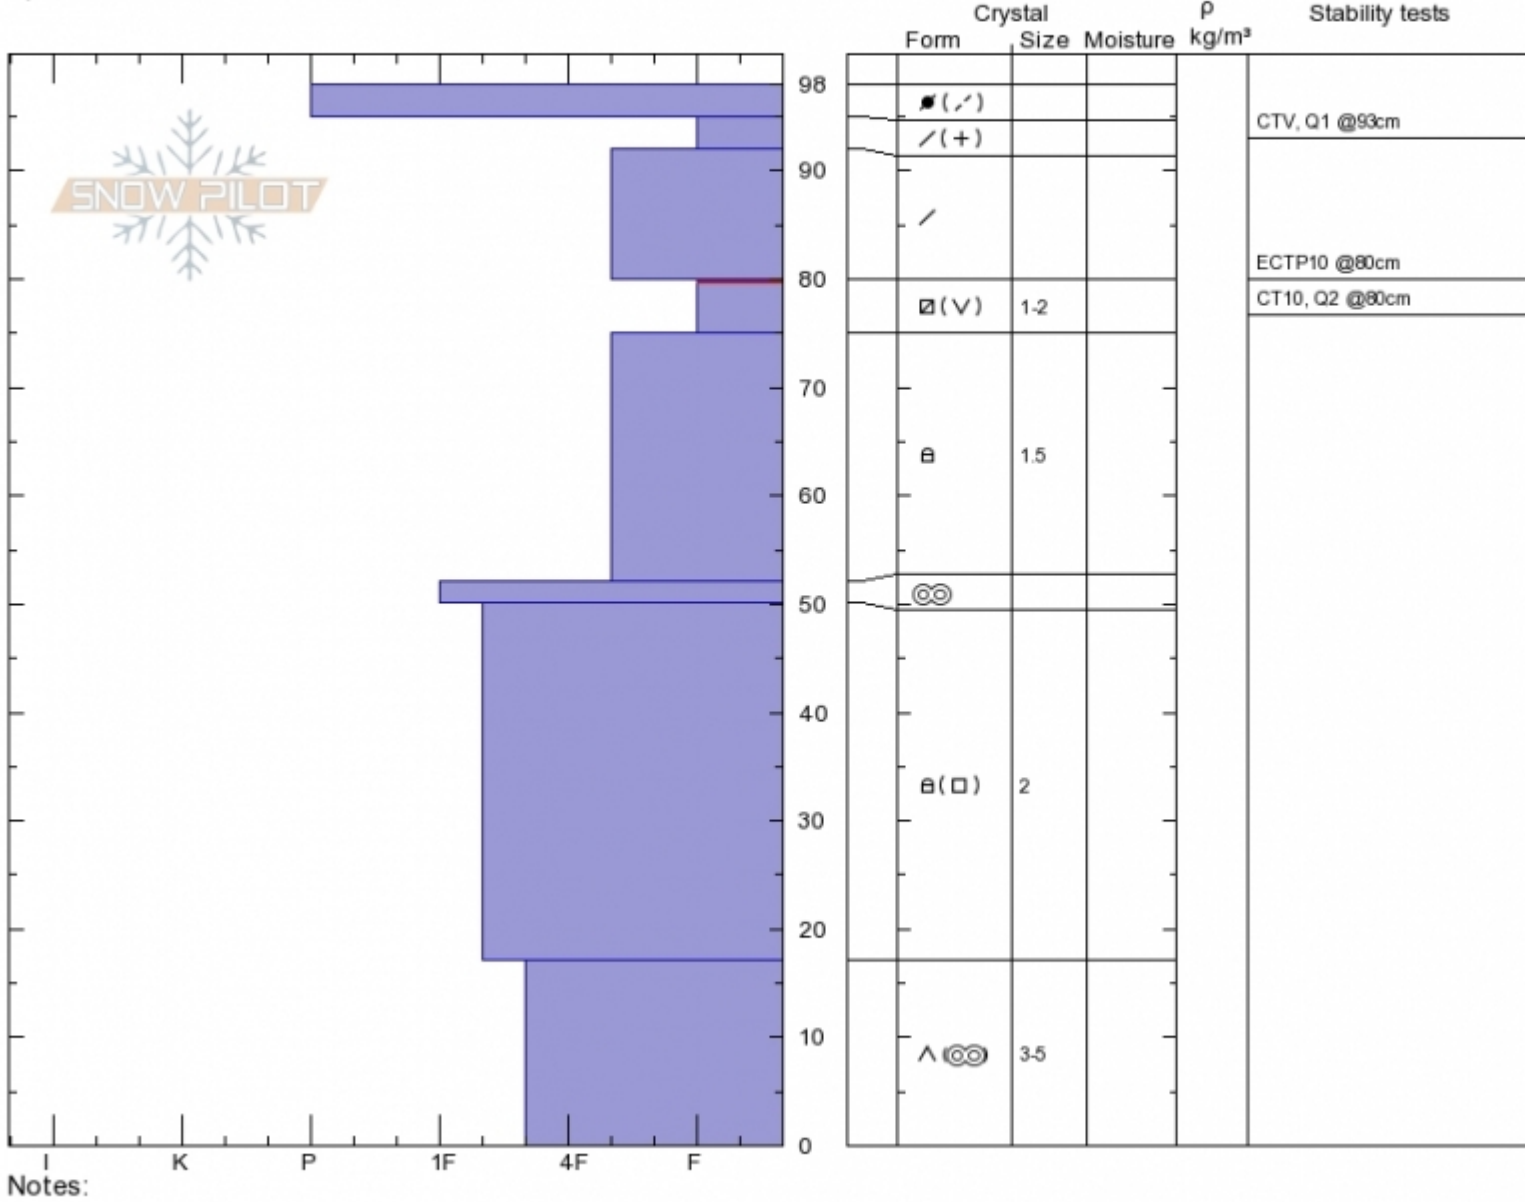

Second Yellow Mule  
Madison Range-N  
MT

Elevation: 9380 ft  
Aspect: 45°

Alex Marienthal  
Sun Dec 16 10:20 2018  
Co-ord: 45.17730N, -111.40087W  
Slope Angle: 30°  
Wind Loading: yes

Stability: **Poor**  
Air Temperature:  
Sky Cover: **SCT**  
Precipitation:  
Wind: **Calm**

HS98  
Stability Test Notes

Layer No  
75-80: Pr  
0-17: Icy r

Specifics: Cracking; Recent activity on similar slopes; Recent activity on different slopes; Snowmobile tracks on slope

Advisory Region  
Northern Madison  
**Avalanche Details:** [Snowmobiler triggered wind slab on Buck Ridge](#)  
Northern Madison, 2018-12-16