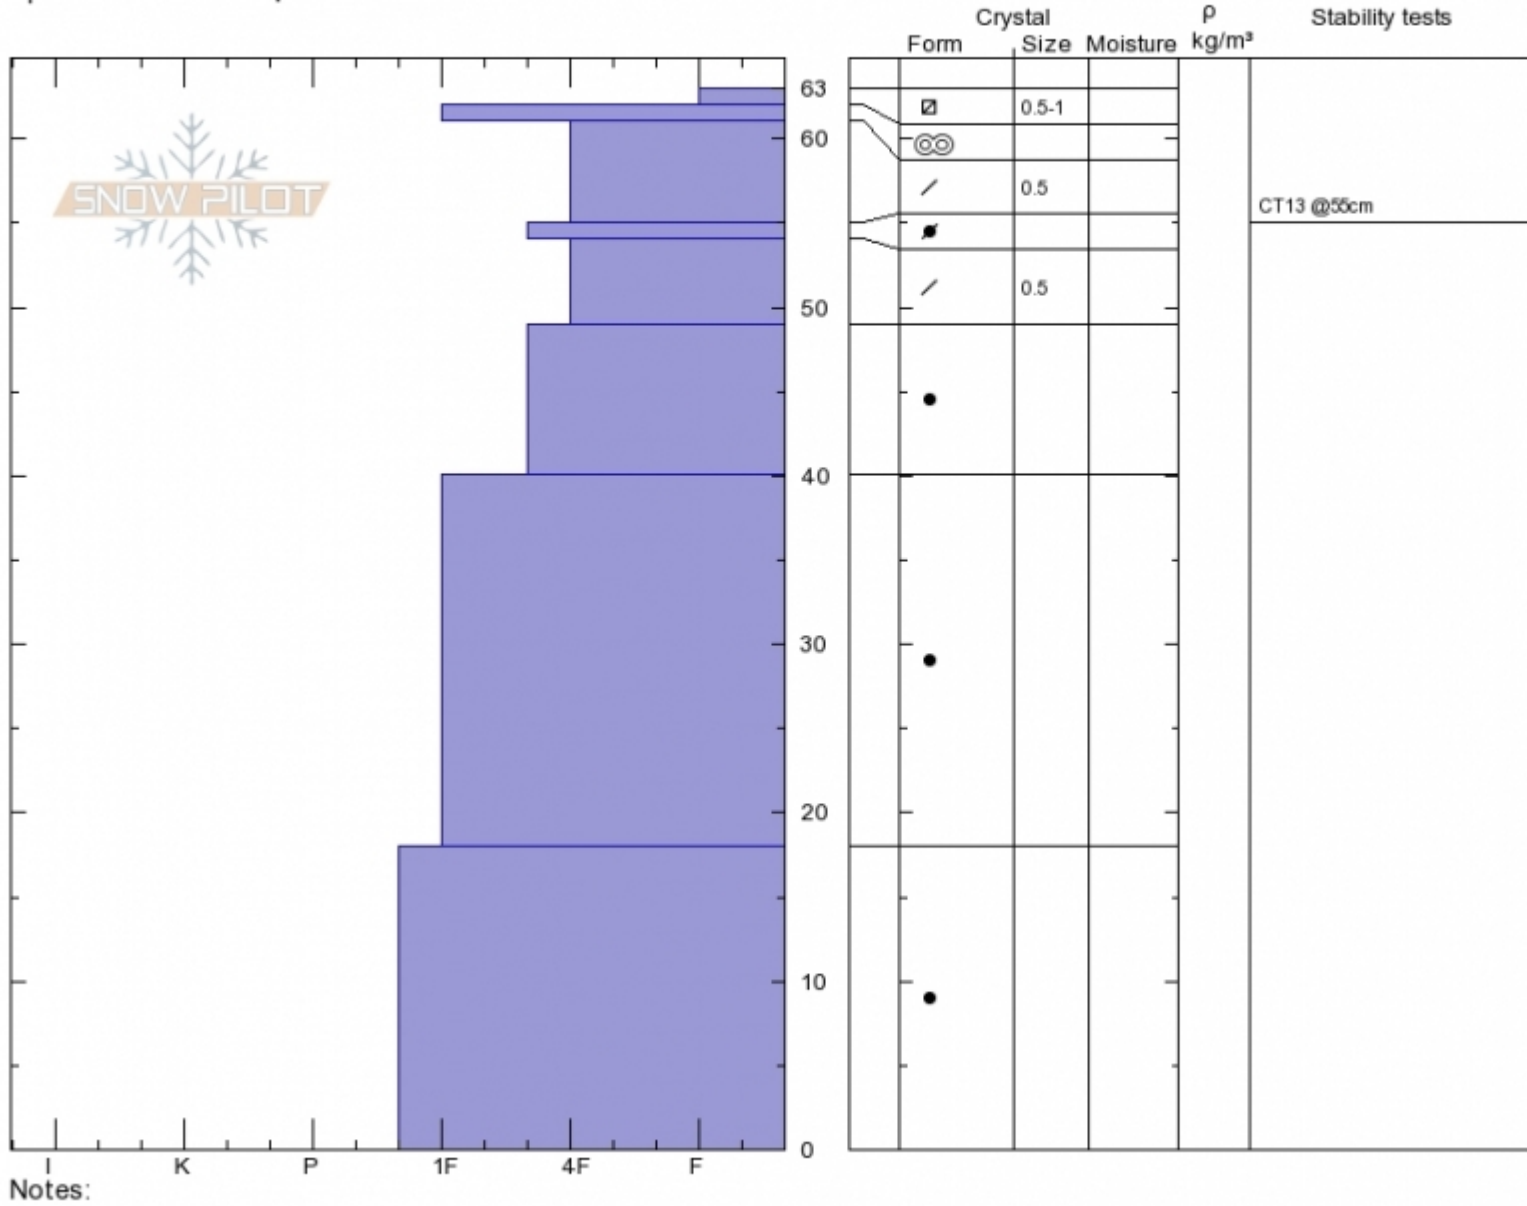

Blackmore
Gallatin Range-N
MT
 Elevation: **9600 ft**
 Aspect: **110°**
 Specifics: **We skied slope**

Andrew Schauer
Wed Nov 21 11:15 2018
 Co-ord: **45.44412N, -111.00303W**
 Slope Angle: **30°**
 Wind Loading:

Stability:
 Air Temperature: **2°C**
 Sky Cover: **CLR**
 Precipitation: **NO**
 Wind: **SW Moderate**

HS63
Stability Test Notes

Layer No
62-63: Pro

Snowpit from SE aspect at 9600ft on Mount Blackmore. 11-21-2018.

Advisory Region
 Northern Gallatin
 Longitude
 -111.00W
 Latitude
 45.44N

Northern Gallatin, 2018-11-21