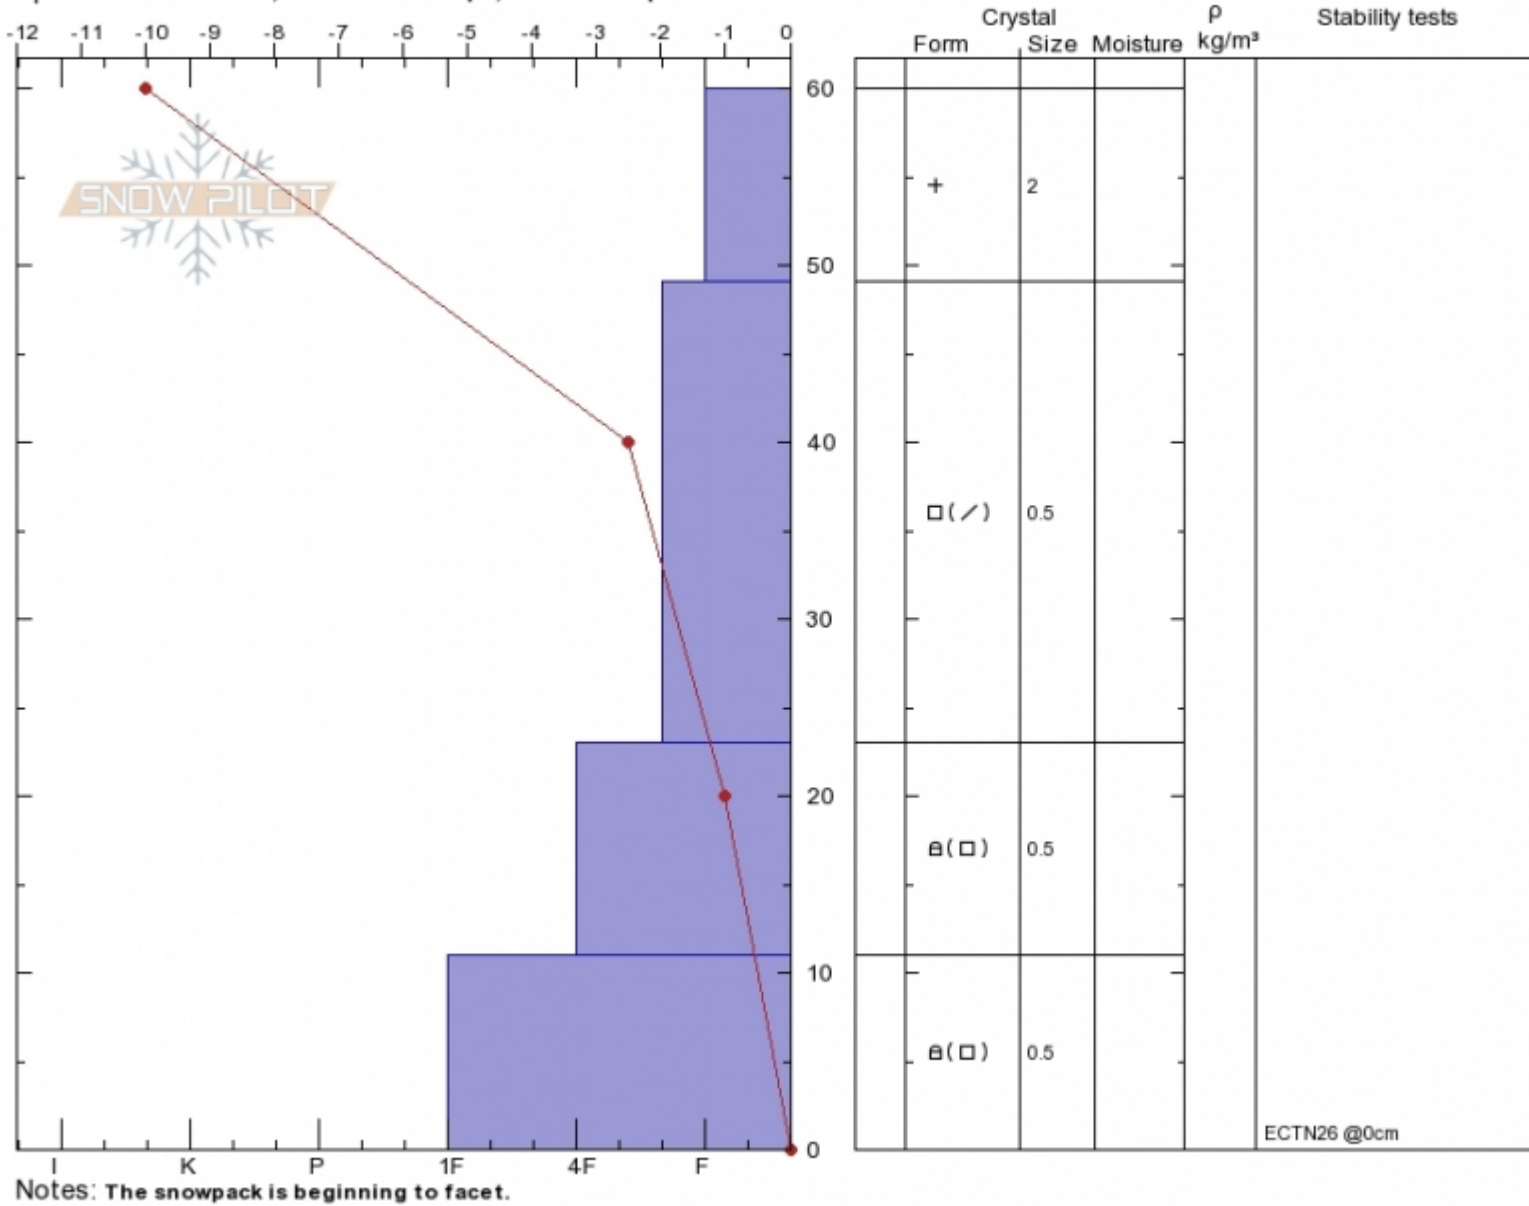

Tyler's Slope
Madison Range-N
MT
 Elevation: **9000 ft**
 Aspect: **240°**
 Specifics: **Practice Pit; Ski tracks on slope; We skied slope**

Doug Chabot-Admin
Mon Nov 12 11:30 2018
 Co-ord: **45.32017N, -111.38308W**
 Slope Angle: **35°**
 Wind Loading: **no**

Stability: **HS60**
 Air Temperature: **-10°C**
 Sky Cover: **CLR**
 Precipitation: **NO**
 Wind: **SW Light Breeze**

Stability Test Notes

Layer No

Advisory Region
 Northern Madison
 Northern Madison, 2018-11-14