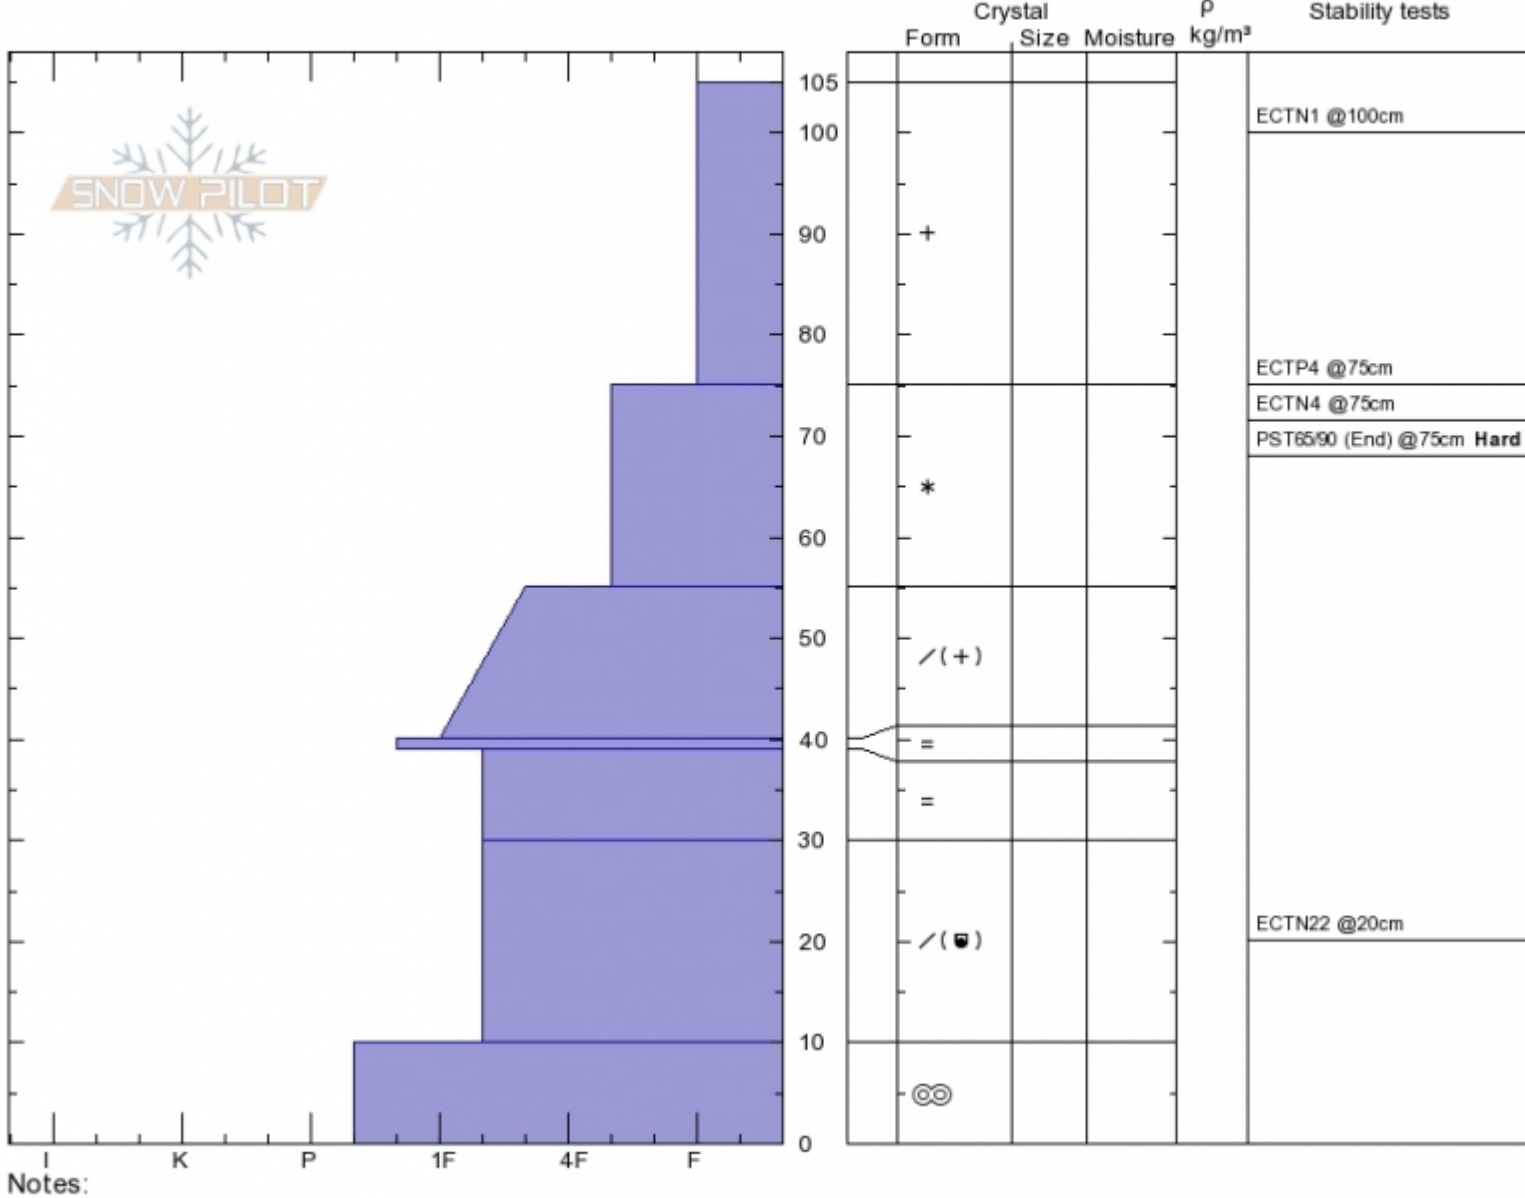

Top of Sometimes
 Bridger Range
 MT

Elevation: 8481 ft
 Aspect: 30°

Alex Marienthal
 Tue Nov 6 16:00 2018
 Co-ord: 45.81745N, -110.92885W
 Slope Angle: 33°
 Wind Loading: no

Stability: Fair
 Air Temperature:
 Sky Cover: OVC
 Precipitation: S1
 Wind: Calm

HS105
 Stability Test Notes
 75: Hard to follow layer

Layer No

Specifics: Pit dug in a Ski Area; Cracking; Recent activity on similar slopes; Recent activity on different slopes

Advisory Region
 Bridger Range
 Bridger Range, 2018-11-07