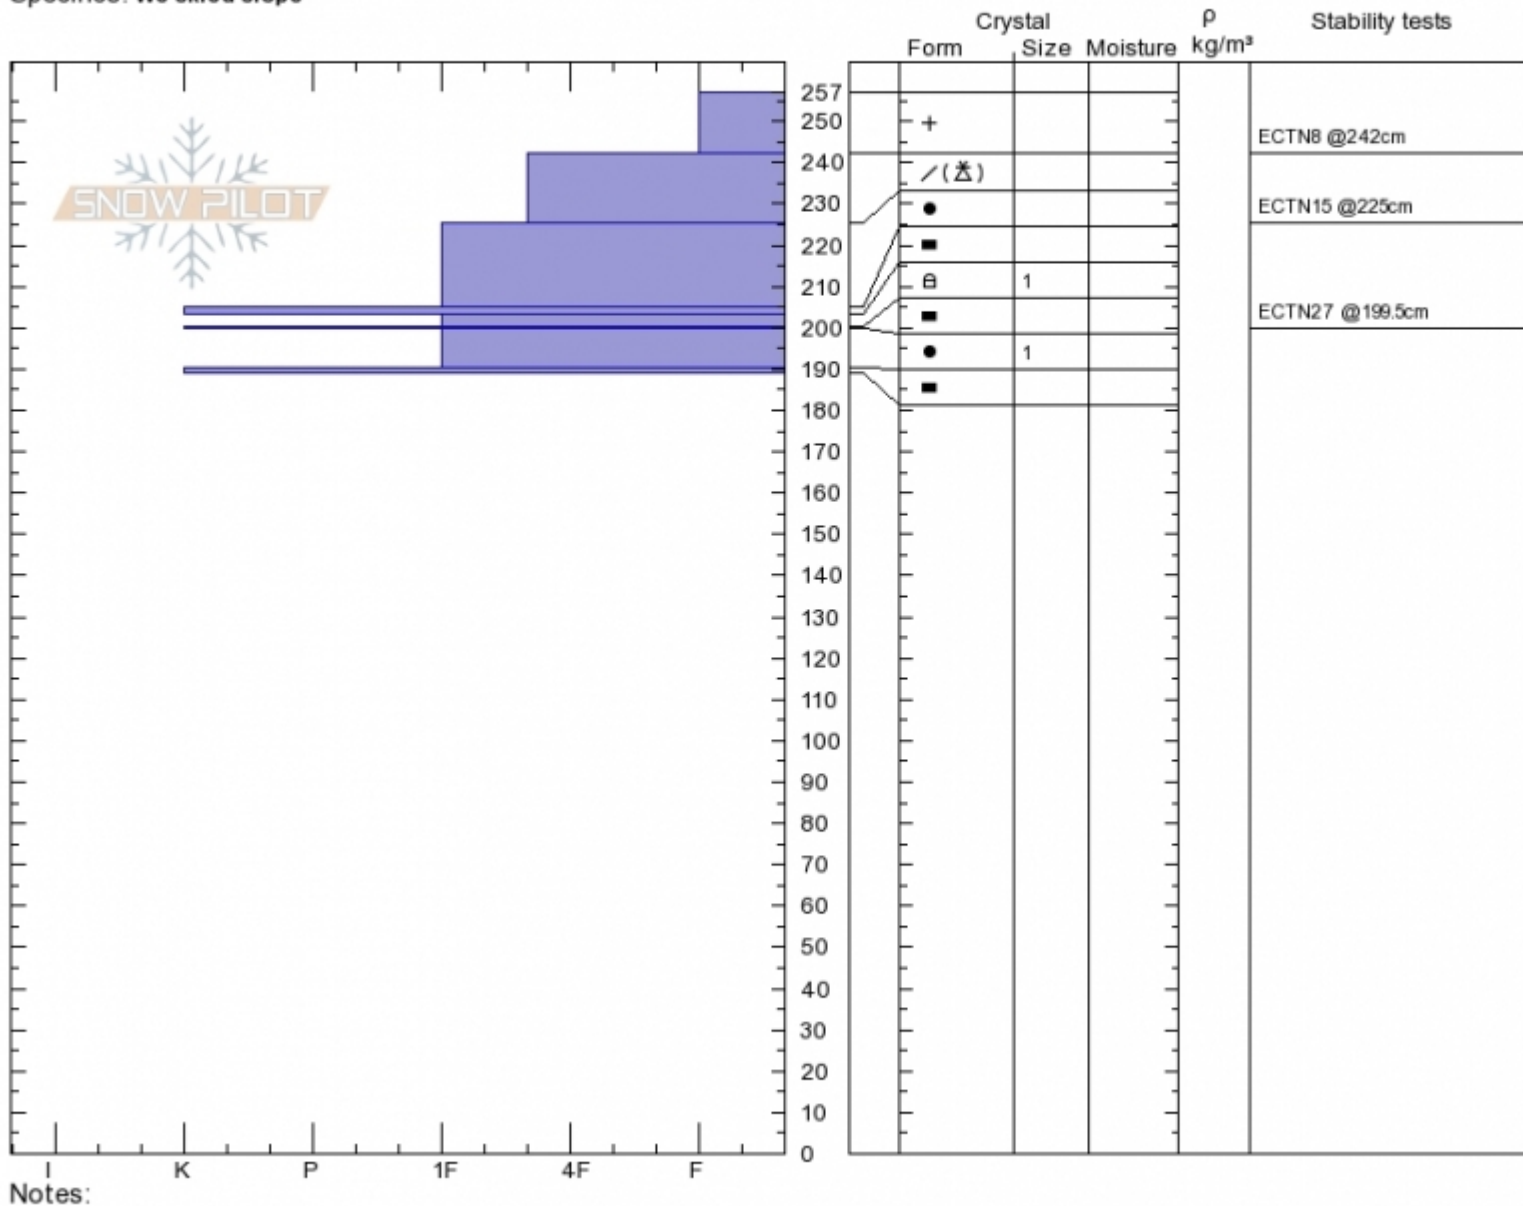

Palisades Butte  
 Gallatin Range-N  
 MT  
 Elevation: 9650 ft  
 Aspect: 160°  
 Specifics: We skied slope

Doug Chabot-Admin  
 Thu Mar 29 11:45 2018  
 Co-ord: 45.41848N, -110.97893W  
 Slope Angle: 32°  
 Wind Loading: yes

Stability: **Very Good**  
 Air Temperature: -7°C  
 Sky Cover: **CLR**  
 Precipitation: **NO**  
 Wind: **W Moderate**

HS257  
 Stability Test Notes

Layer No

Advisory Region  
 Northern Gallatin  
 Northern Gallatin, 2018-04-01