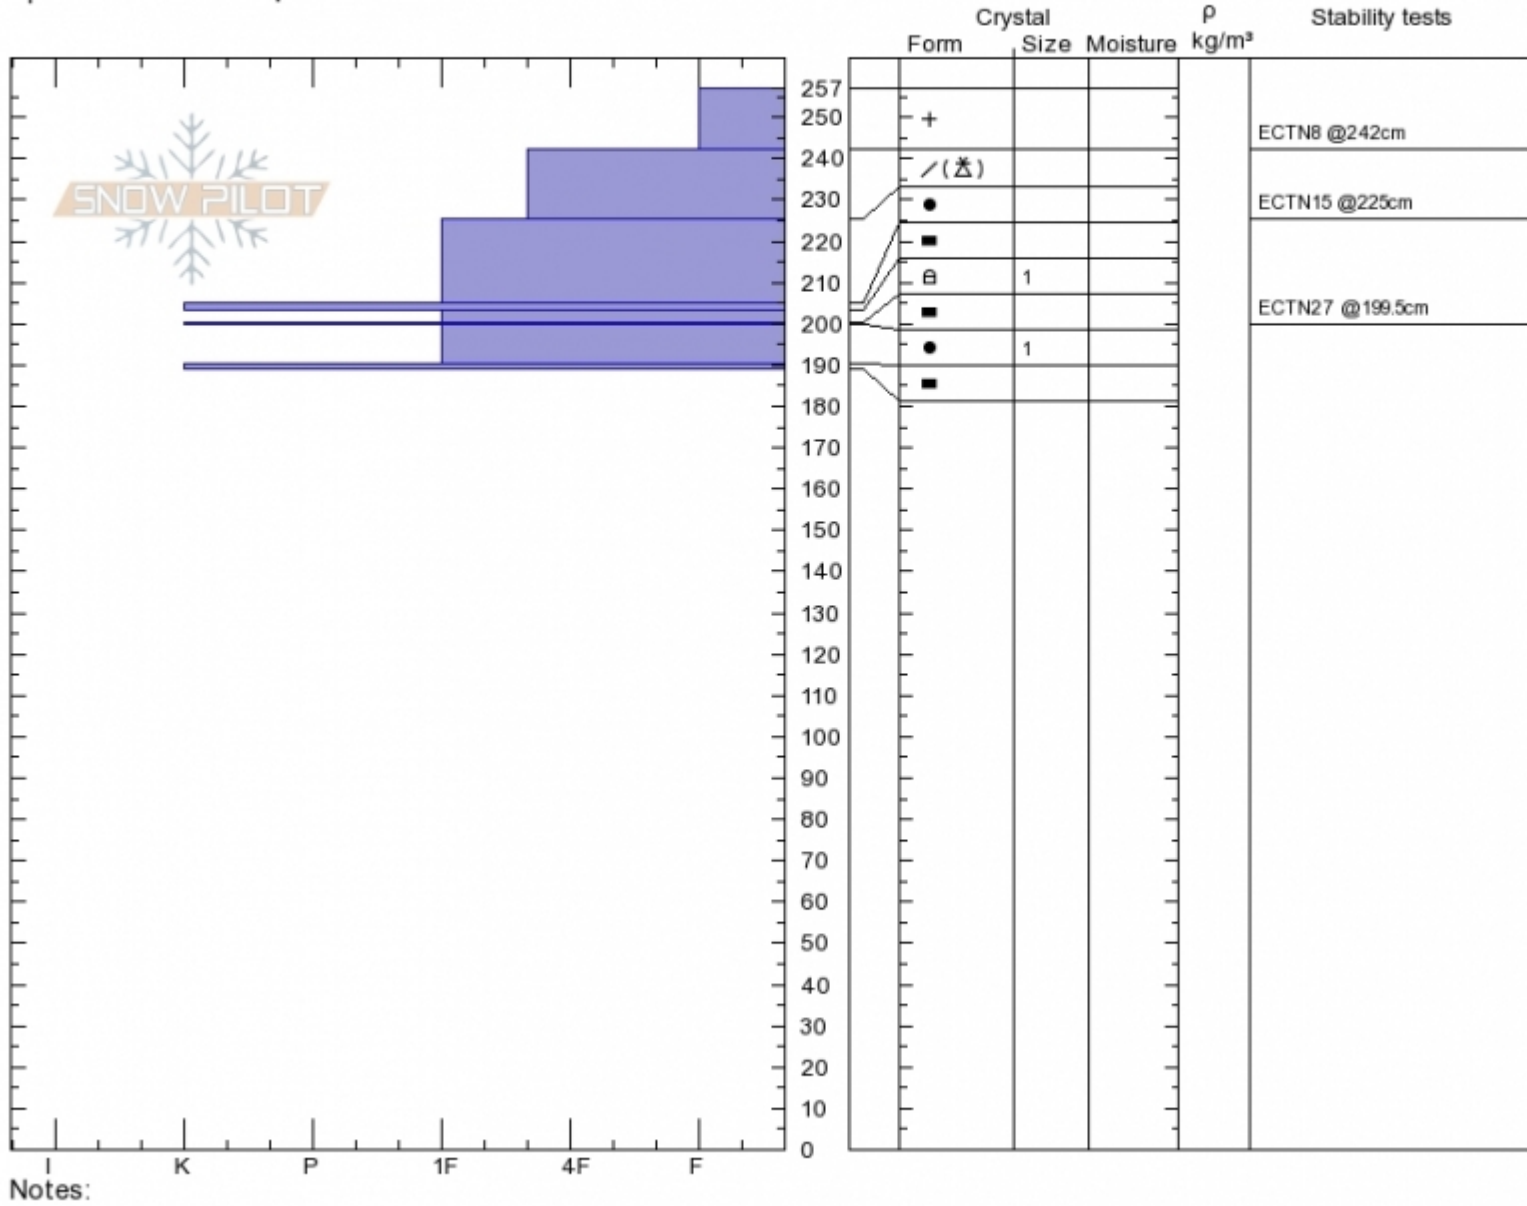

Palisades Butte
Gallatin Range-N
MT
 Elevation: **9650 ft**
 Aspect: **160°**
 Specifics: **We skied slope**

Doug Chabot-Admin
Thu Mar 29 11:45 2018
 Co-ord: **45.41848N, -110.97893W**
 Slope Angle: **32°**
 Wind Loading: **yes**

Stability: **Very Good**
 Air Temperature: **-7°C**
 Sky Cover: **CLR**
 Precipitation: **NO**
 Wind: **W Moderate**

HS257
 Stability Test Notes

Layer No

Advisory Region
 Northern Gallatin
 Northern Gallatin, 2018-04-01