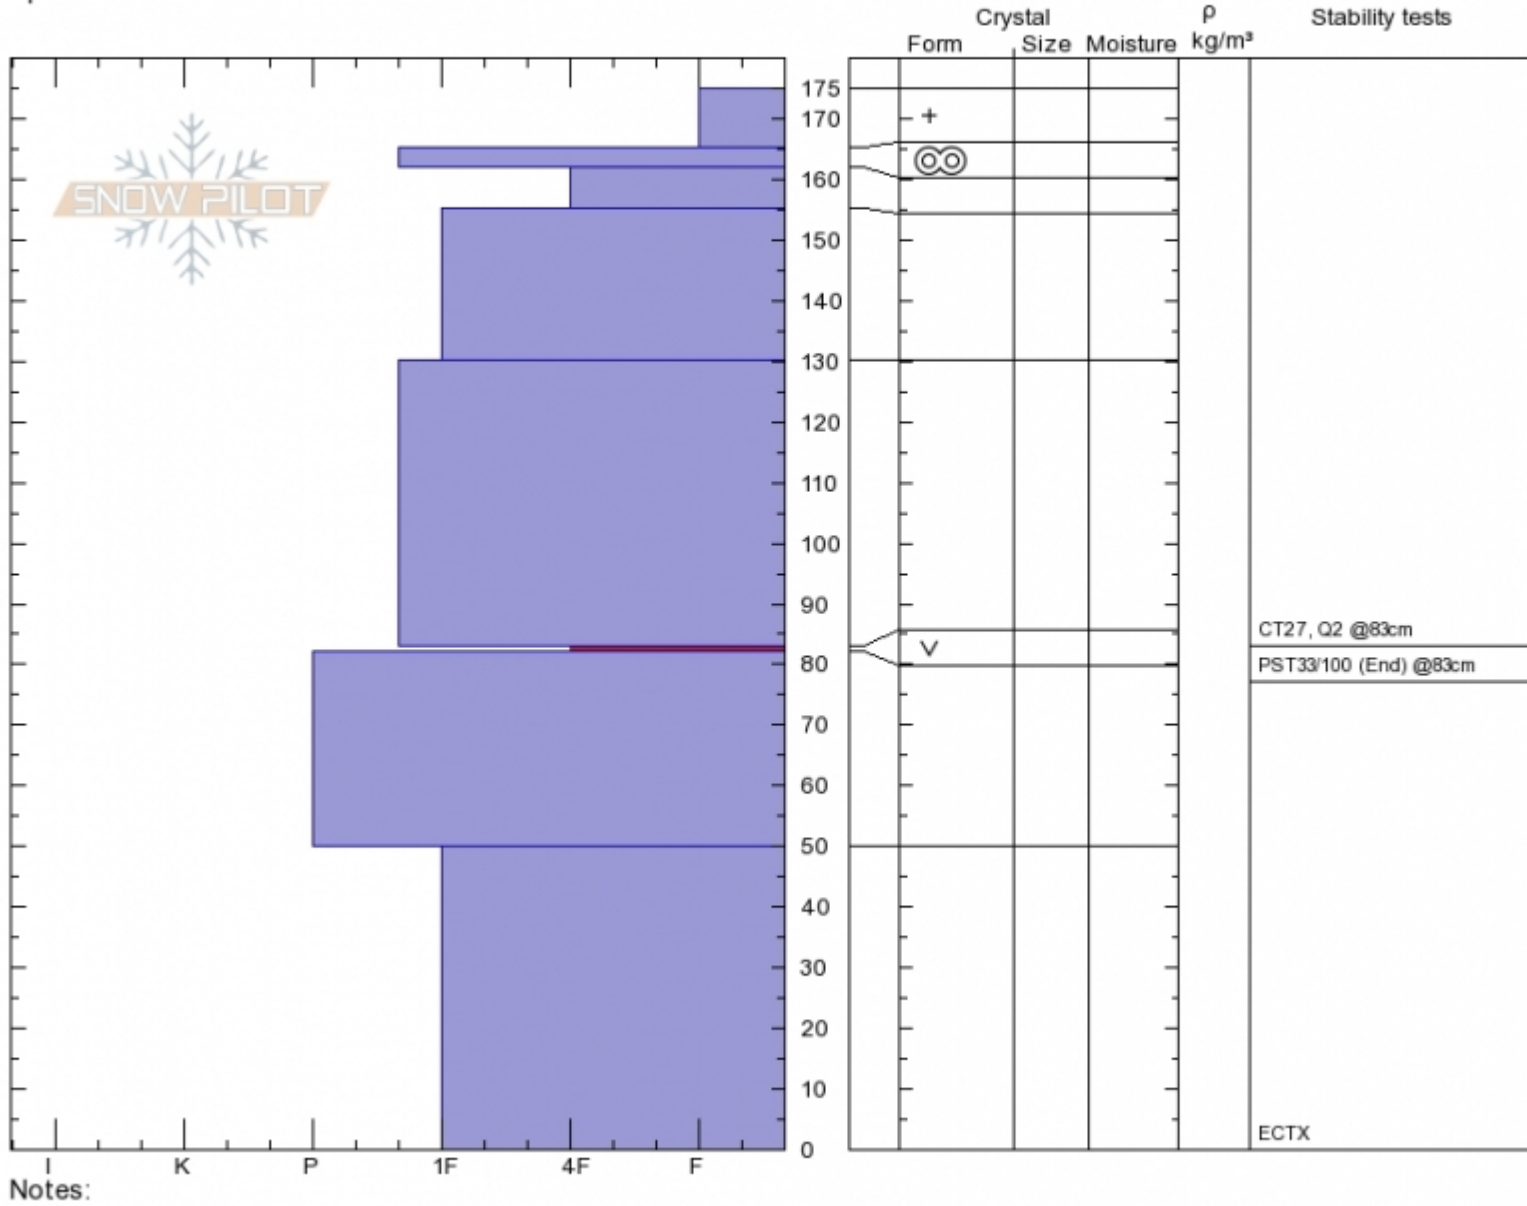

Lionhead Ridge
Lionhead Range
MT
 Elevation: **8000 ft**
 Aspect: **50°**
 Specifics:

Alex Marienthal
Thu Mar 15 10:45 2018
 Co-ord: **44.70203N, -111.29529W**
 Slope Angle: **20°**
 Wind Loading: **no**

Stability: **Good**
 Air Temperature:
 Sky Cover: **OVC**
 Precipitation:
 Wind: **W Light Breeze**

HS175
Stability Test Notes

Layer No
82-83: Pro

Advisory Region
 Lionhead Range
 Lionhead Range, 2018-03-15