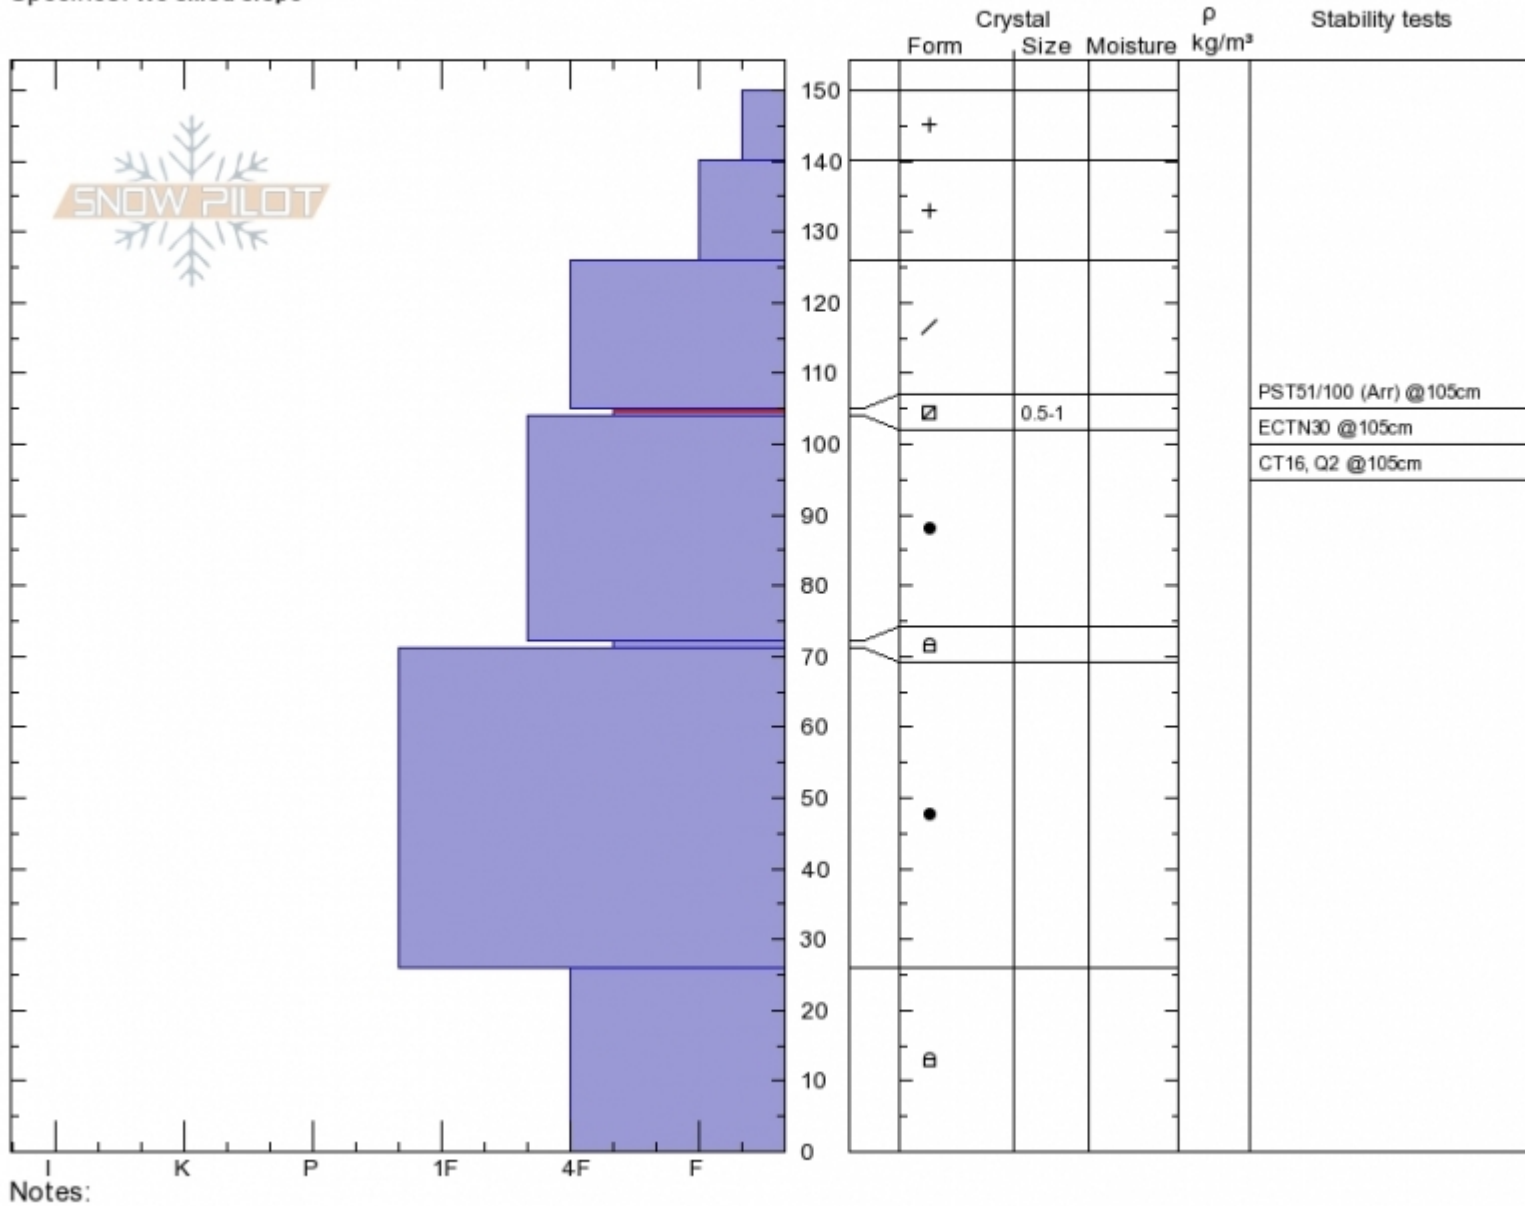

Trapper NE
Lionhead Range
MT
 Elevation: **9000 ft**
 Aspect: **70°**
 Specifics: **We skied slope**

Eric Knoff
Fri Feb 23 13:00 2018
 Co-ord: **44.83589N, -111.34523W**
 Slope Angle: **30°**
 Wind Loading: **no**

Stability: **Good**
 Air Temperature: **-20°C**
 Sky Cover: **CLR**
 Precipitation: **NO**
 Wind: **Calm**

HS150
Stability Test Notes

Layer No
104-105:

Advisory Region
 Lionhead Range
 Lionhead Range, 2018-02-24