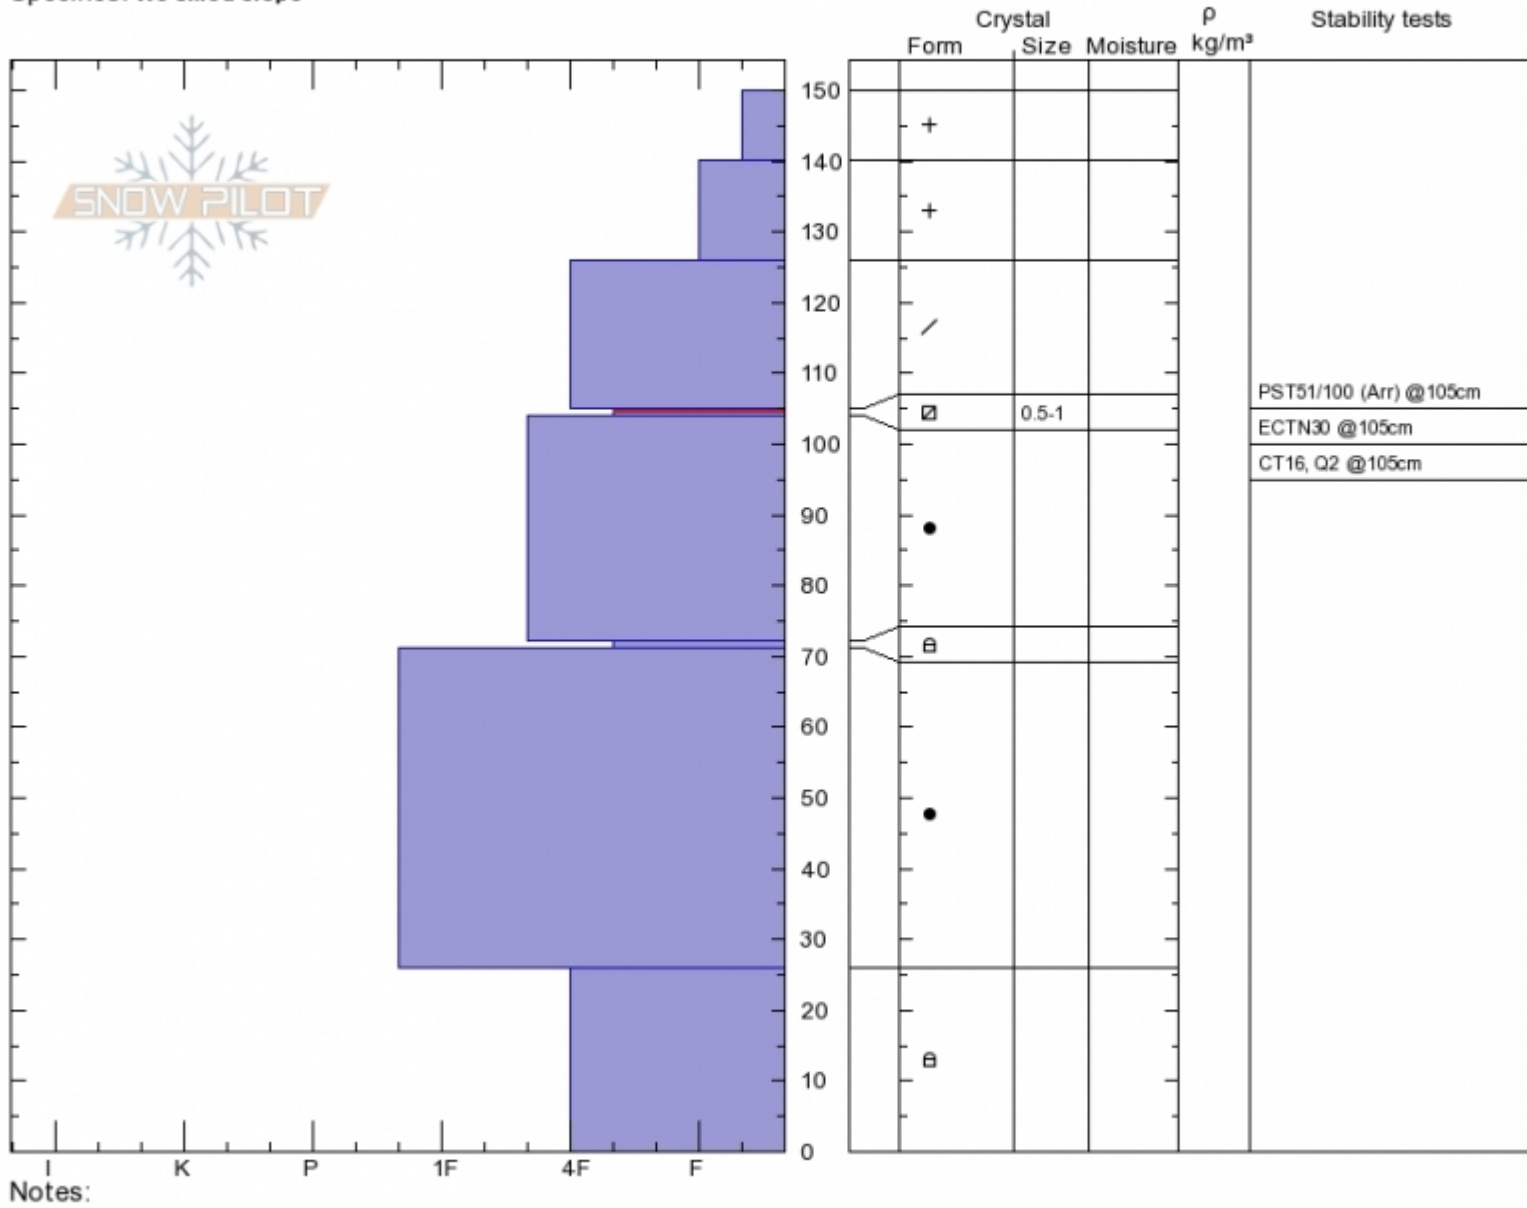

**Trapper NE**  
**Lionhead Range**  
**MT**  
 Elevation: **9000 ft**  
 Aspect: **70°**  
 Specifics: **We skied slope**

**Eric Knoff**  
**Fri Feb 23 13:00 2018**  
 Co-ord: **44.83589N, -111.34523W**  
 Slope Angle: **30°**  
 Wind Loading: **no**

Stability: **Good**  
 Air Temperature: **-20°C**  
 Sky Cover: **CLR**  
 Precipitation: **NO**  
 Wind: **Calm**

**HS150**  
**Stability Test Notes**

Layer No  
**104-105:**

Advisory Region  
 Lionhead Range  
 Lionhead Range, 2018-02-24