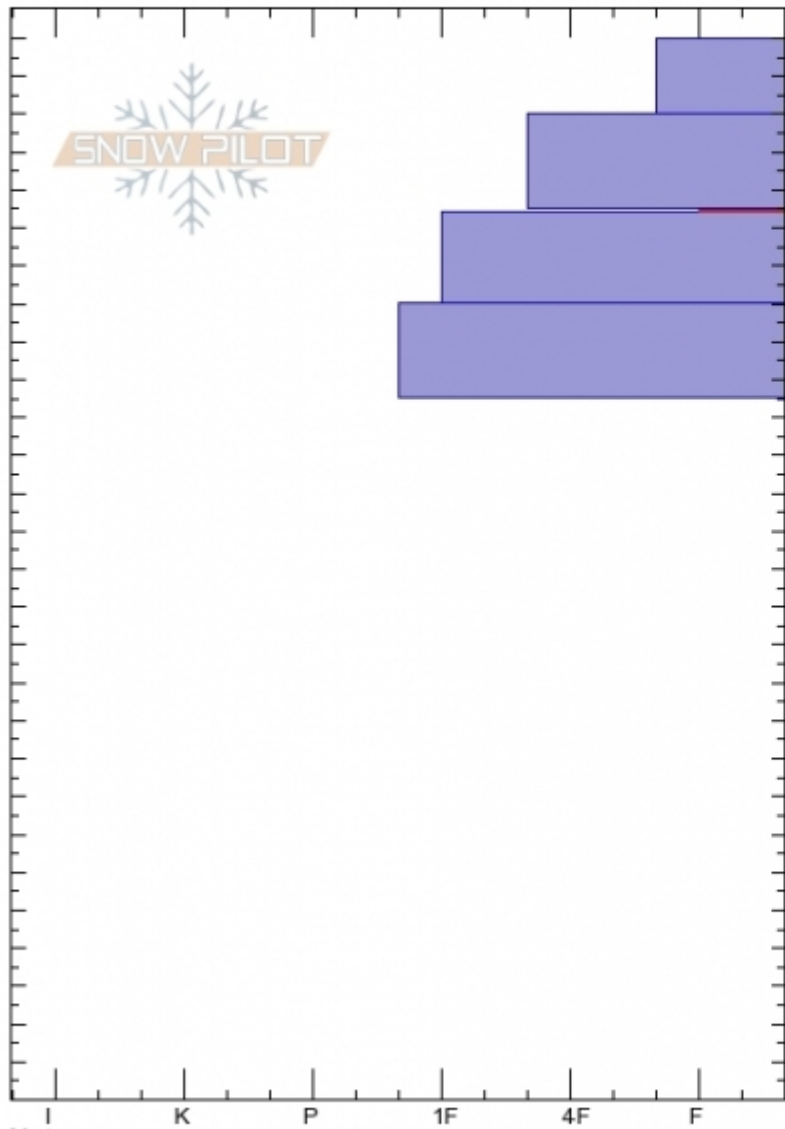

Mt Abundance SE  
Cooke City  
MT  
Elevation: 10500 ft  
Aspect: 170°  
Specifics:

Eric Knoff  
Tue Feb 20 13:00 2018  
Co-ord: 45.06768N, -110.01230W  
Slope Angle: 25°  
Wind Loading: no

Stability: Fair  
Air Temperature: -20°C  
Sky Cover: OVC  
Precipitation: S-1  
Wind: SW Moderate

HS280  
Stability Test Notes

Layer No  
234-235: F

Notes:

Crystal Form	Crystal Size	Moisture	$\rho$ kg/m <sup>3</sup>	Stability tests
/				
☐	0.5-1			ECTP15 @235cm
●				CT11, Q1 @235cm
●				

Advisory Region  
Cooke City  
Cooke City, 2018-02-22