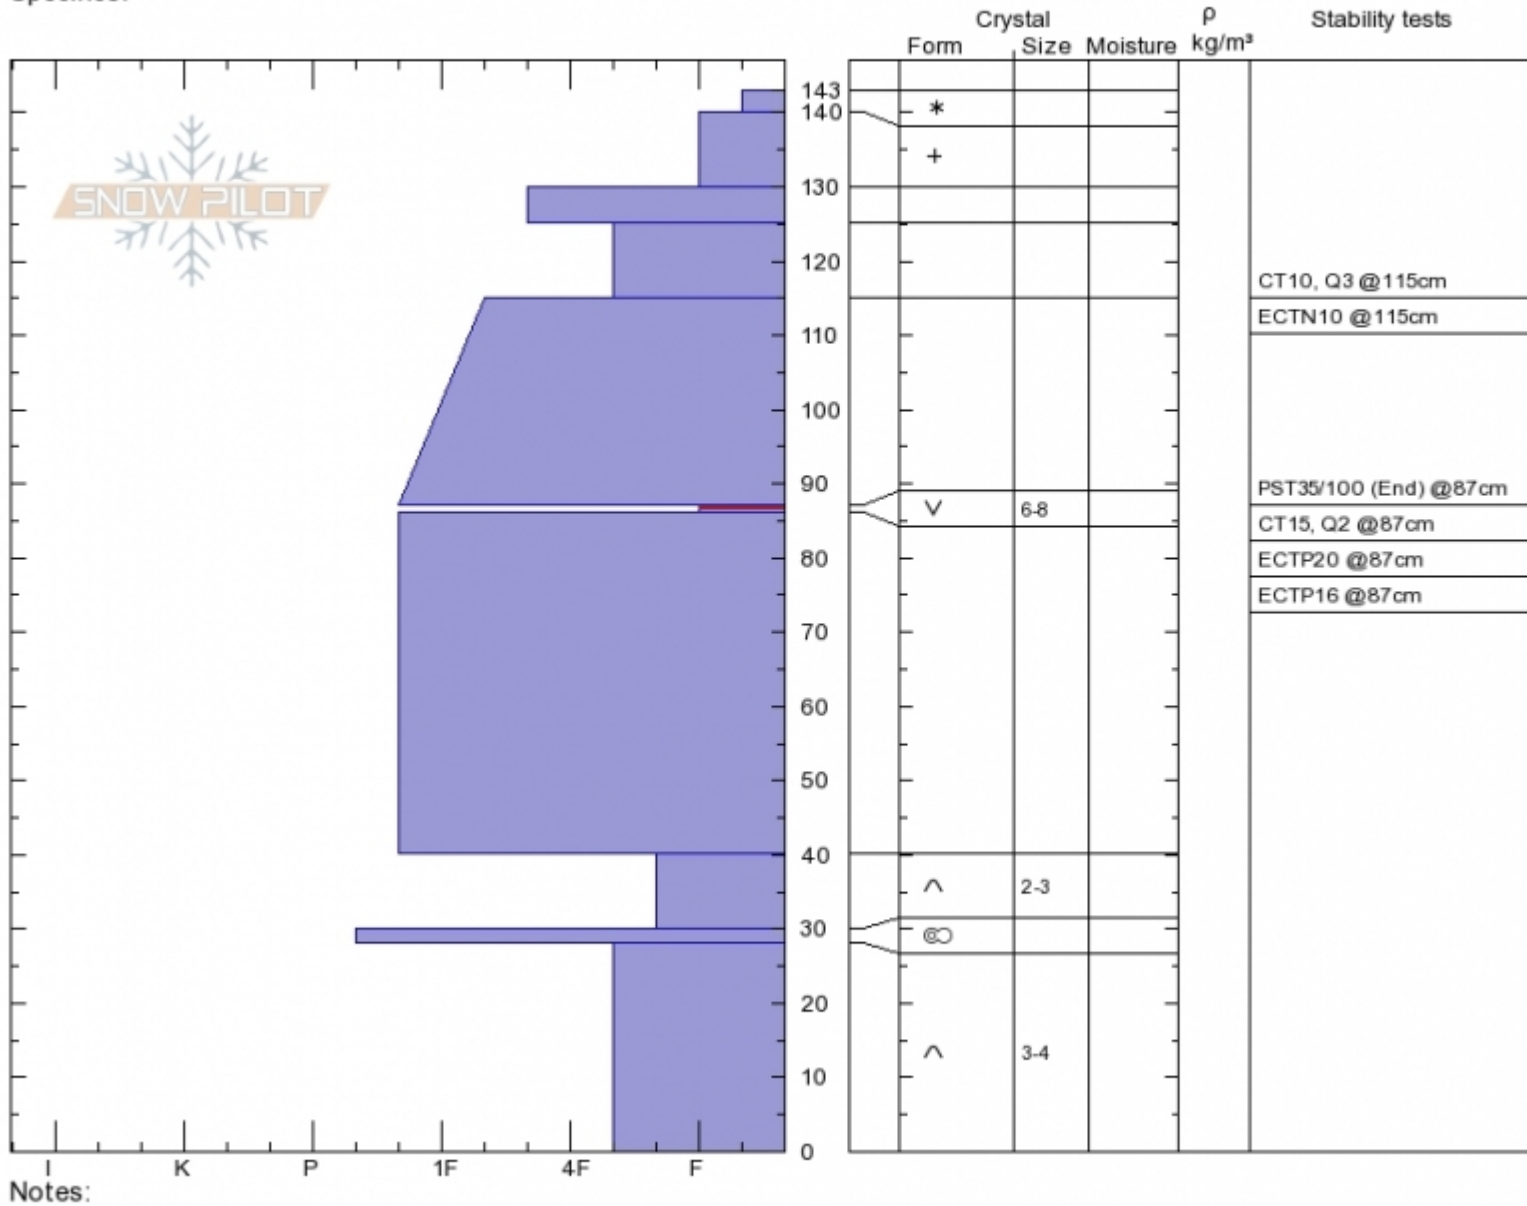

Ski Hill
Lionhead Range
MT
 Elevation: **8000 ft**
 Aspect: **50°**
 Specifics:

Alex Marienthal
Mon Feb 12 12:08 2018
 Co-ord: **44.70216N, -111.29522W**
 Slope Angle: **27°**
 Wind Loading:

Stability: **Fair**
 Air Temperature:
 Sky Cover: **FEW**
 Precipitation: **NO**
 Wind: **NE Calm**

HS143
 Stability Test Notes

Layer No
86-87: Pr

Advisory Region
 Lionhead Range
 Lionhead Range, 2018-02-13