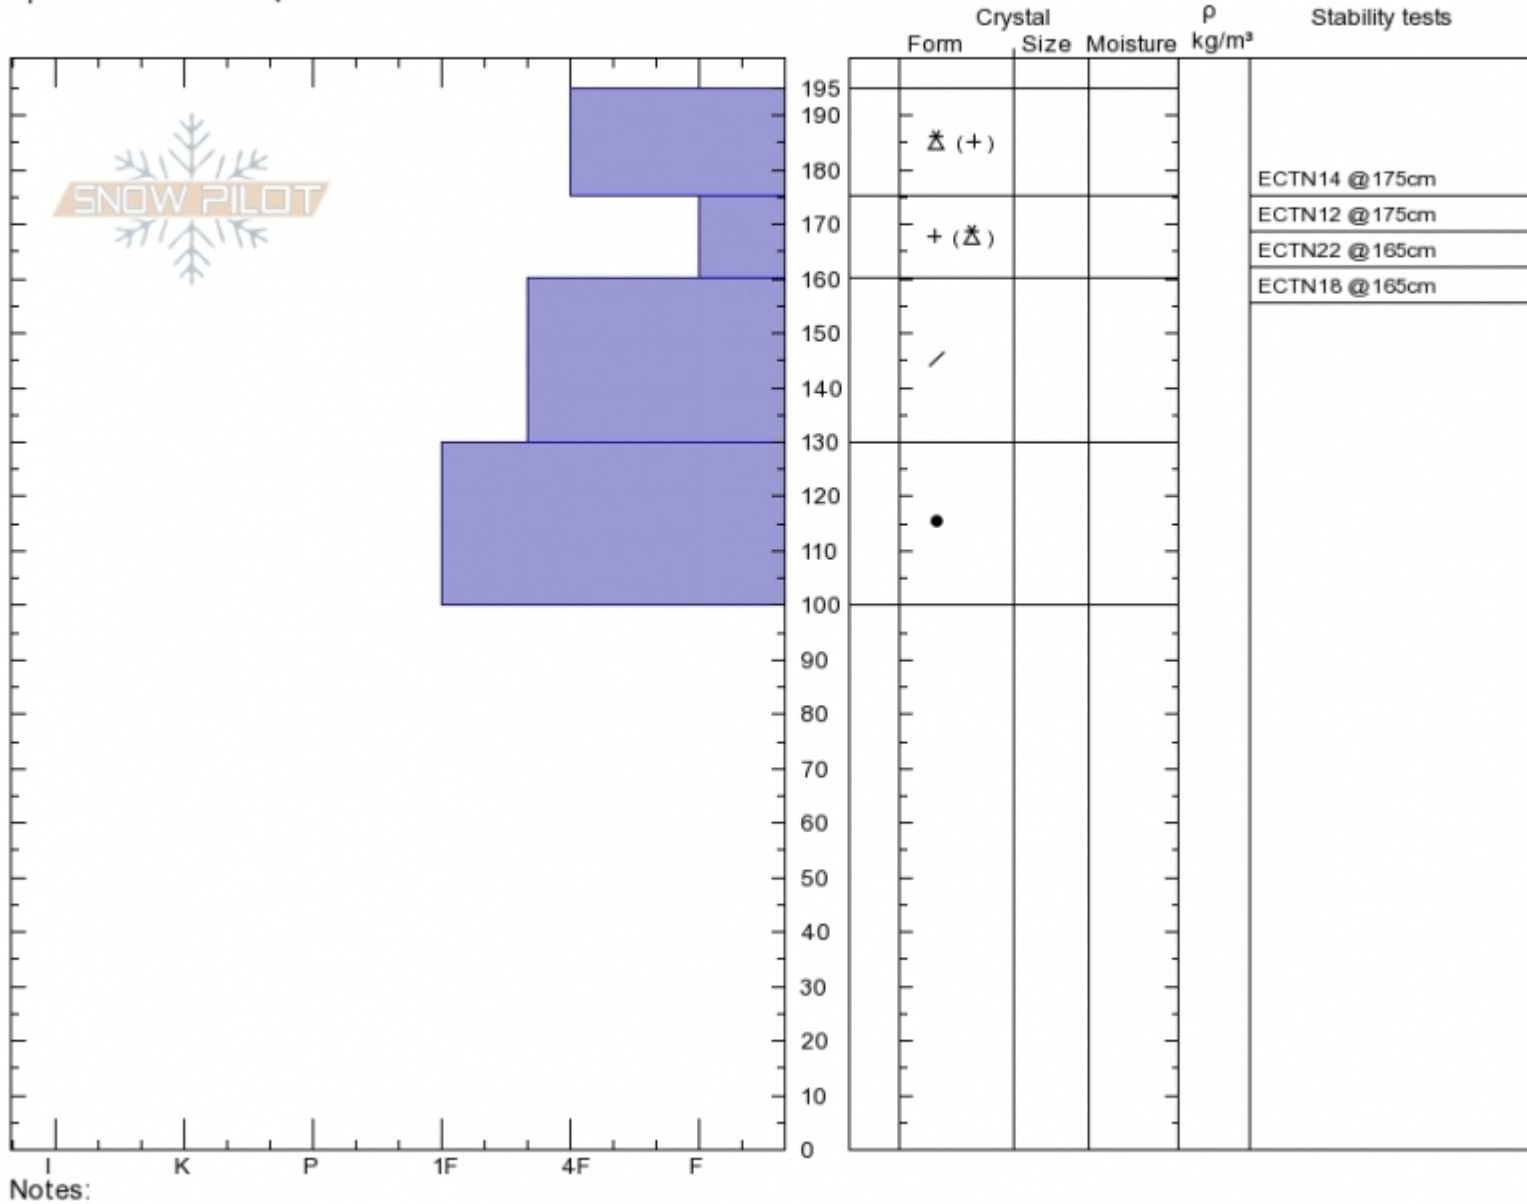

**N. Bridgers**  
**Bridger Range**  
**MT**  
 Elevation: **8130 ft**  
 Aspect: **160°**  
 Specifics: **We skied slope**

**Gabrielle Antonioli**  
**Wed Feb 7 13:00 2018**  
 Co-ord: **45.93249N, -110.97307W**  
 Slope Angle: **27°**  
 Wind Loading: **previous**

Stability: **Fair**  
 Air Temperature: **0°C**  
 Sky Cover: **BKN**  
 Precipitation: **GR**  
 Wind: **W Moderate**

**HS195**  
**Stability Test Notes**

Layer No

Advisory Region  
 Bridger Range  
 Longitude  
 -110.97W  
 Latitude  
 45.93N  
 Bridger Range, 2018-02-07