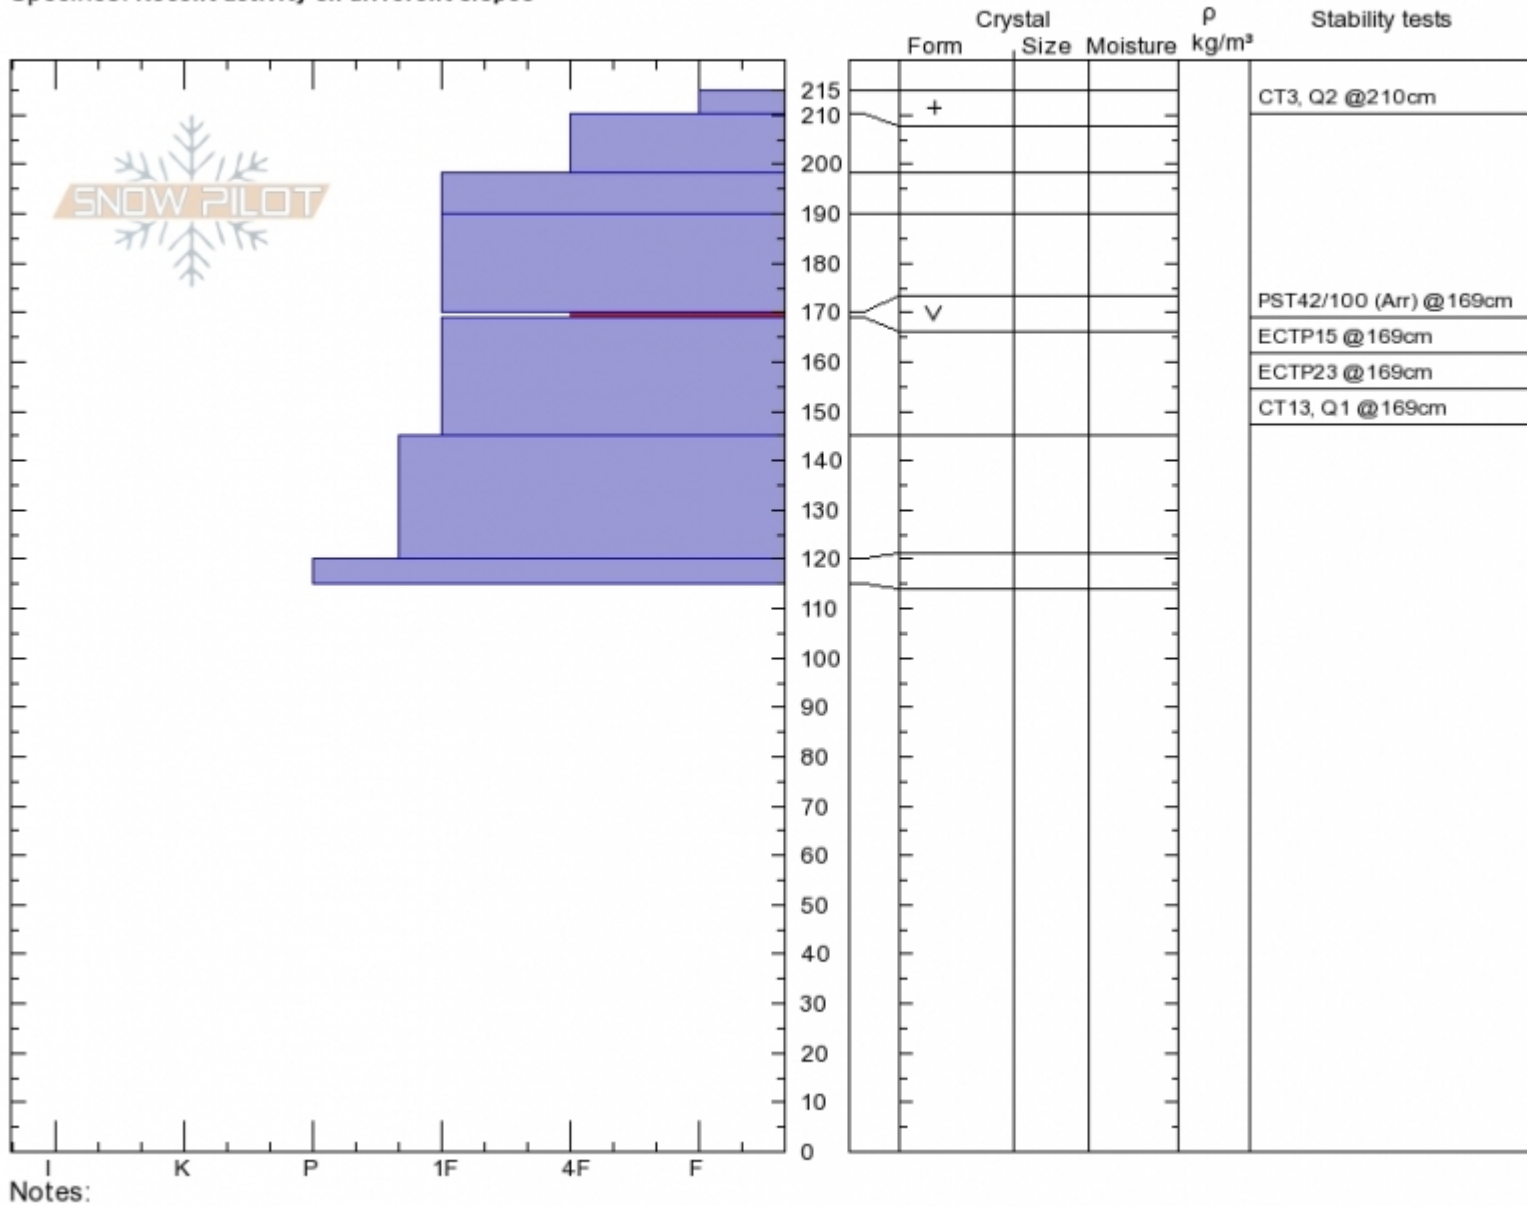

Mt. Abundance
Cooke City
MT
 Elevation: **9000 ft**
 Aspect: **123°**
 Specifics: **Recent activity on different slopes**

Alex Marienthal
Thu Feb 1 12:32 2018
 Co-ord: **45.06263N, -110.01007W**
 Slope Angle: **24°**
 Wind Loading:

Stability:
 Air Temperature:
 Sky Cover: **SCT**
 Precipitation: **NO**
 Wind: **SW Calm**

HS215 SP20
 Stability Test Notes

Layer No
169-170:

Advisory Region
 Cooke City
 Cooke City, 2018-02-03