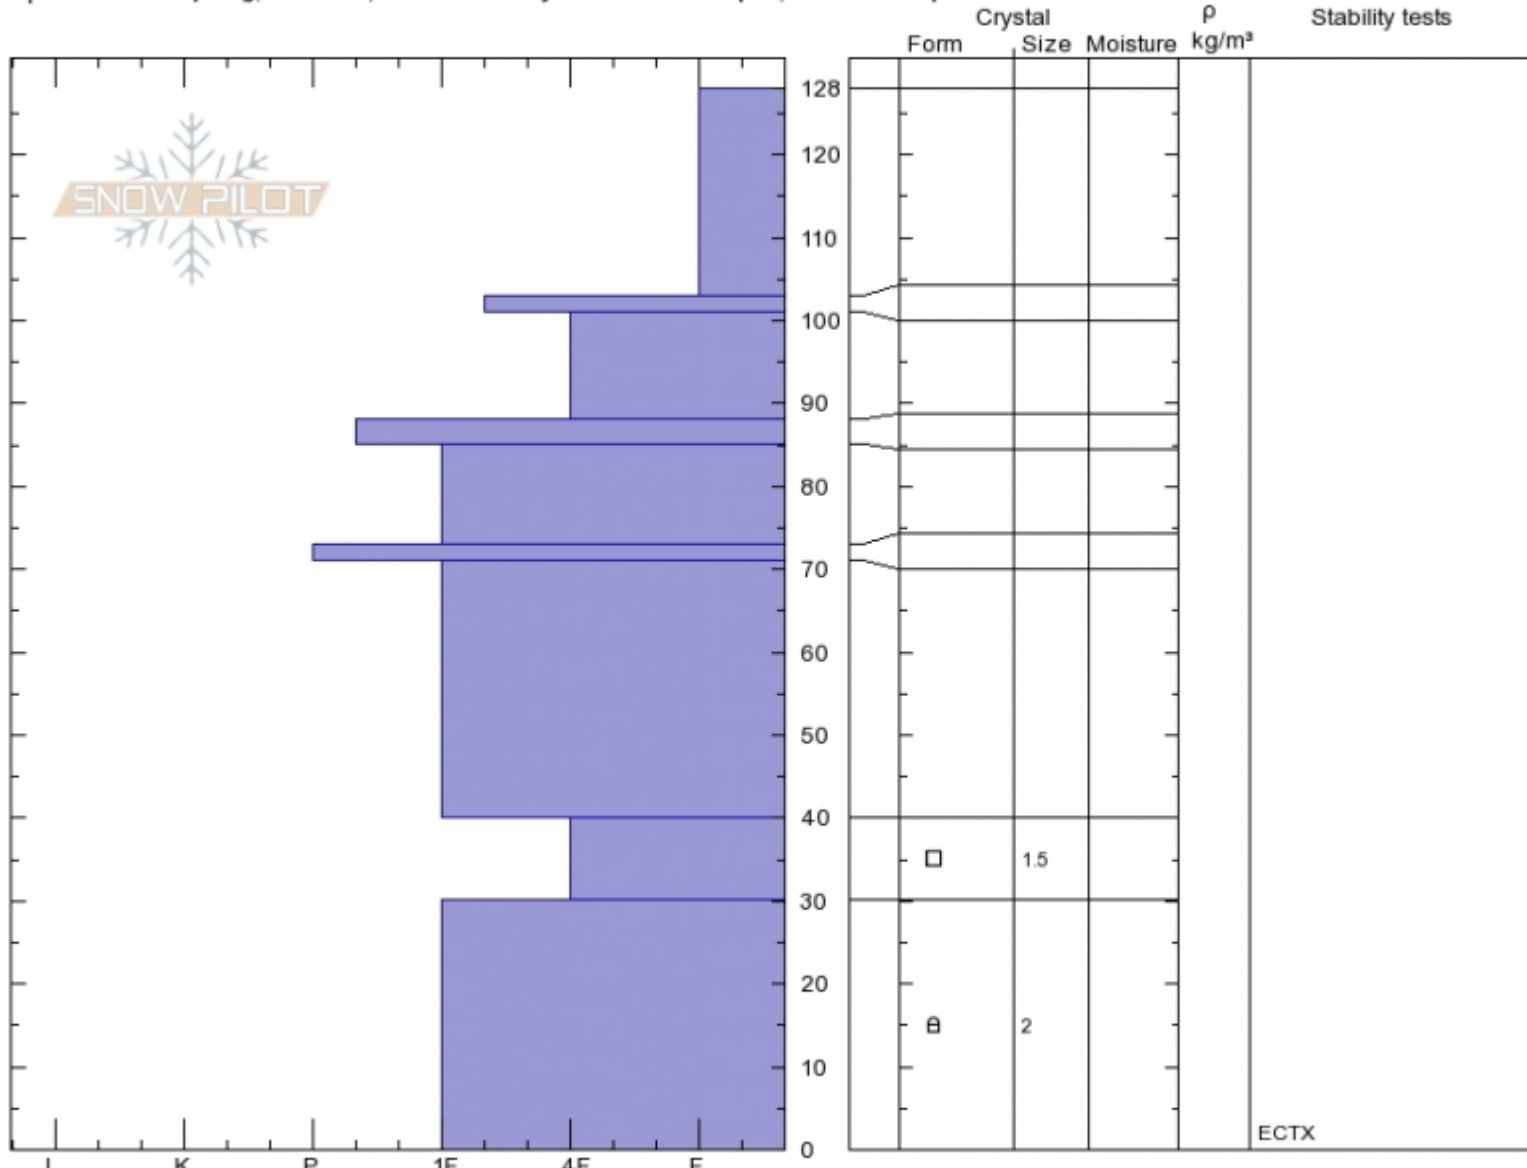

west Barronette
 Beartooths
 MT

Elevation: 8100 ft
 Aspect: 227°

Beau Fredlund
 Mon Jan 22 13:00 2018
 Co-ord: 44.93811N, -110.10436E
 Slope Angle: 25°
 Wind Loading:

Stability:
 Air Temperature:
 Sky Cover:
 Precipitation:
 Wind:

HS128
 Stability Test Notes

Layer No
 30-40: Pr

Specifics: Collapsing, localized; Recent activity on different slopes; We skied slope

Notes: Had my ECT propagate with an extra 10 taps from the shoulder. Fairly solid bridge there, but definitely weak snow near the ground