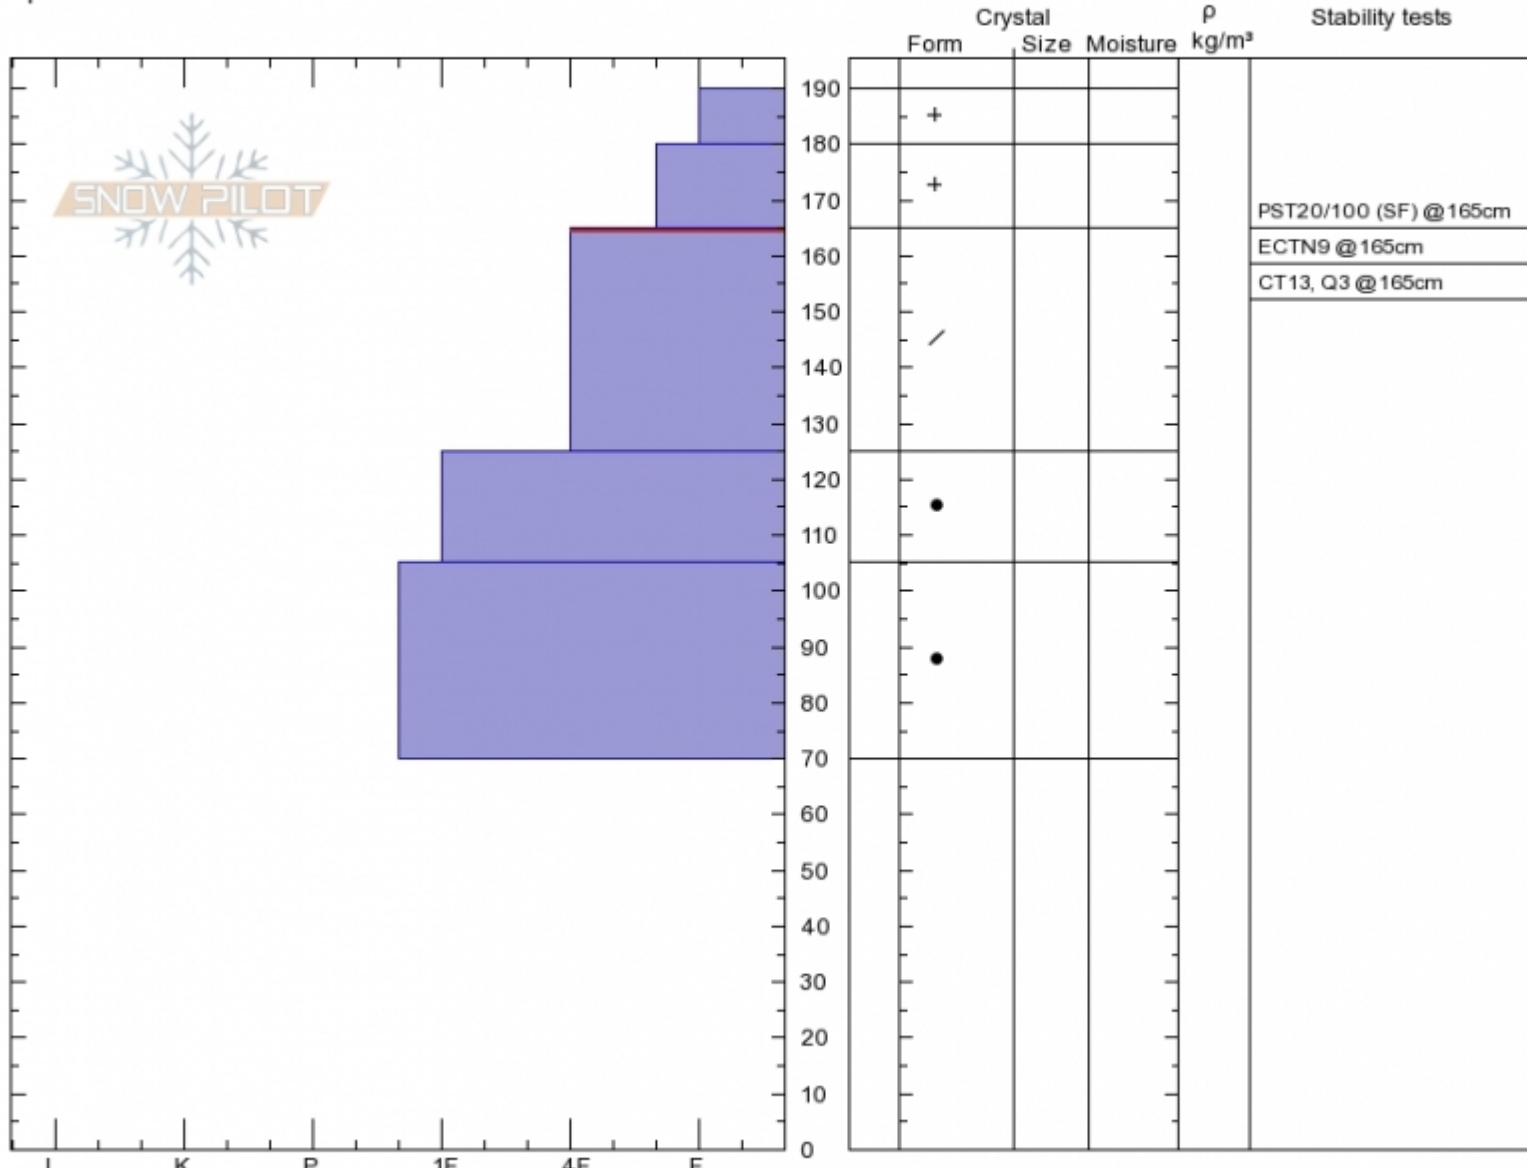

Bridger East
Bridger Range
MT
 Elevation: **8400 ft**
 Aspect: **70°**
 Specifics:

Eric Knoff
Fri Jan 19 12:00 2018
 Co-ord: **45.82730N, -110.93175W**
 Slope Angle: **35°**
 Wind Loading: **no**

Stability: **Good**
 Air Temperature: **-4°C**
 Sky Cover: **OVC**
 Precipitation: **S1**
 Wind: **W Light Breeze**

HS190
 Stability Test Notes

Layer No
125-165: F

PST20/100 (SF) @ 165cm
 ECTN9 @ 165cm
 CT13, Q3 @ 165cm

Notes: Lots of new snow. 12" totaling 1" SWE. Strong snowpack. CPST 19/100 sf 165

Advisory Region
 Bridger Range
 Bridger Range, 2018-01-20