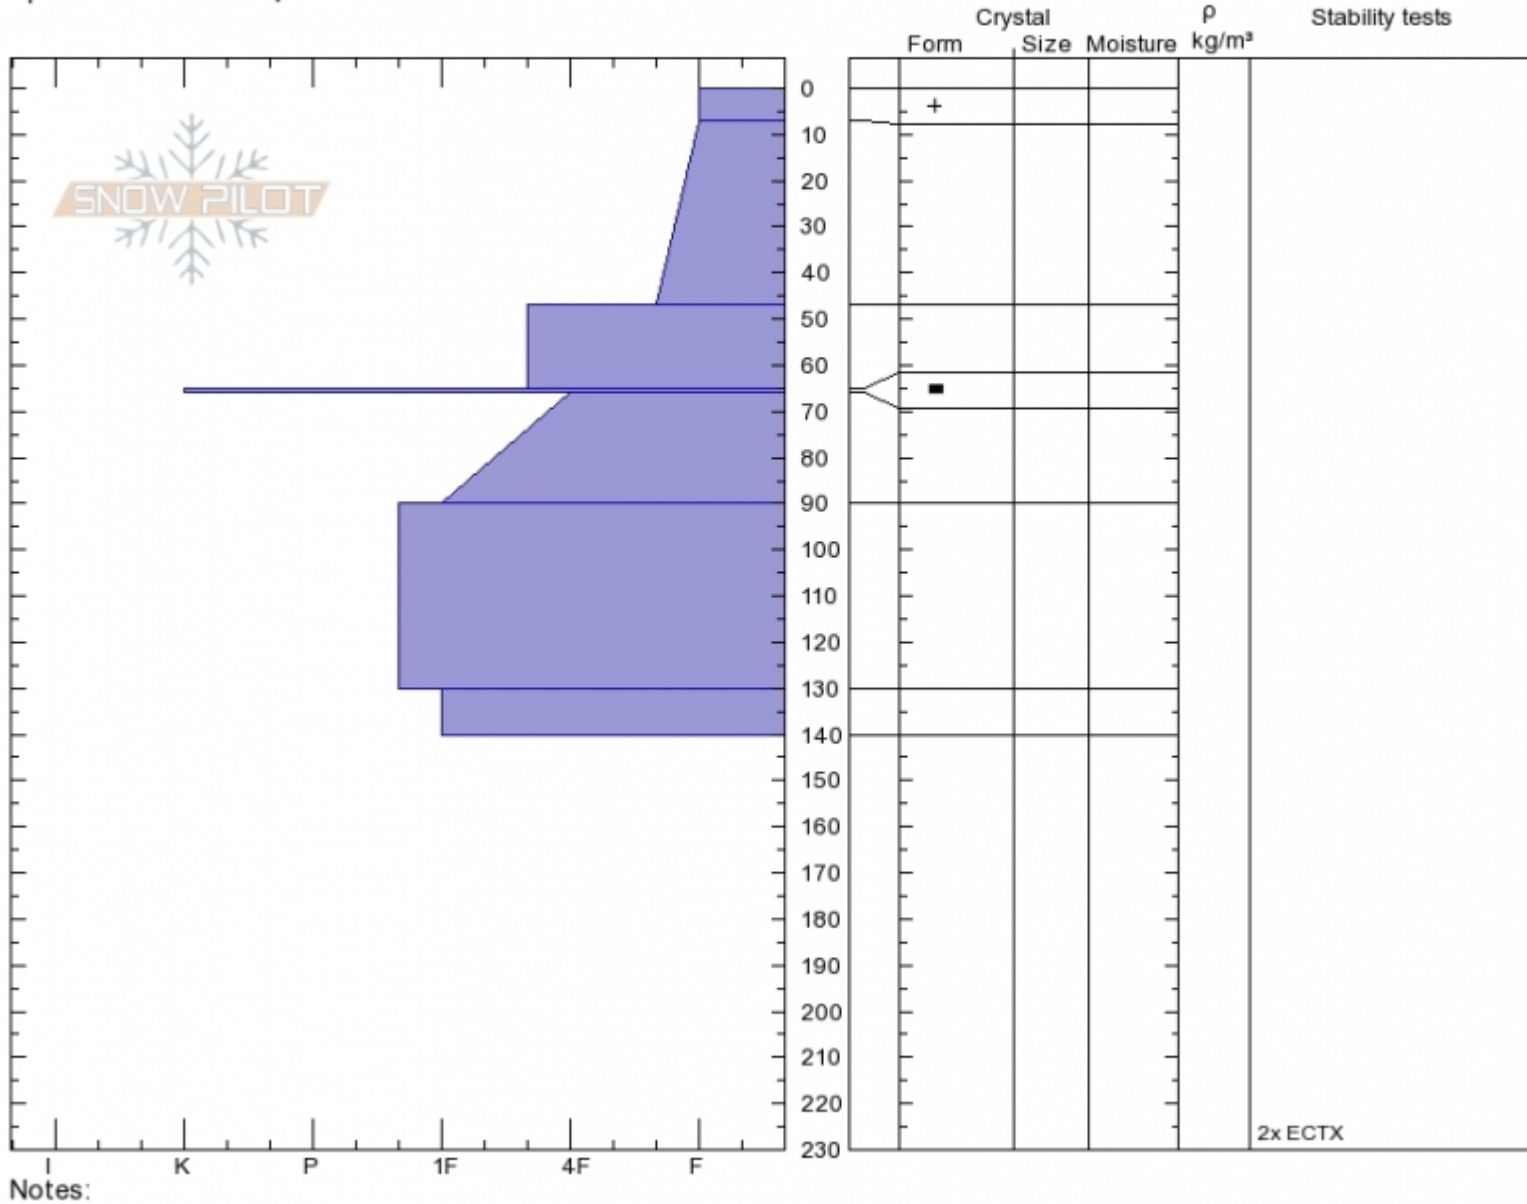

Rasta Chute
Beartooths
MT
 Elevation: **9900 ft**
 Aspect: **210°**
 Specifics: **We skied slope**

Doug Chabot-Admin
Sun Jan 14 12:30 2018
 Co-ord: **45.07151N, -109.94585W**
 Slope Angle: **34°**
 Wind Loading: **previous**

Stability: **Good**
 Air Temperature: **-4°C**
 Sky Cover: **SCT**
 Precipitation: **NO**
 Wind: **NW Calm**

HS230
Stability Test Notes

Layer No

Advisory Region
 Cooke City
 Cooke City, 2018-01-17