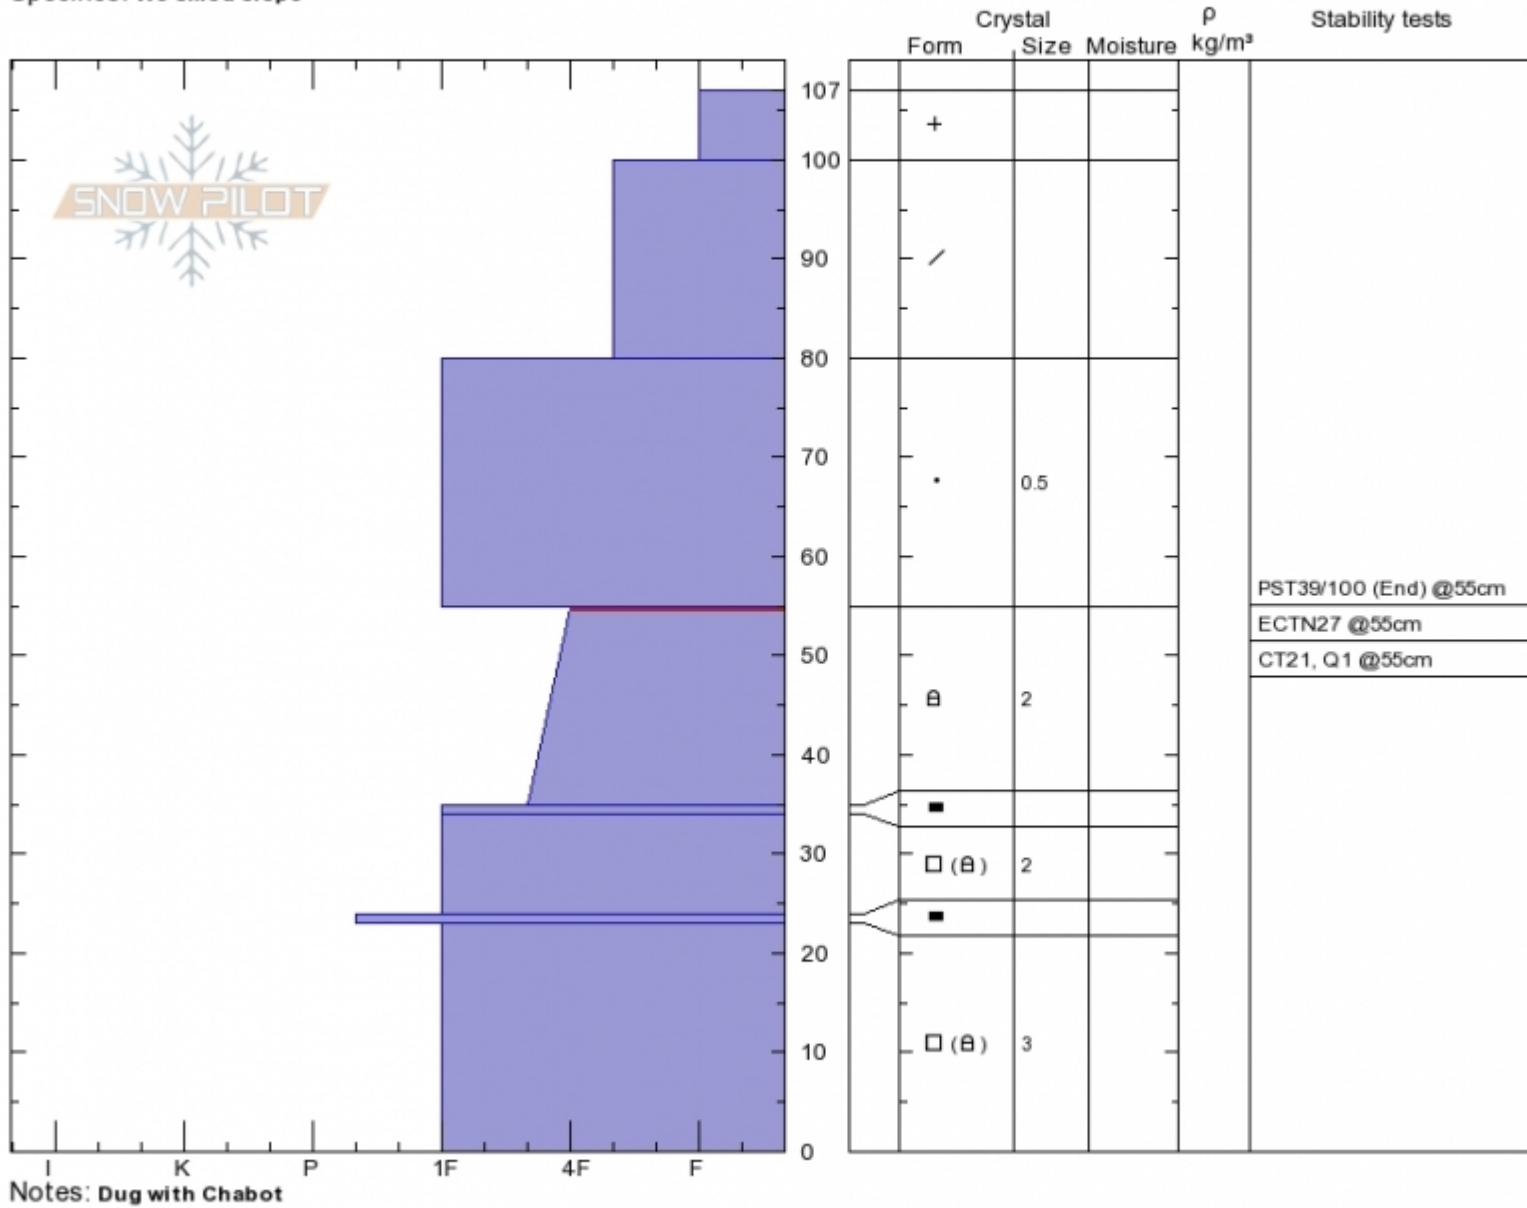

**Bacon Rind High**  
**Madison Range-S**  
**MT**

Elevation: **9200 ft**  
 Aspect: **105°**  
 Specifics: **We skied slope**

**Gabrielle Antonioli**  
**Thu Jan 11 11:42 2018**  
 Co-ord: **44.96921N, -111.09452W**  
 Slope Angle: **20°**  
 Wind Loading: **no**

Stability: **Fair**  
 Air Temperature: **-10°C**  
 Sky Cover: **OVC**  
 Precipitation: **S-1**  
 Wind: **W Light Breeze**

**HS107**  
**Stability Test Notes**

Layer No  
**35-55: Pro**

PST39/100 (End) @55cm  
 ECTN27 @55cm  
 CT21, Q1 @55cm