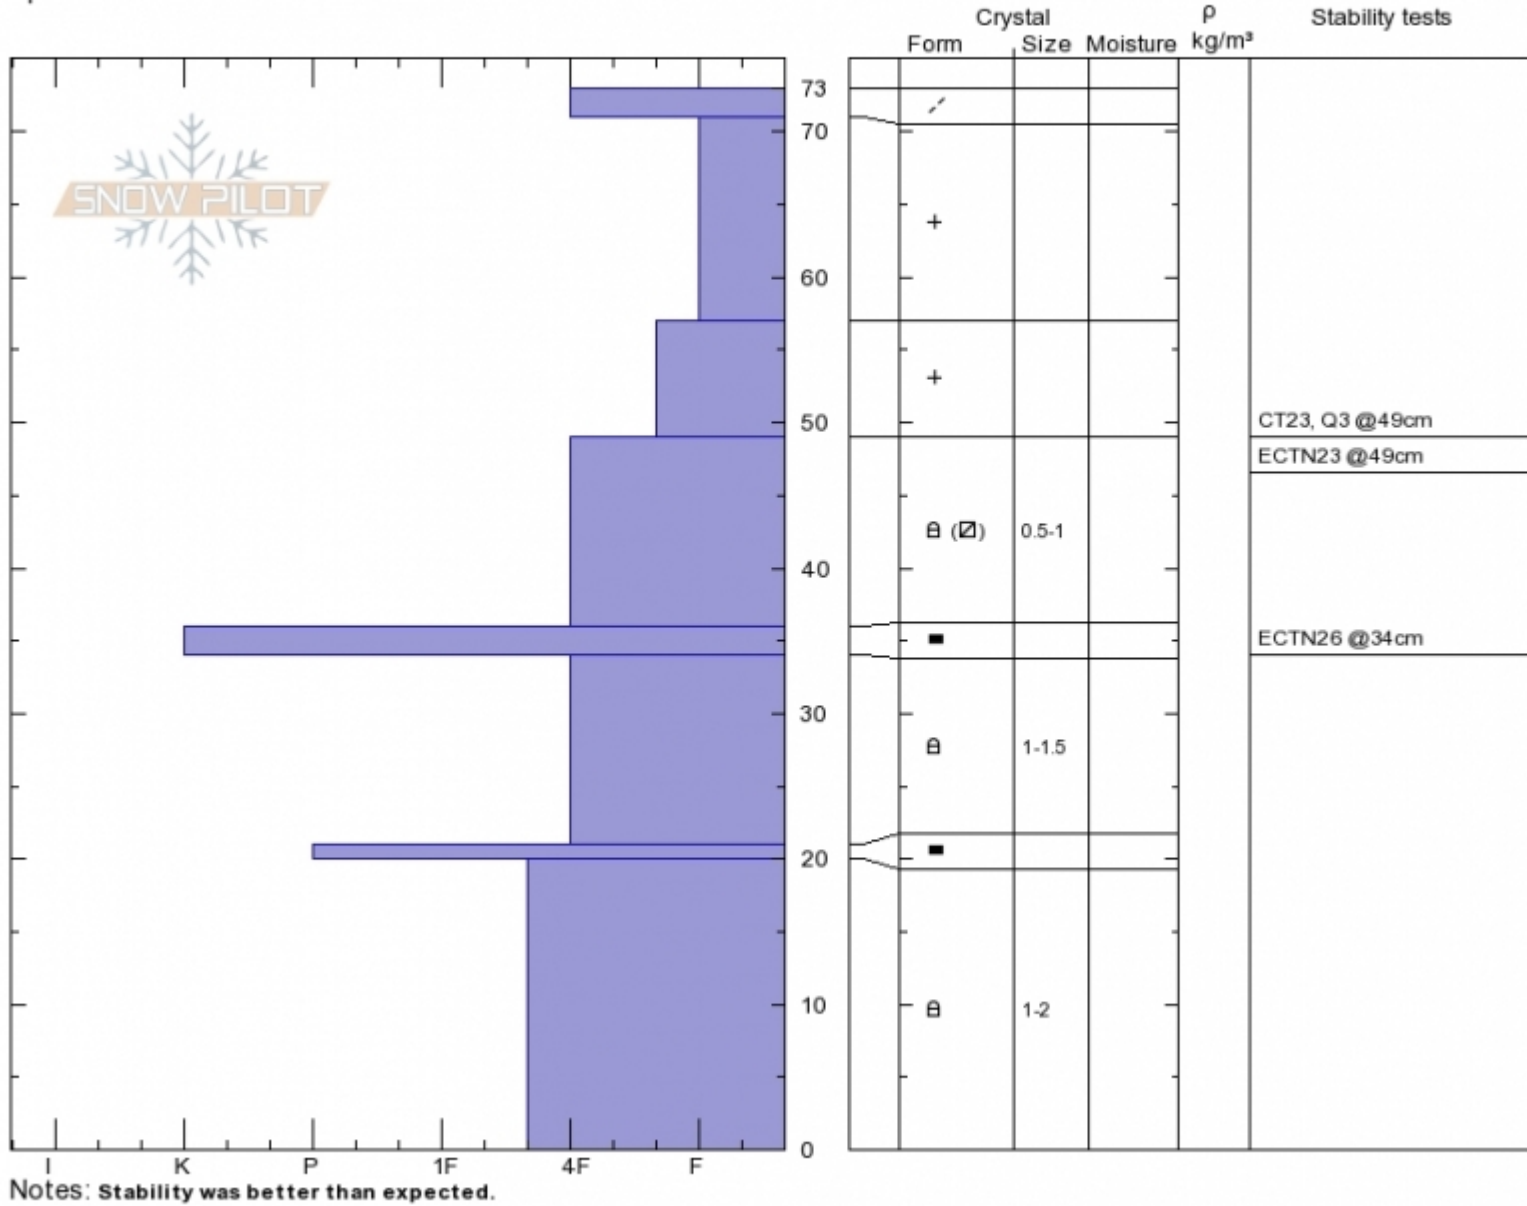

West Side Bridgers
 Bridger Range
 MT
 Elevation: 8000 ft
 Aspect: 170°
 Specifics:

Eric Knoff
 Thu Dec 28 12:00 2017
 Co-ord: 45.82308N, -110.93535W
 Slope Angle: 26°
 Wind Loading: no

Stability: **Good**
 Air Temperature: -6°C
 Sky Cover: **OVC**
 Precipitation: **S-1**
 Wind: **SW Light Breeze**

HS73
 Stability Test Notes

Layer No
 21-34: Pro

Advisory Region
 Bridger Range
 Bridger Range, 2017-12-30