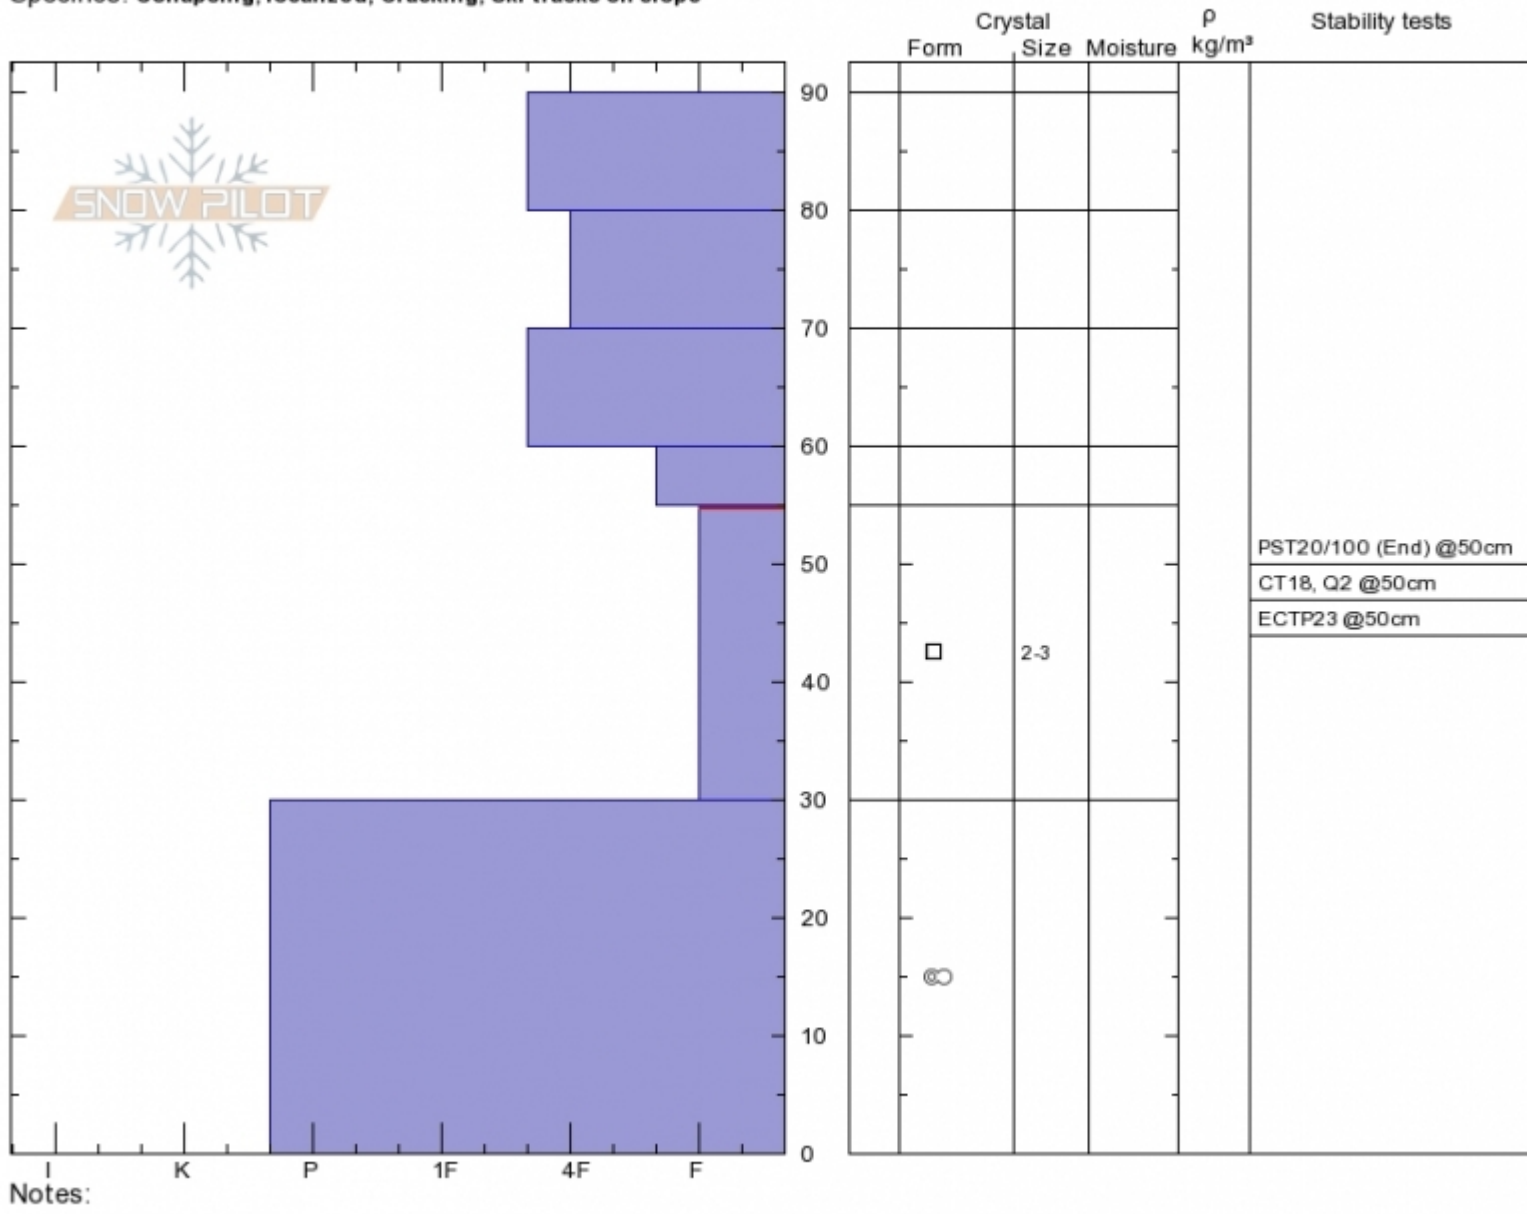

**Yellow Mtn.**  
**Madison Range-N**  
**MT**  
 Elevation: **8035 ft**  
 Aspect: **100°**  
 Specifics: **Collapsing, localized; Cracking; Ski tracks on slope**

**Alex Marienthal**  
**Fri Dec 29 10:52 2017**  
 Co-ord: **45.29054N, -111.31964W**  
 Slope Angle: **20°**  
 Wind Loading: **no**

Stability: **Poor**  
 Air Temperature:  
 Sky Cover: **BKN**  
 Precipitation: **S-1**  
 Wind: **SW Moderate**

**HS90**  
**Stability Test Notes**

Layer No  
**30-55: Pro**

Notes:

Advisory Region  
 Northern Madison  
 Northern Madison, 2017-12-29