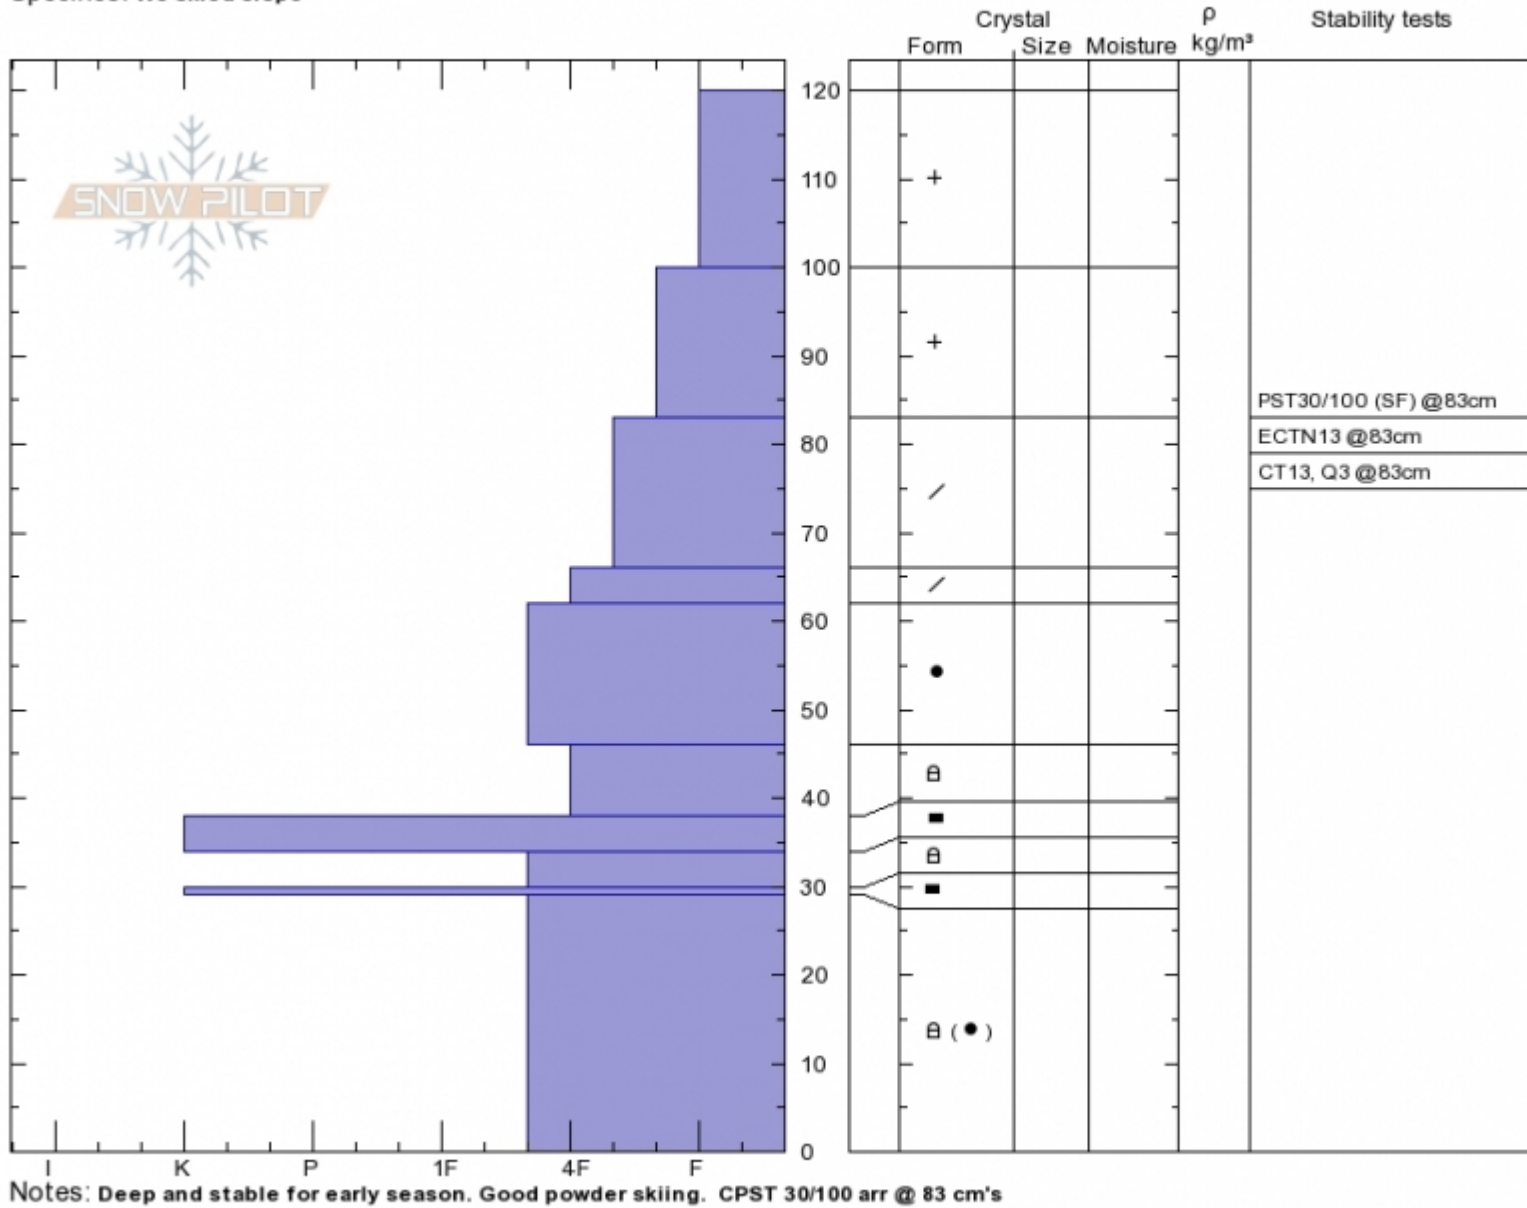

**Mt Ellis - 12/23/17**  
**Gallatin Range-N**  
**MT**  
 Elevation: **8200 ft**  
 Aspect: **50°**  
 Specifics: **We skied slope**

**Eric Knoff**  
**Sat Dec 23 12:00 2017**  
 Co-ord:  
 Slope Angle: **30°**  
 Wind Loading: **no**

Stability: **Good**  
 Air Temperature: **-15°C**  
 Sky Cover: **FEW**  
 Precipitation: **NO**  
 Wind: **NW Light Breeze**

Layer No  
**38-46: Pr**

Advisory Region  
 Northern Gallatin  
 Northern Gallatin, 2017-12-27