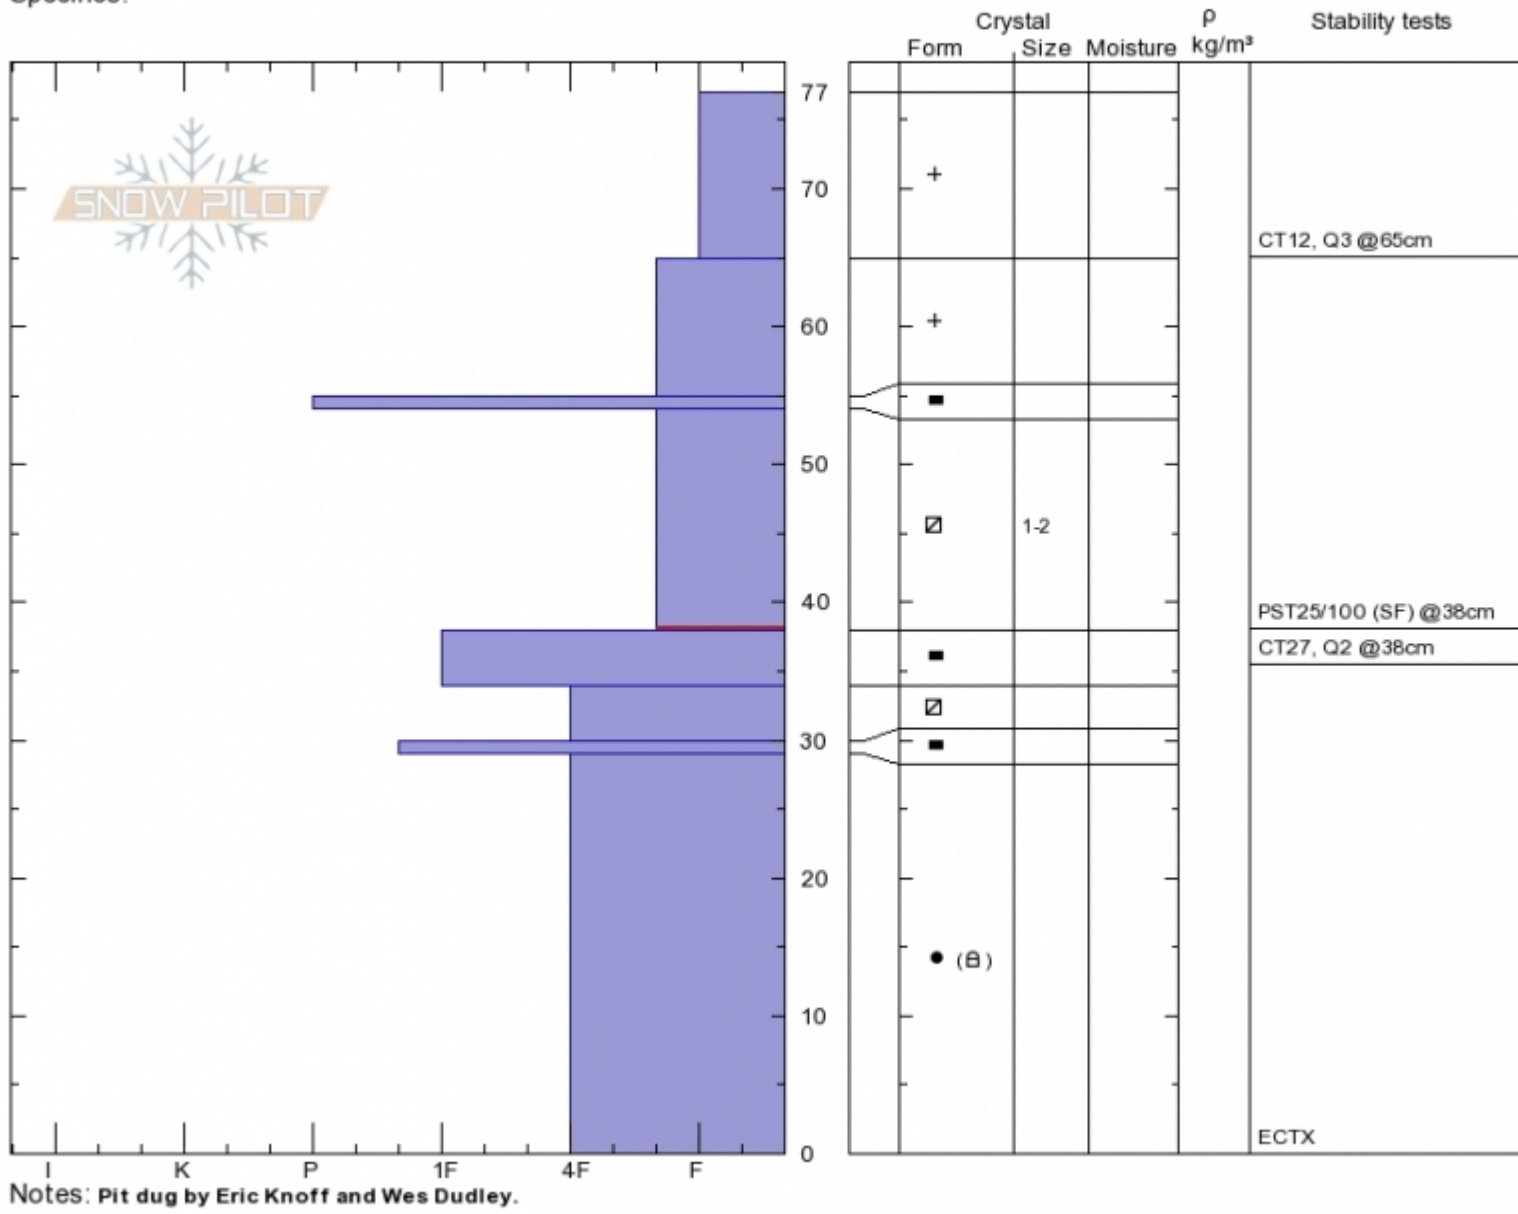

Wilderness Boundary  
 Madison Range-S  
 MT  
 Elevation: 8820 ft  
 Aspect: 226°  
 Specifics:

Doug Chabot-Admin  
 Thu Dec 21 11:00 2017  
 Co-ord: 44.97705N, -111.35927W  
 Slope Angle: 26°  
 Wind Loading: no

Stability: **Good**  
 Air Temperature:  
 Sky Cover: **SCT**  
 Precipitation: **NO**  
 Wind: **Calm**

HS77  
 Stability Test Notes

Layer No  
 38-54: CP  
 38-54: Pr

Advisory Region  
 Southern Madison  
 Southern Madison, 2017-12-21