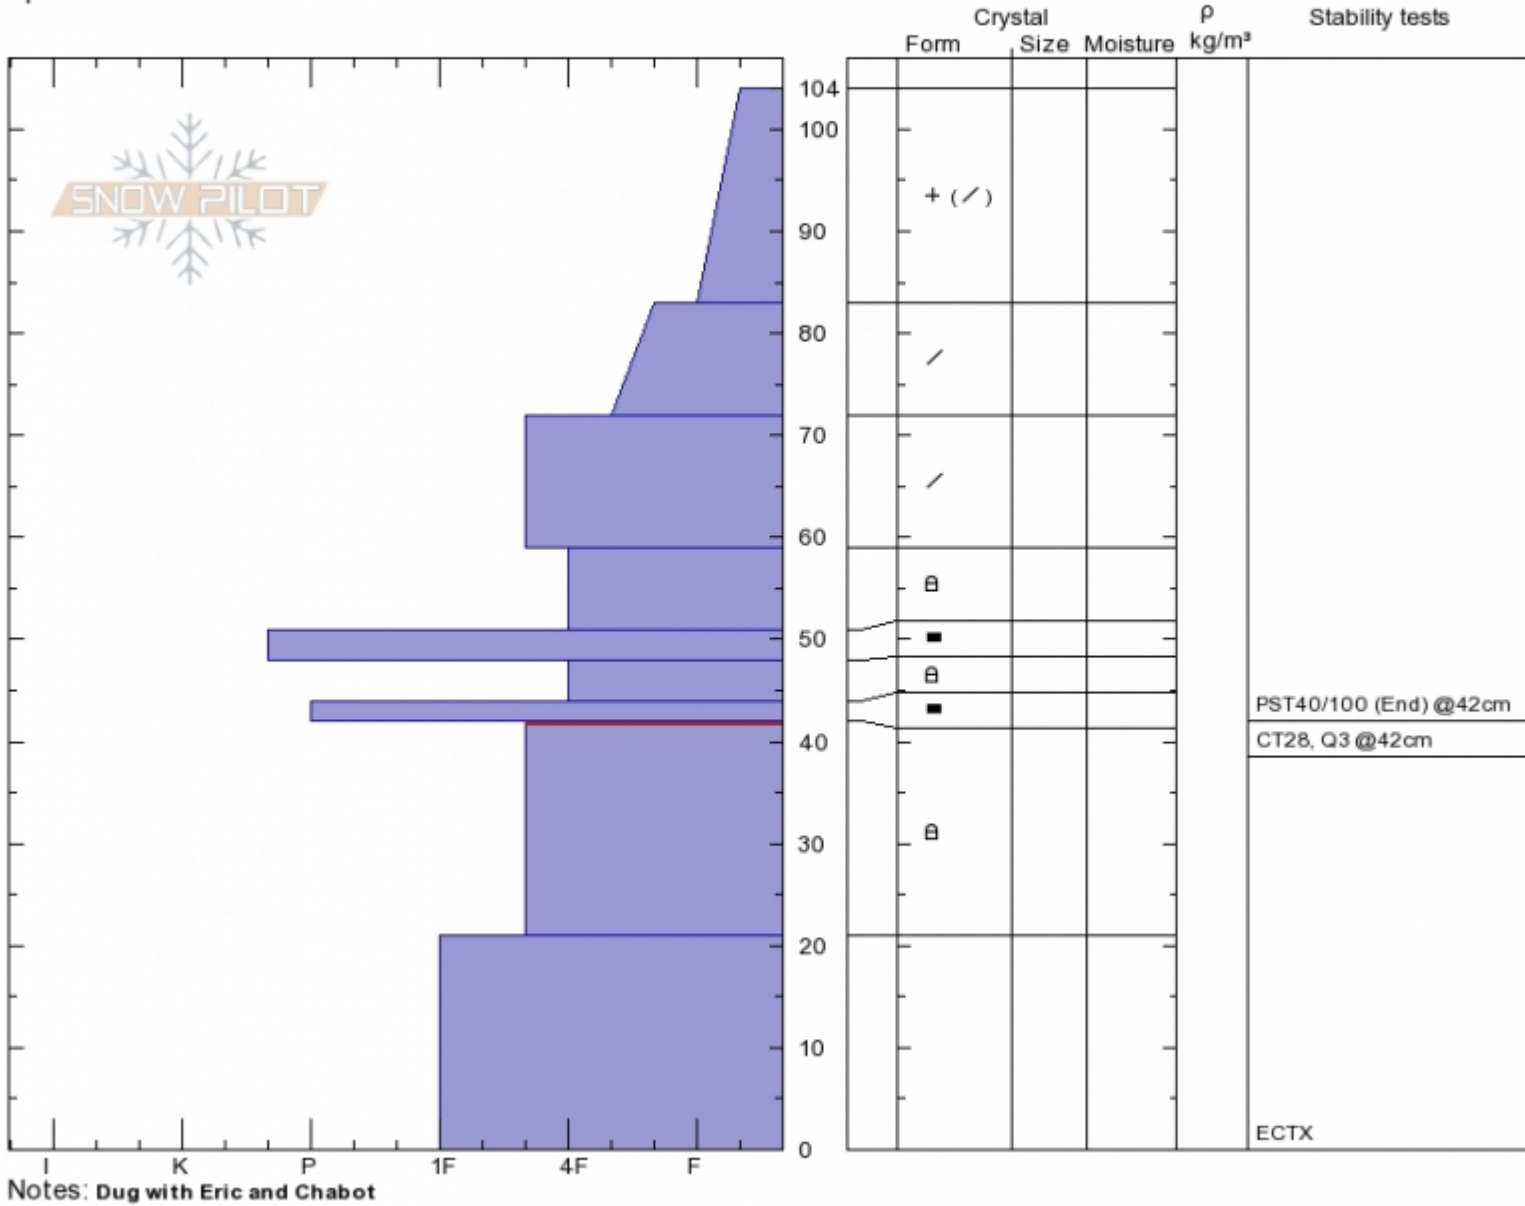

Mt. Ellis Shoulder
Gallatin Range-N
MT
 Elevation: **7850 ft**
 Aspect: **50°**
 Specifics:

Gabrielle Antonioli
Tue Dec 19 10:20 2017
 Co-ord: **45.57388N, -110.94715W**
 Slope Angle: **32°**
 Wind Loading: **no**

Stability: **Good**
 Air Temperature: **-1°C**
 Sky Cover: **OVC**
 Precipitation: **NO**
 Wind: **Calm**

HS104
 Stability Test Notes
42: CPST 40/100(End)@ 48

Layer No
21-42: Pro

Advisory Region
 Northern Gallatin

Forecast link: [GNFAC Avalanche Advisory for Wed Dec 20, 2017](#)
 Northern Gallatin, 2017-12-20