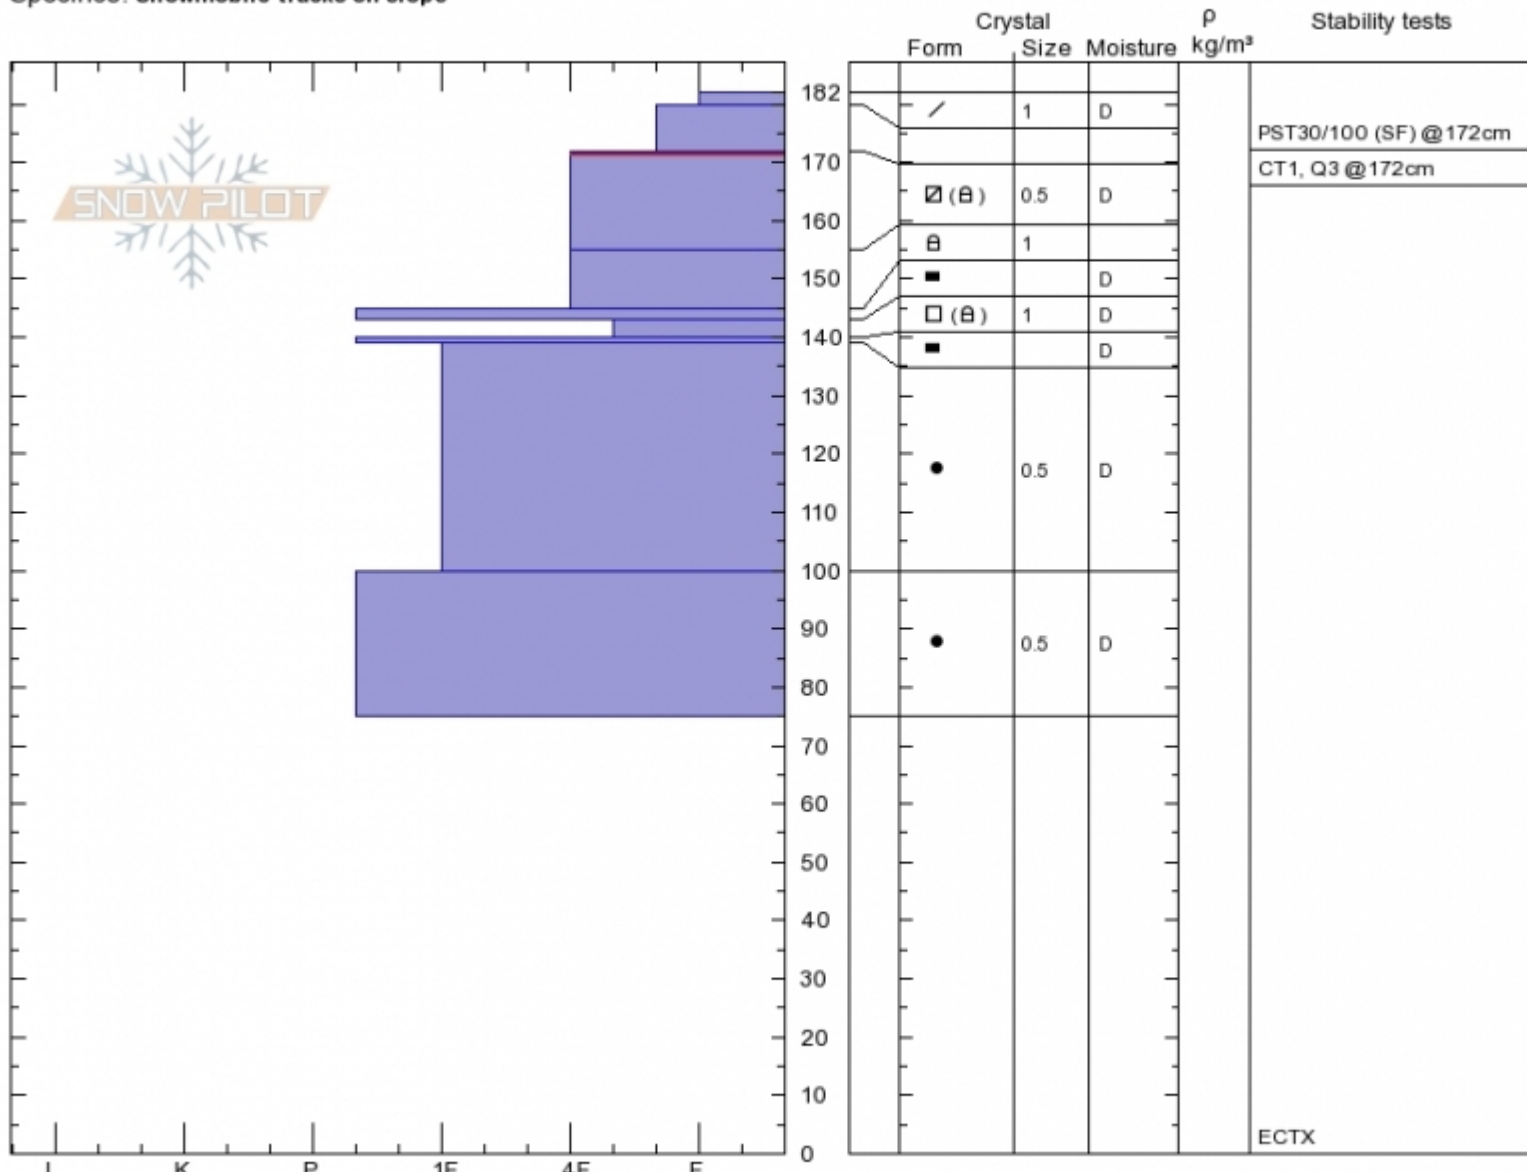

Almost Died
Beartooths
MT
 Elevation: **9500 ft**
 Aspect: **50°**
 Specifics: **Snowmobile tracks on slope**

Doug Chabot-Admin
Sun Dec 17 09:00 2017
 Co-ord: **45.04994N, -109.93122W**
 Slope Angle: **32°**
 Wind Loading: **no**

Stability: **Very Good**
 Air Temperature: **-16°C**
 Sky Cover: **BKN**
 Precipitation: **NO**
 Wind: **SW Light Breeze**

HS182
Stability Test Notes

Layer No
155-172: r
155-172: f
143-145:
139-140:

Notes: Pit dug with Graham Turnage. No signs of instability. Only dug to 75cm.