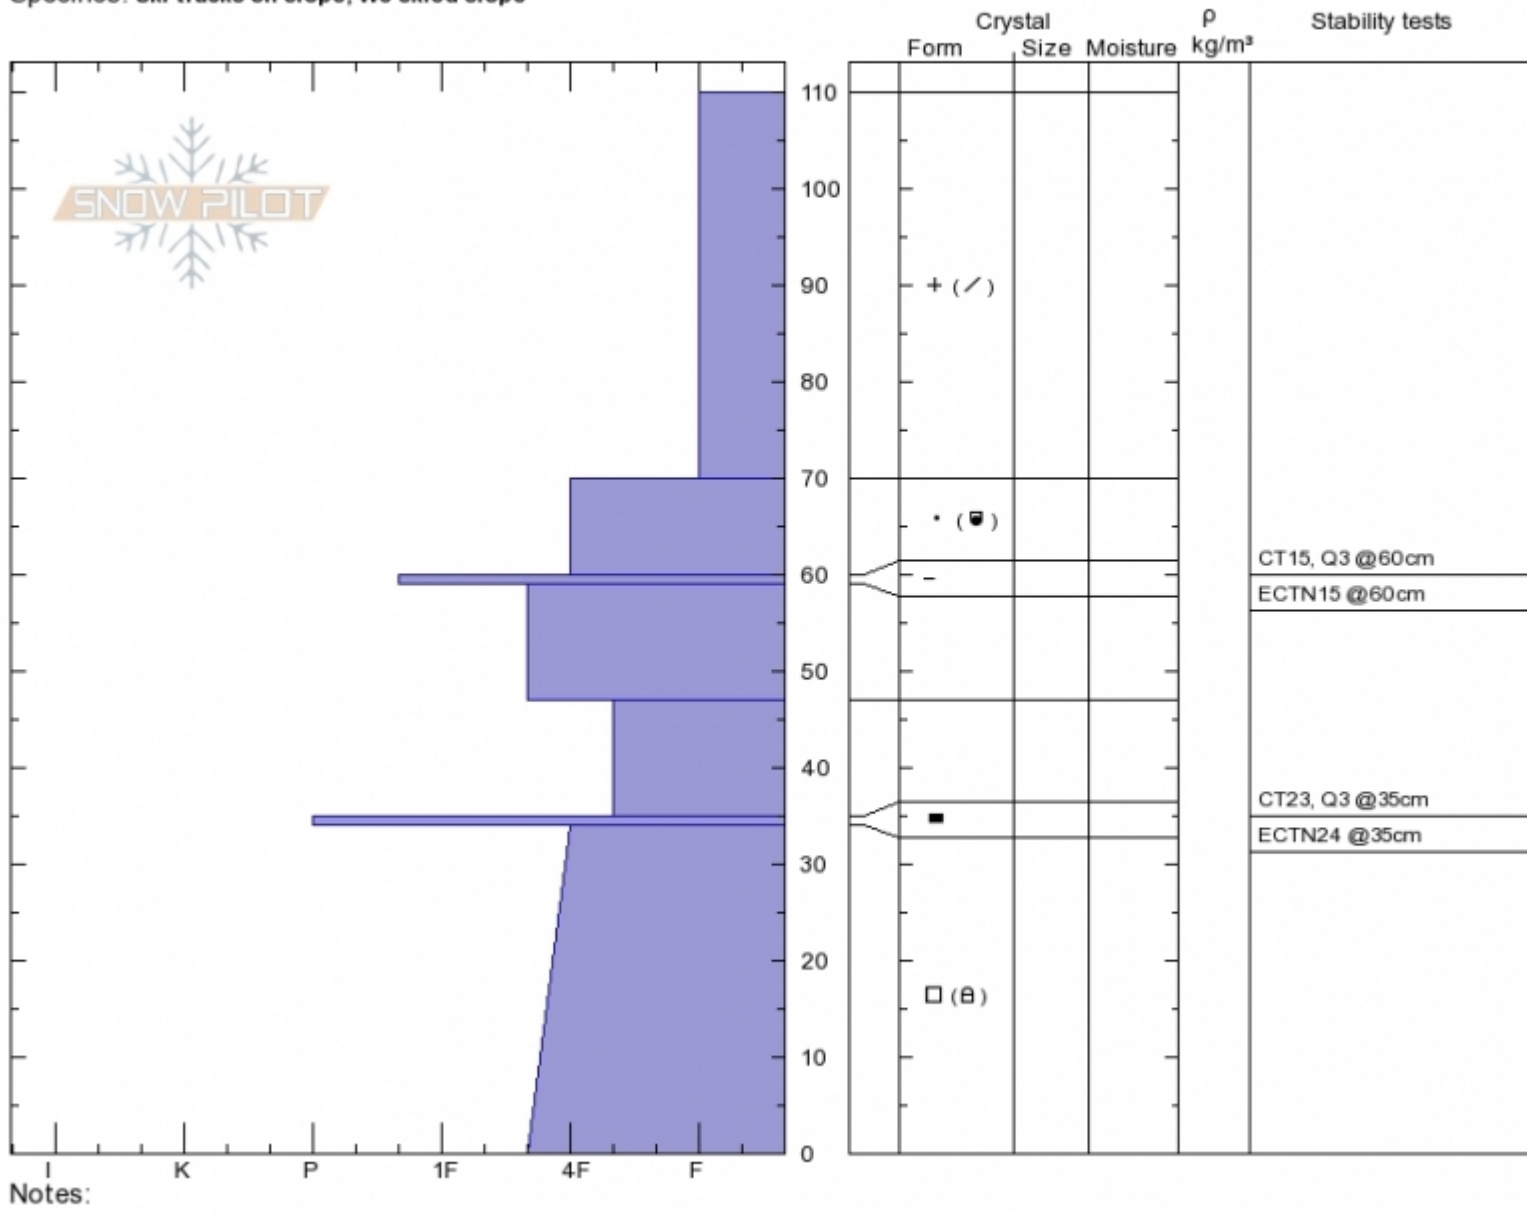

E. Ridge Blackmore
Gallatin Range-N
MT
 Elevation: **9570 ft**
 Aspect: **90°**
 Specifics: **Ski tracks on slope; We skied slope**

Gabrielle Antonioli
Sun Dec 17 14:30 2017
 Co-ord: **45.45072N, -111.00895W**
 Slope Angle: **27°**
 Wind Loading: **yes**

Stability: **Good**
 Air Temperature:
 Sky Cover: **SCT**
 Precipitation:
 Wind: **W Moderate**

HS110
Stability Test Notes

Layer No

Advisory Region
 Northern Gallatin
 Longitude
 -111.01W
 Latitude
 45.45N
 Northern Gallatin, 2017-12-17