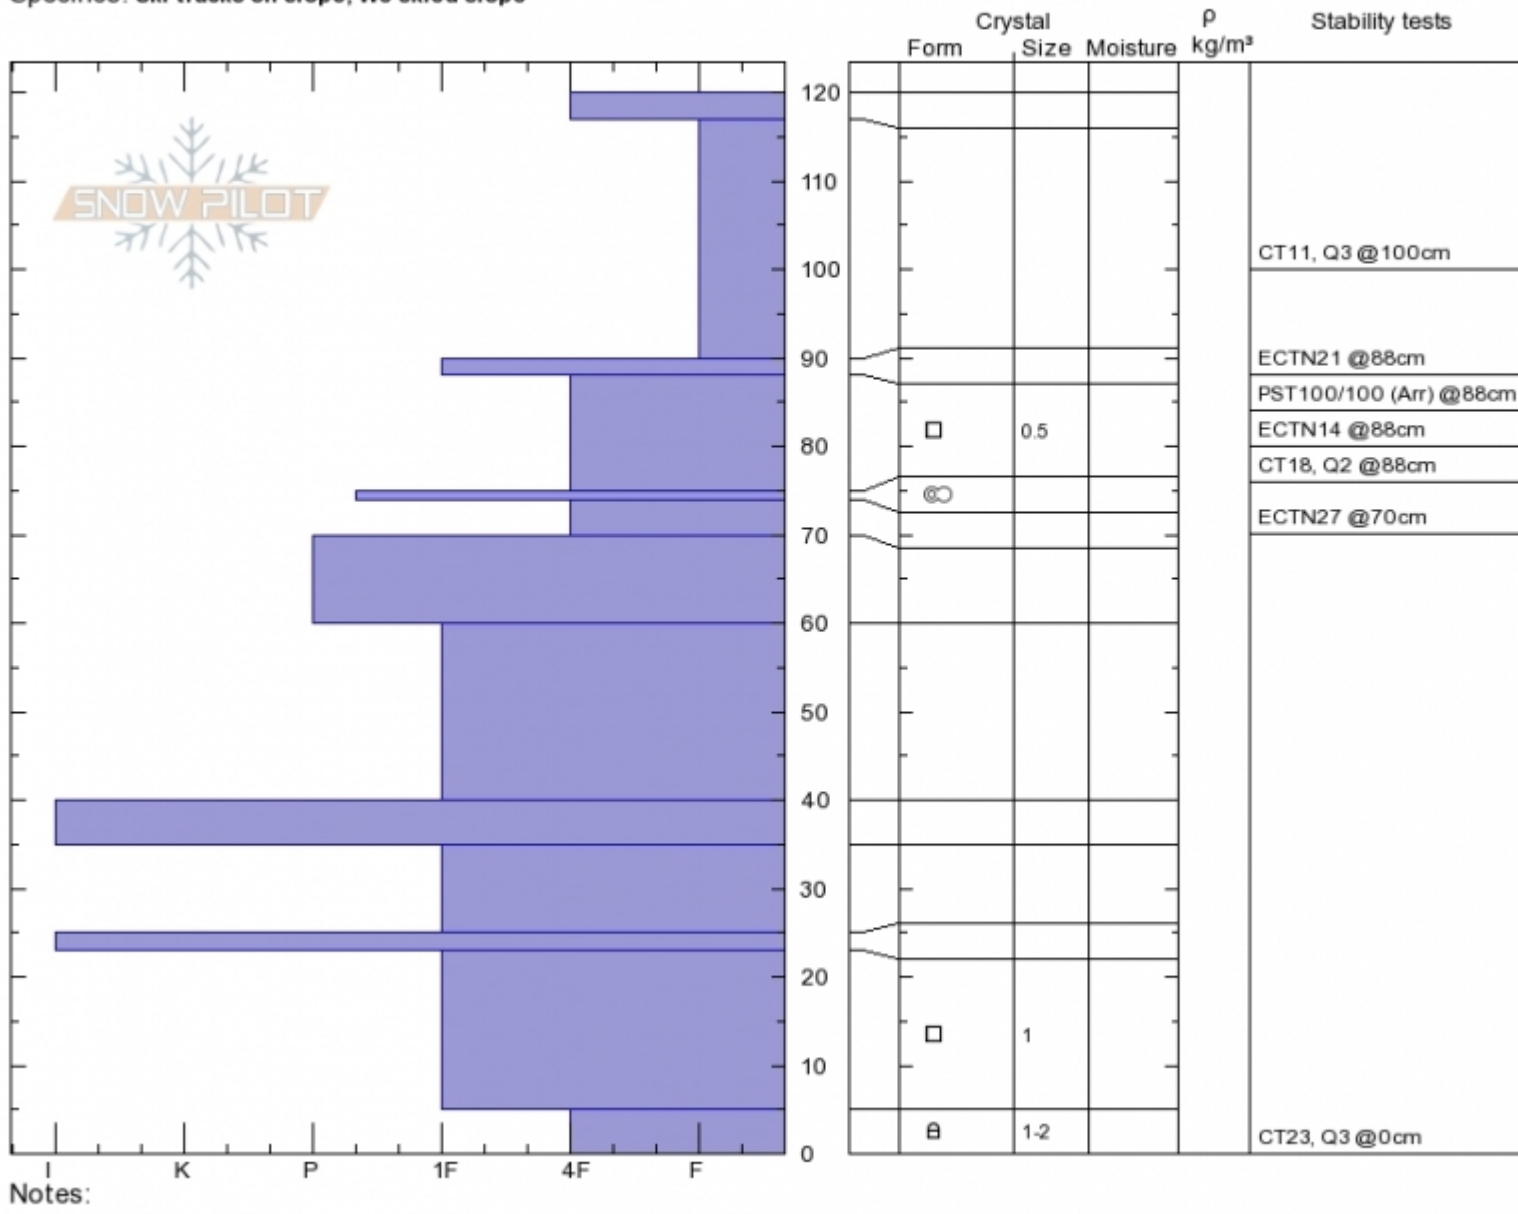

Middle Basin
Madison Range-N
MT
 Elevation: **9320 ft**
 Aspect: **80°**
 Specifics: **Ski tracks on slope; We skied slope**

Alex Marienthal
Fri Dec 8 12:36 2017
 Co-ord: **45.33004N, -111.38216W**
 Slope Angle: **25°**
 Wind Loading: **no**

Stability: **Good**
 Air Temperature:
 Sky Cover: **CLR**
 Precipitation: **NO**
 Wind: **W Calm**

HS120
Stability Test Notes

Layer No

Notes:

Advisory Region
 Northern Madison
 Northern Madison, 2017-12-09