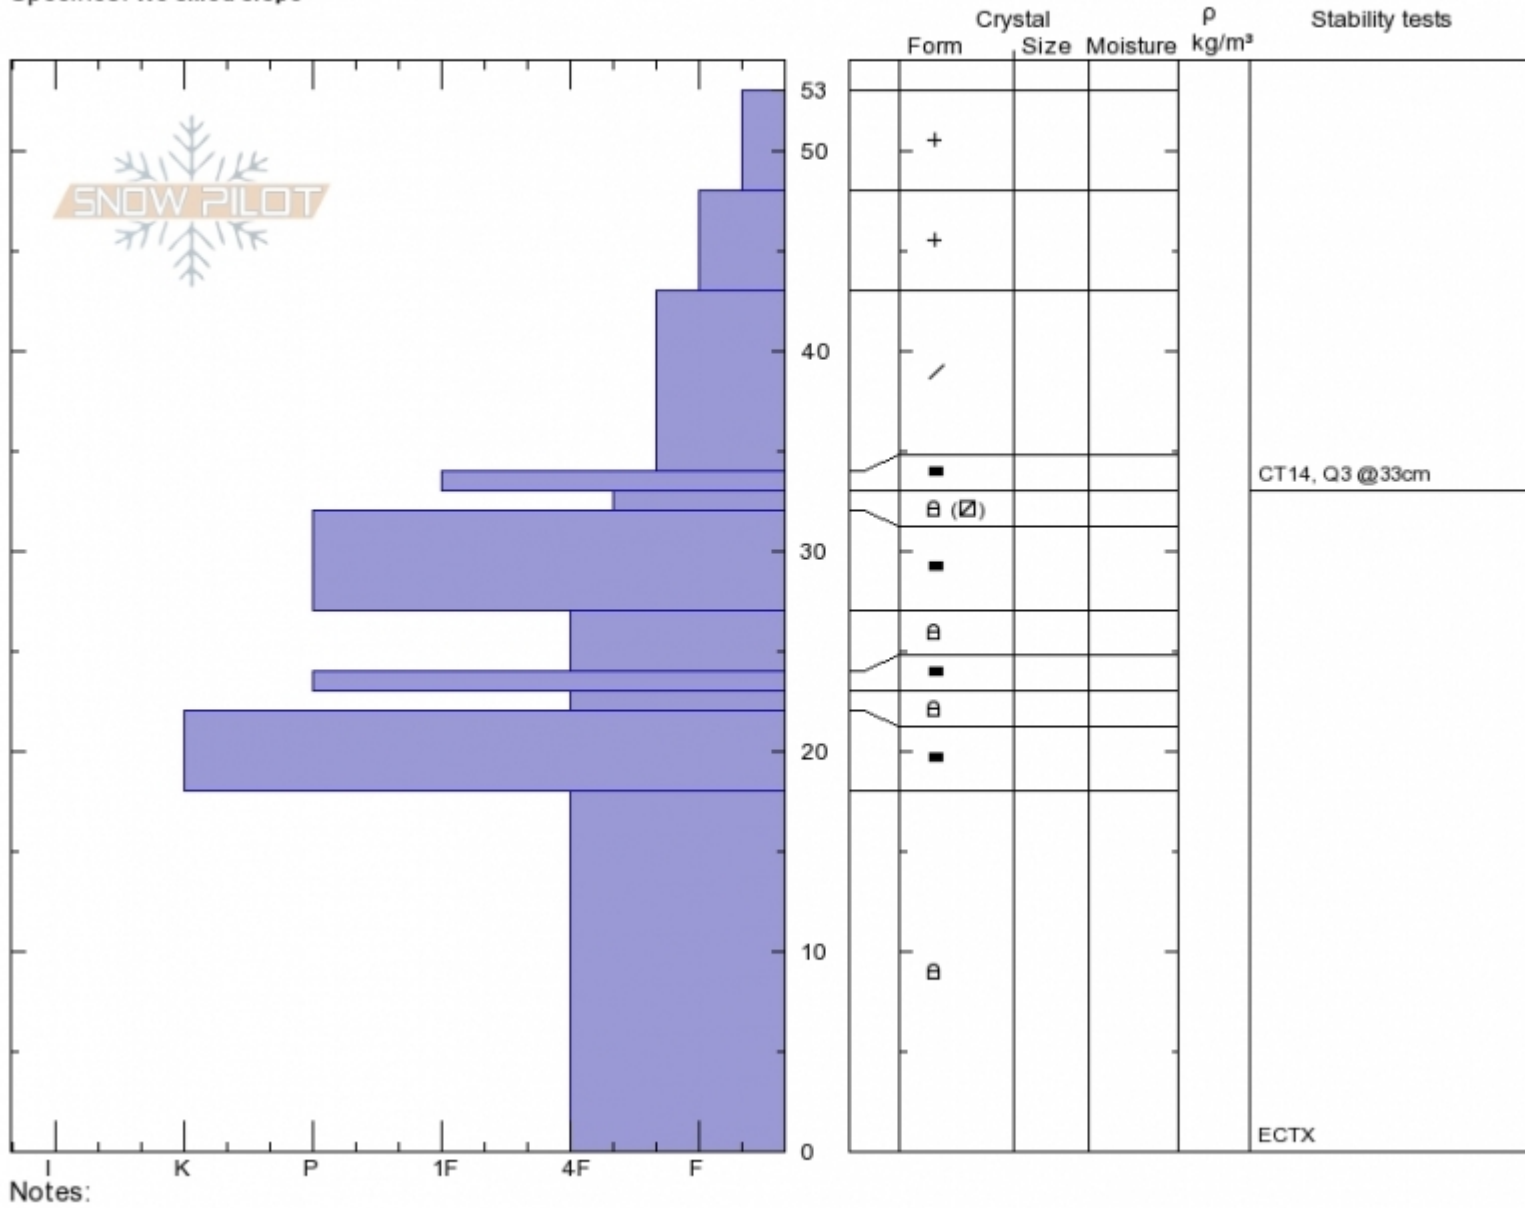

Tepee Basin
Madison Range-S
MT
 Elevation: **8200 ft**
 Aspect: **90°**
 Specifics: **We skied slope**

Eric Knoff
Wed Dec 6 12:30 2017
 Co-ord:
 Slope Angle: **30°**
 Wind Loading: **no**

Stability:
 Air Temperature: **-10°C**
 Sky Cover: **CLR**
 Precipitation: **NO**
 Wind: **NW Calm**

HS53
Stability Test Notes

Layer No
24-27: Pro

Advisory Region
 Southern Madison
 Southern Madison, 2017-12-08