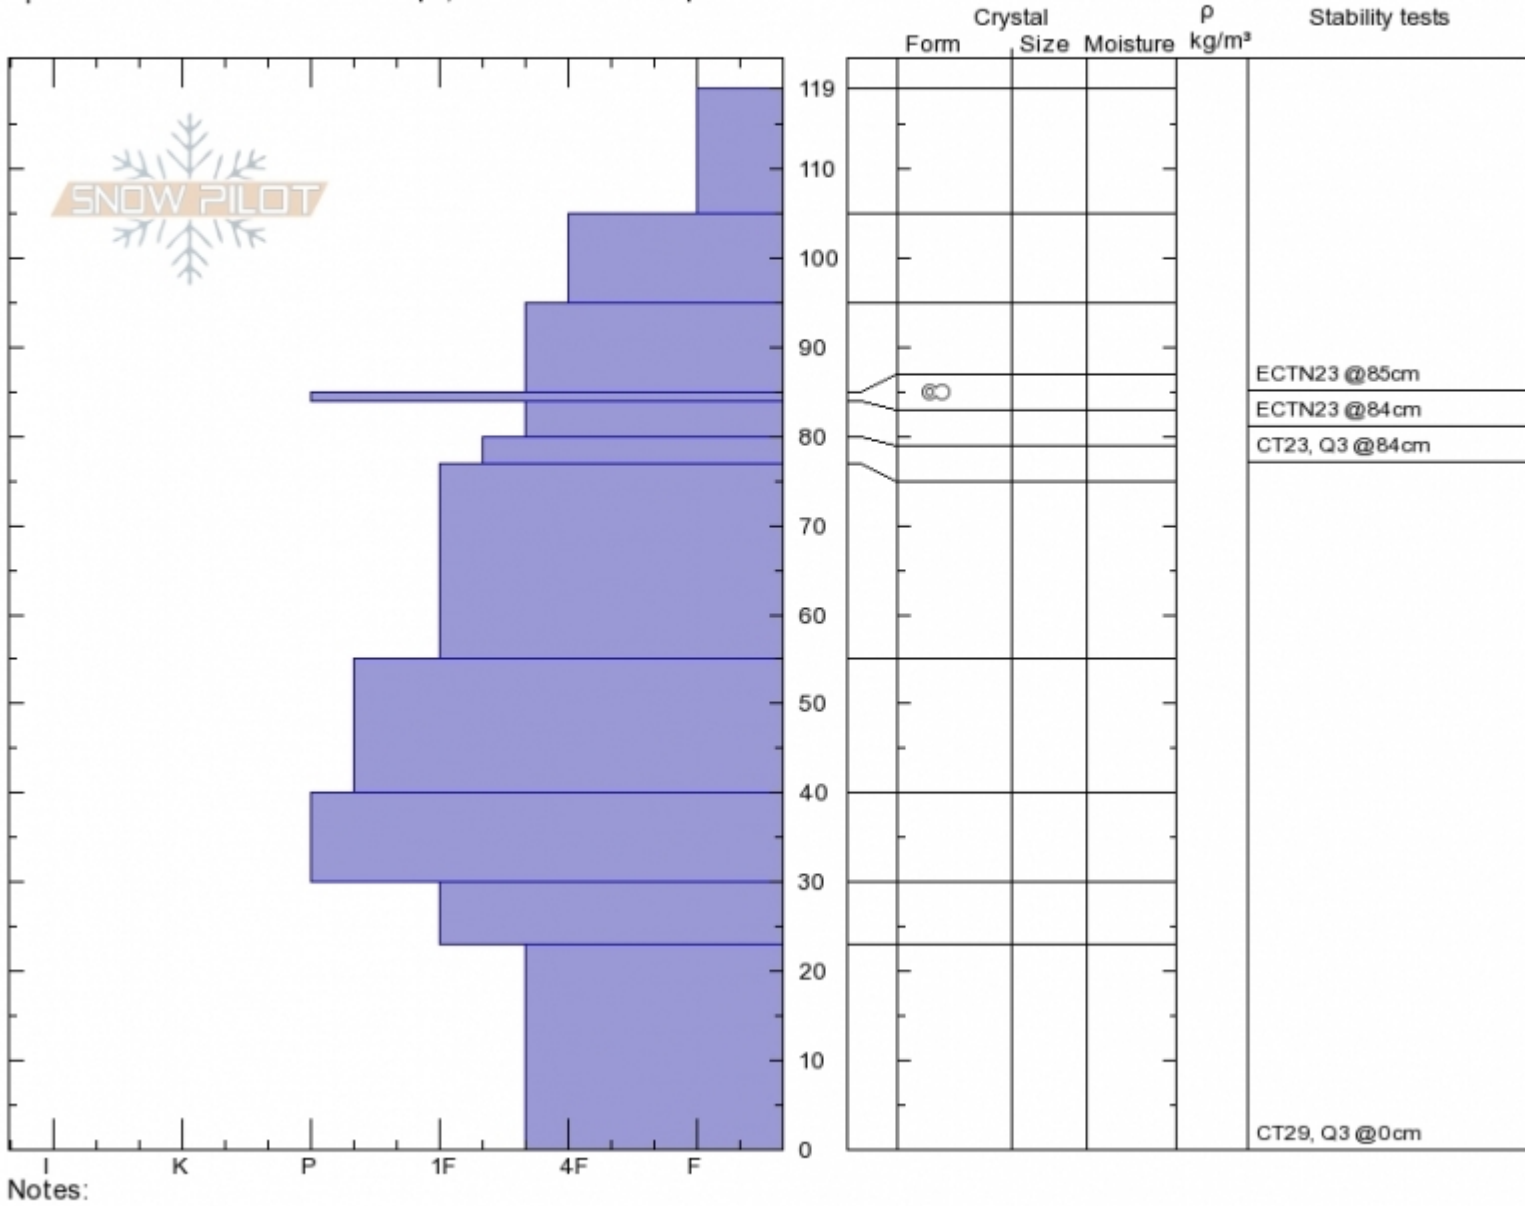

Sage Basin, TFork
 Madison Range-S
 MT
 Elevation: 9100 ft
 Aspect: 30°
 Specifics: Snowmobile tracks on slope; We snowmobiled slope

Alex Marienthal
 Thu Dec 7 12:30 2017
 Co-ord: 44.94812N, -111.30366W
 Slope Angle: 15°
 Wind Loading: no

Stability: **Good**
 Air Temperature:
 Sky Cover: **CLR**
 Precipitation: **NO**
 Wind: **N Calm**

HS119
 Stability Test Notes

Layer No

Advisory Region
 Southern Madison
 Southern Madison, 2017-12-08