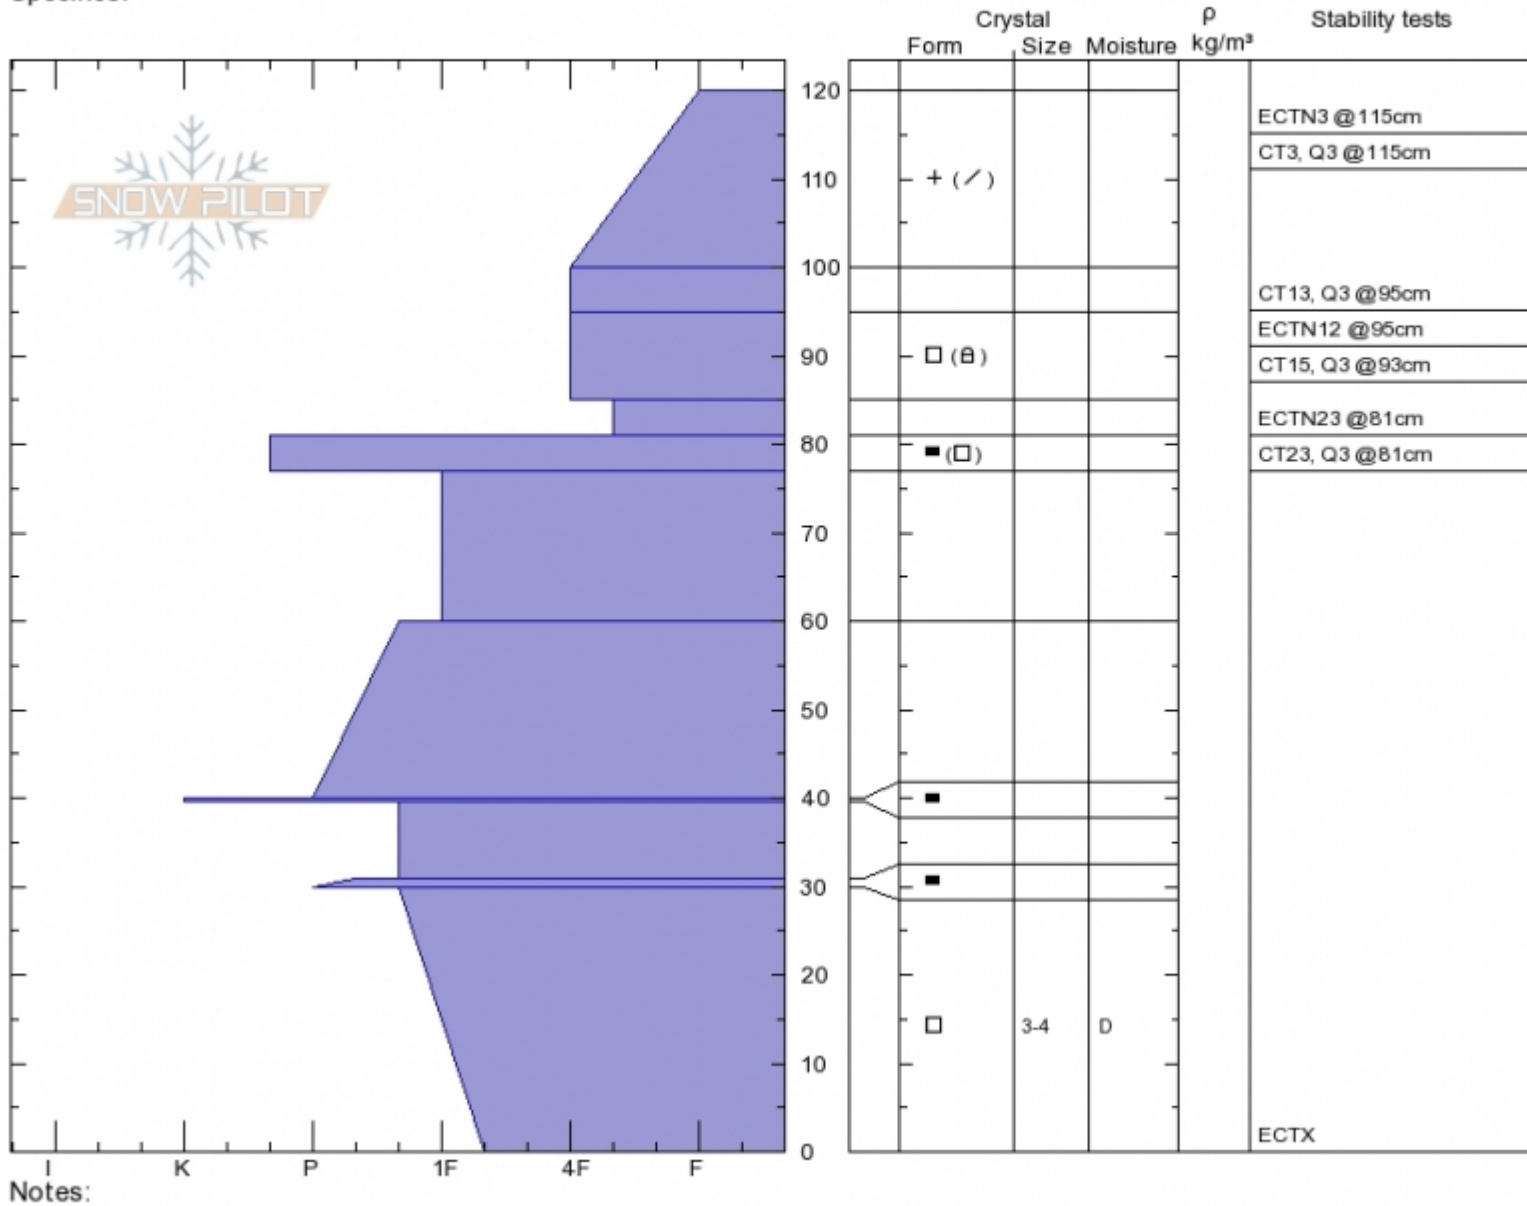

**Main Fork
Gallatin Range-N
MT**
Elevation: **7844 ft**
Aspect: **80°**
Specifics:

Gabrielle Antonioli
Tue Dec 5 15:57 2017
Co-ord: **45.40755N, -110.95889W**
Slope Angle: **25°**
Wind Loading: **no**

Stability: **Good**
Air Temperature: **-15°C**
Sky Cover: **CLR**
Precipitation: **NO**
Wind: **W Light Breeze**

HS120 SP30
Stability Test Notes

Layer No
85-95: Pr

Notes:
Advisory Region
Northern Gallatin
Longitude
-110.96W
Latitude
45.41N
Northern Gallatin, 2017-12-05