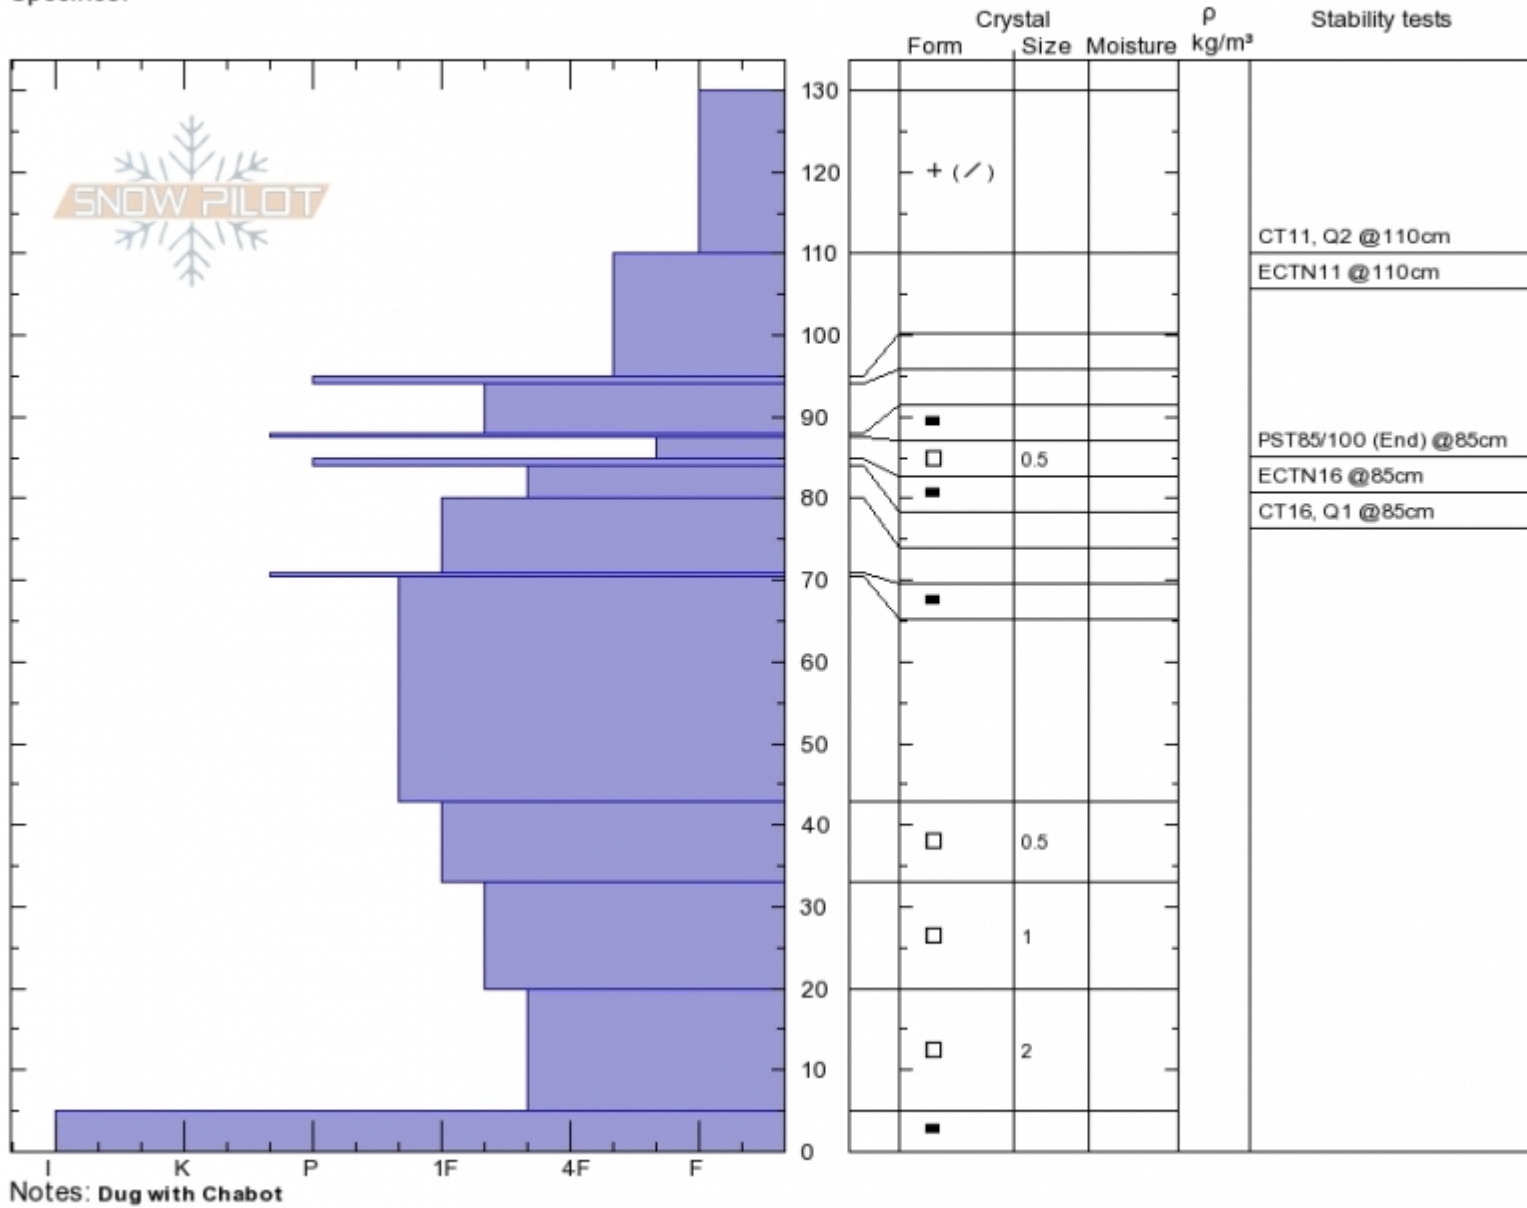

Second Yellow Mule
Madison Range-S
MT
 Elevation: **9350 ft**
 Aspect: **30°**
 Specifics:

Gabrielle Antonioli
Mon Dec 4 11:55 2017
 Co-ord: **45.17770N, -111.40121W**
 Slope Angle: **27°**
 Wind Loading:

Stability: **Good**
 Air Temperature: **-9°C**
 Sky Cover: **FEW**
 Precipitation: **S-1**
 Wind: **W Calm**

HS130
 Stability Test Notes

Layer No
85-87.5: P

Advisory Region
 Northern Madison
 Longitude
 -111.40W
 Latitude
 45.18N
 Northern Madison, 2017-12-04