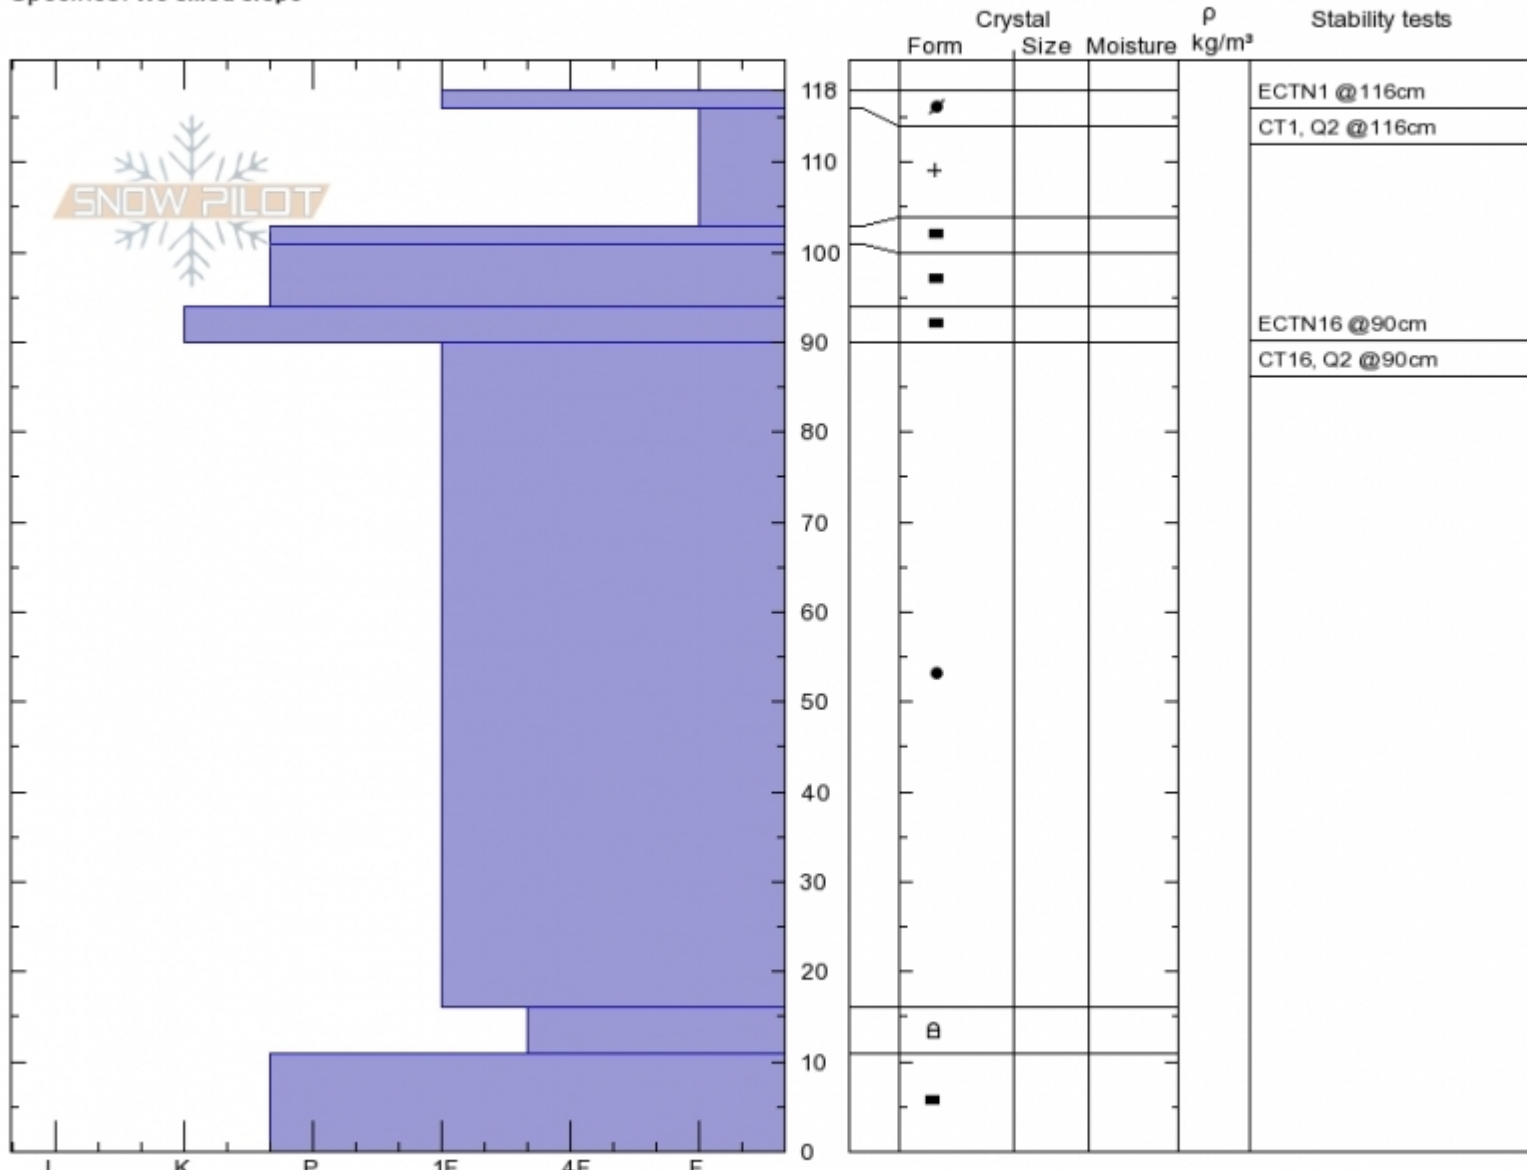

Saddle Peak 28 Nov 17  
 Bridger Range  
 MT  
 Elevation: 8839 ft  
 Aspect: 90°  
 Specifics: We skied slope

Eric Knoff  
 Tue Nov 28 13:30 2017  
 Co-ord: 45.79367N, -110.93342W  
 Slope Angle: 35°  
 Wind Loading: no

Stability:  
 Air Temperature: -10°C  
 Sky Cover: CLR  
 Precipitation: NO  
 Wind: SW Light Breeze

HS118  
 Stability Test Notes

Layer No  
 11-16: Pro

Notes: A light wind skin on the surface, but not wind loaded. A strong stable snowpack.