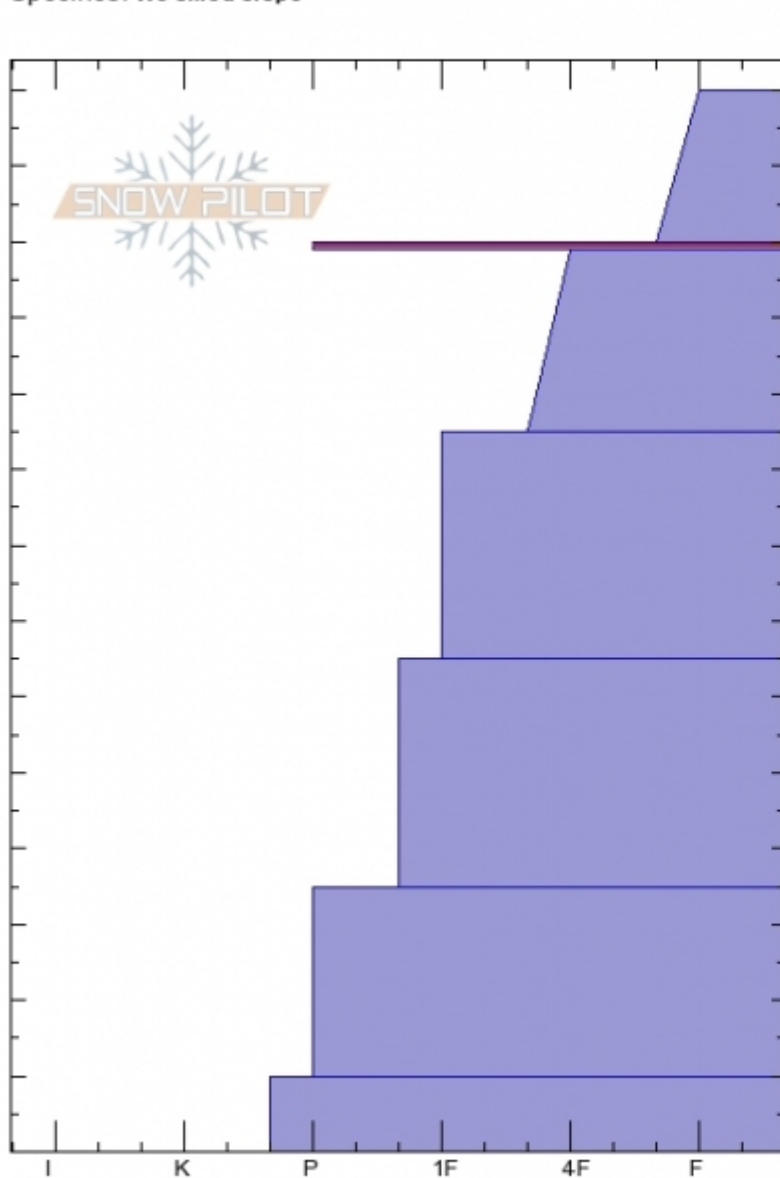

Top of Scotch Bonnet
Cooke City
MT
 Elevation: **10180 ft**
 Aspect: **104°**
 Specifics: **We skied slope**

Doug Chabot-Admin
Tue Nov 21 15:10 2017
 Co-ord: **45.07198N, -109.94456W**
 Slope Angle: **33°**
 Wind Loading: **no**

Stability: **Very Good**
 Air Temperature:
 Sky Cover: **BKN**
 Precipitation: **NO**
 Wind: **W Light Breeze**

HS140
Stability Test Notes

Layer No
119-120: F

Notes: Good looking snowpack.

| Crystal Form | Crystal Size | Moisture | ρ kg/m ³ | Stability tests |
|--------------|--------------|----------|--------------------------|-----------------|
| + | | | | |
| ■ | | | | ECTN12 @120cm |
| / | | | | CT11, Q2 @120cm |
| • | | | | |
| • | | | | |
| • | | | | |
| ■ | | | | |