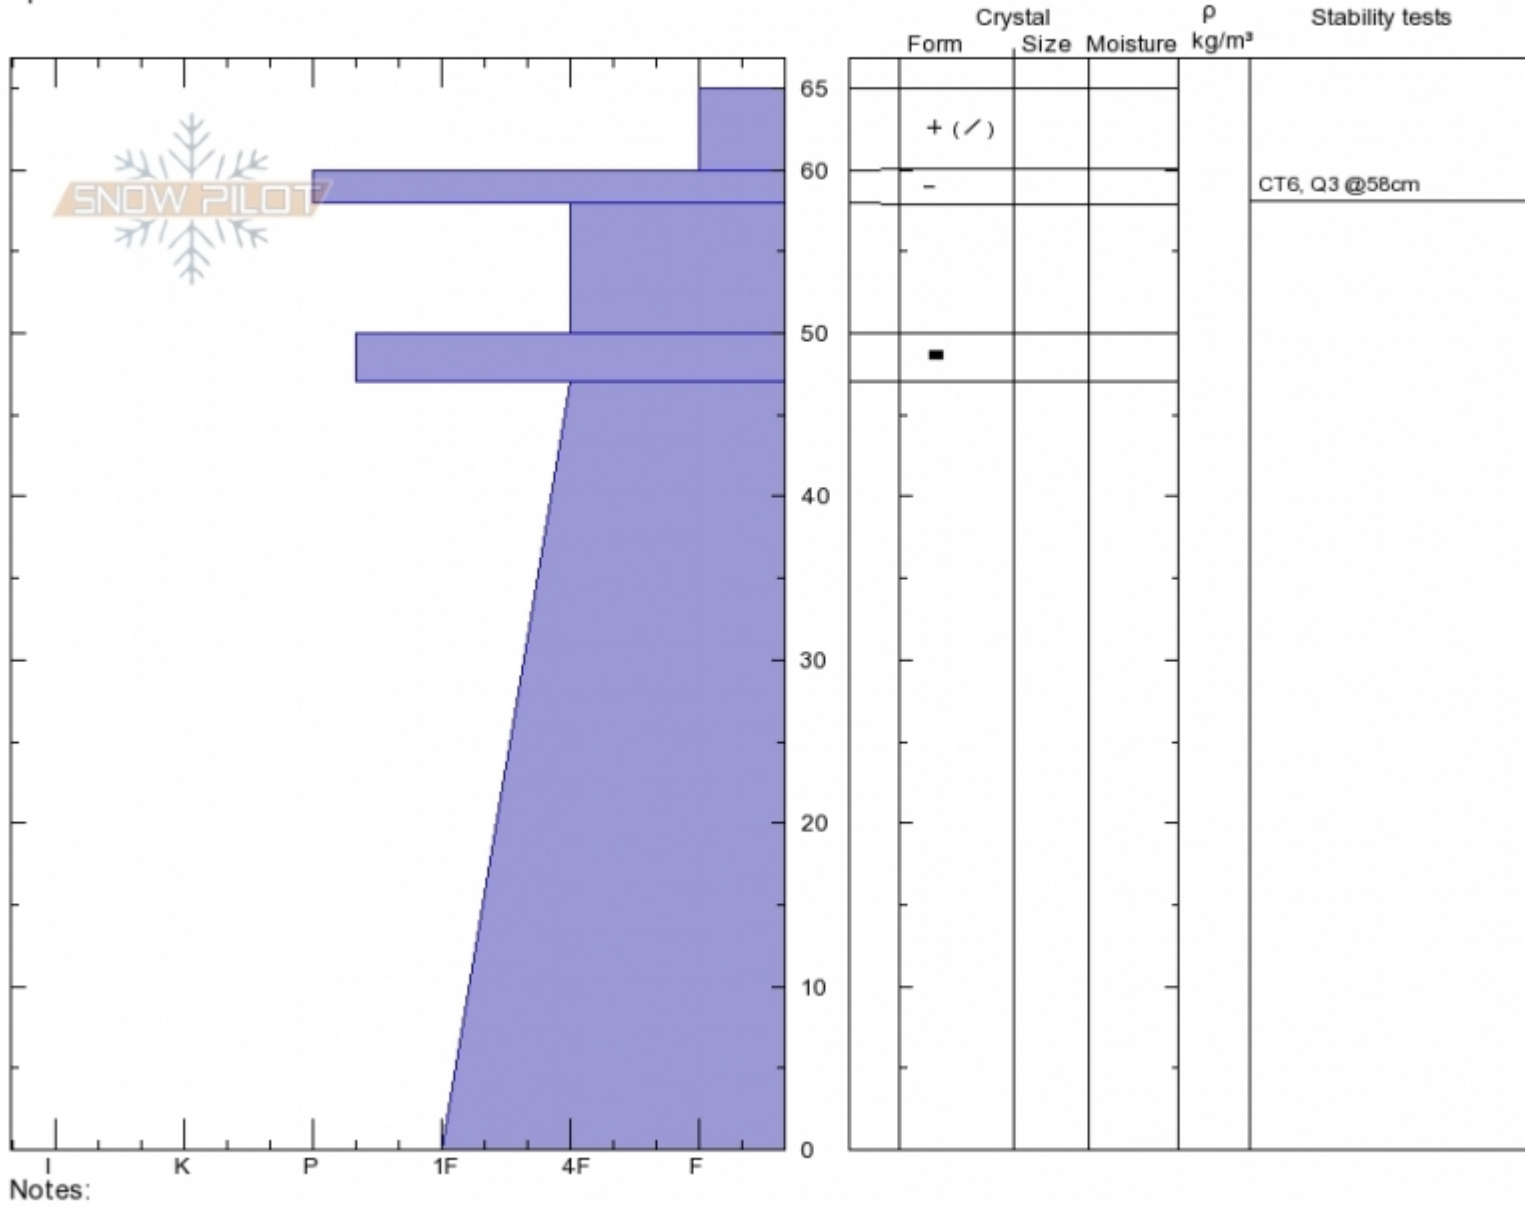

Pommel Lift
Bridger Range
MT
 Elevation: **8200 ft**
 Aspect: **SE**
 Specifics:

Spencer Jonas
Sat Nov 18 15:45 2017
 Co-ord: **45.81714N, -110.92629W**
 Slope Angle: **27°**
 Wind Loading:

Stability:
 Air Temperature:
 Sky Cover: **SCT**
 Precipitation: **NO**
 Wind: **Light Breeze**

HS65
Stability Test Notes

Layer No

Advisory Region
 Bridger Range
 Bridger Range, 2017-11-20