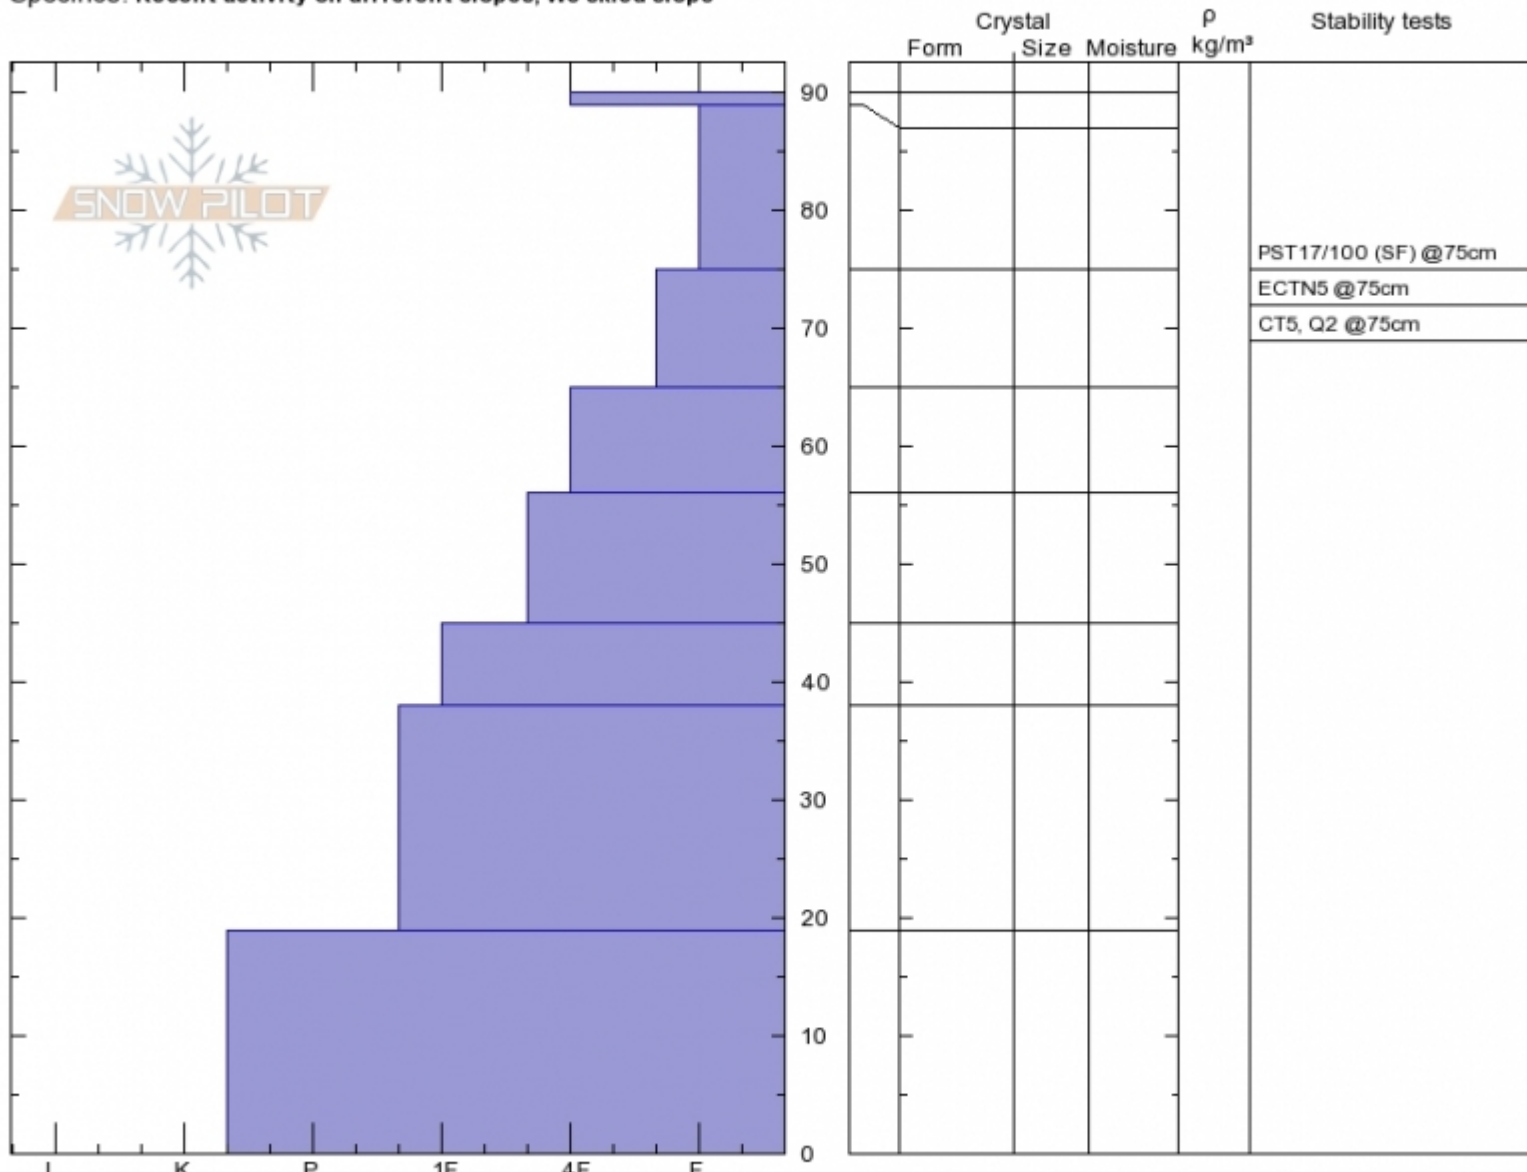

Sept. Bowl Fairy Lk.  
 Bridger Range  
 MT  
 Elevation: 8600 ft  
 Aspect: 80°  
 Specifics: Recent activity on different slopes; We skied slope

Alex Marienthal  
 Wed Nov 15 11:11 2017  
 Co-ord: 45.90954N, -110.97268W  
 Slope Angle: 31°  
 Wind Loading: no

Stability: **Good**  
 Air Temperature: -3°C  
 Sky Cover: **SCT**  
 Precipitation: **NO**  
 Wind: **W Moderate**

HS90  
 Stability Test Notes  
 75: CPST 14/100(SF)

Layer No

Notes: Stable snow here. Found unstable wind slabs, and ECTP above basal crust 500' higher.