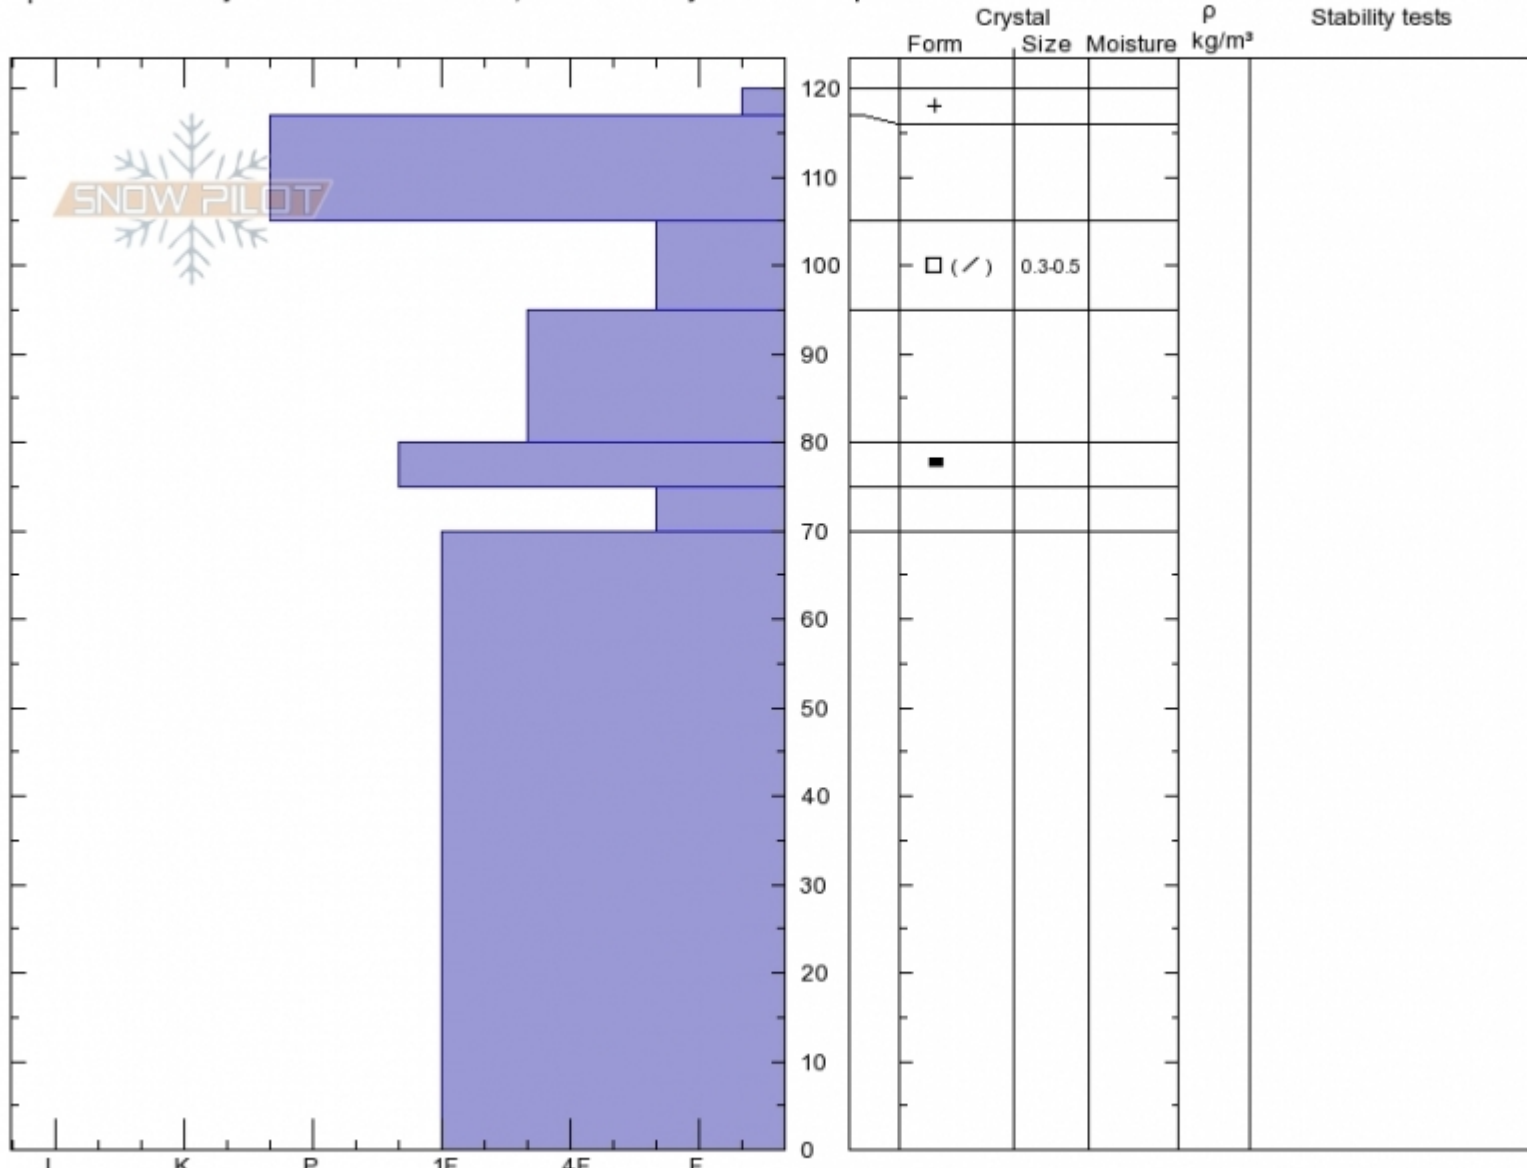

Imp Peak Avalanche
Madison Range-S
MT
 Elevation: **9880 ft**
 Aspect: **30°**
 Specifics: **Pit is adjacent to avalanche: flank; Recent activity on similar slopes**

Alex Marienthal
Mon Oct 9 11:45 2017
 Co-ord: **44.99686N, -111.45666W**
 Slope Angle: **27°**
 Wind Loading: **previous**

Stability:
 Air Temperature:
 Sky Cover: **CLR**
 Precipitation: **NO**
 Wind:

Layer No
 95-105: P
 0-70: (avg)

Notes: Profile 10m to gunner's right flank of avalanche. ASu-HS-R2.5-D2-O. Crown was estimated 1-3 feet thick based on size of chunks by wind and snow since avalanche.