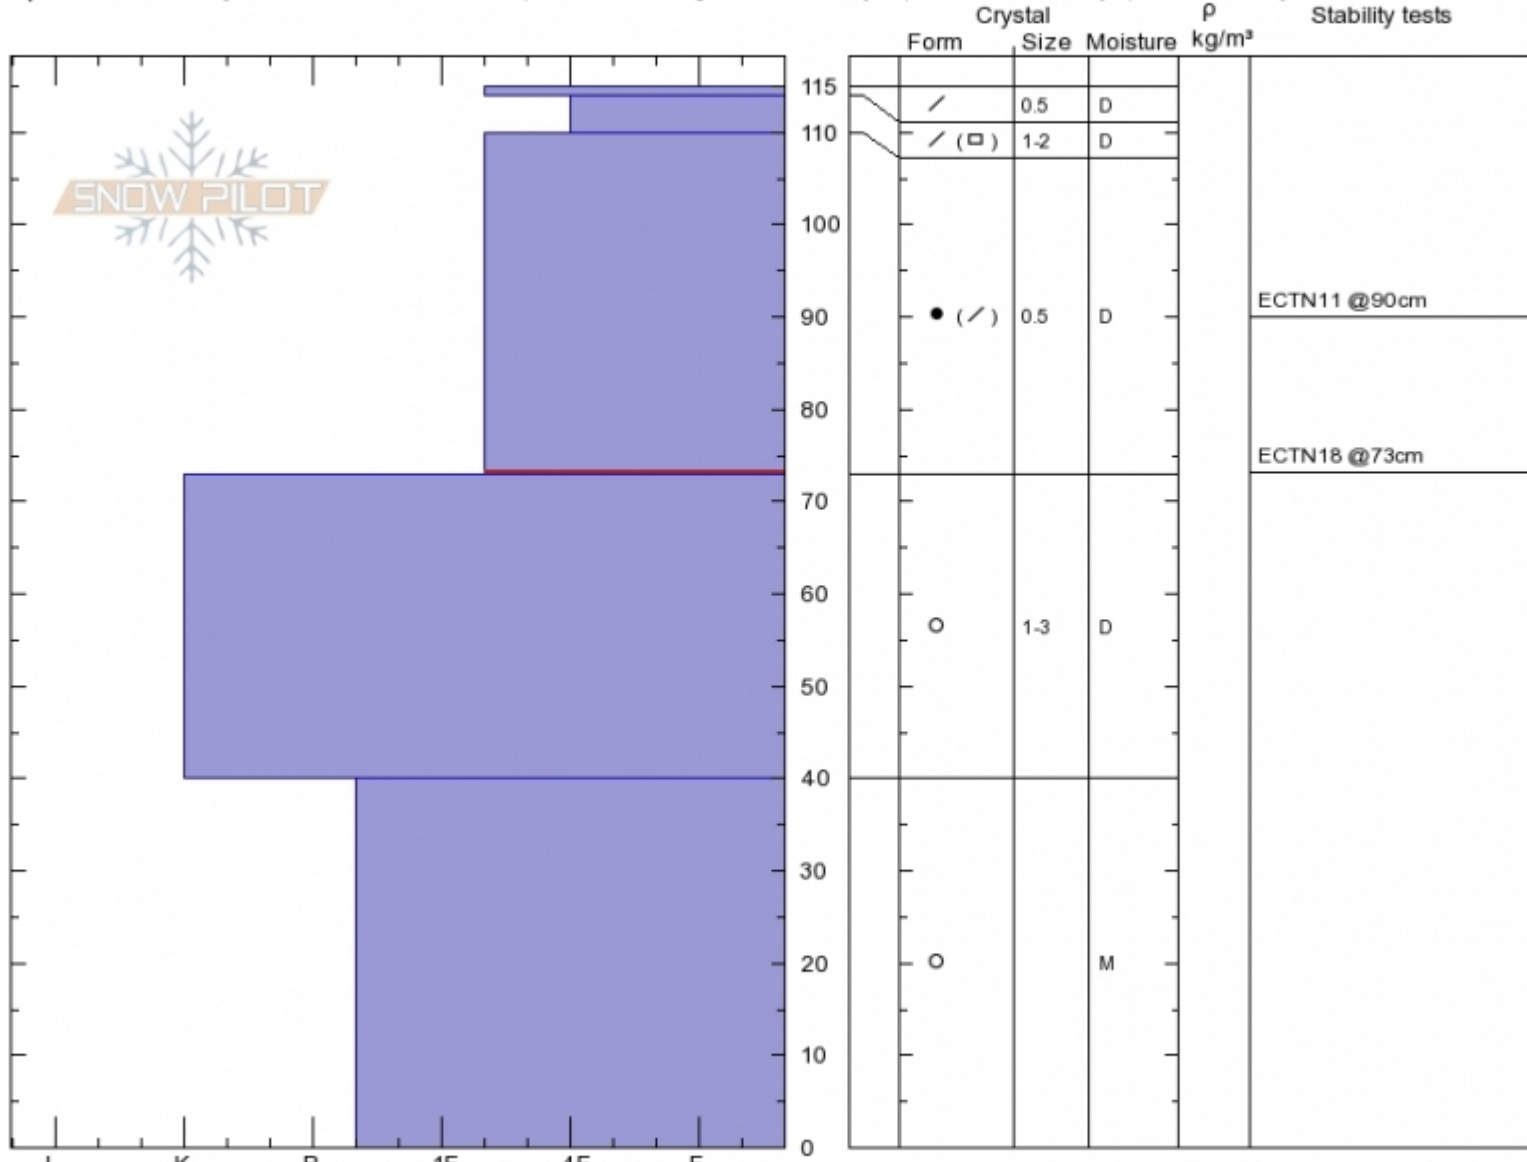

Sacajawea Trail Bowl
 Bridger Range
 MT
 Elevation: 2800 m
 Aspect: 60°

Karl Birkeland
 Wed Oct 4 10:00 2017
 Co-ord: 45.90298N, -110.97657W
 Slope Angle: 47°
 Wind Loading: previous

Stability: **Good**
 Air Temperature:
 Sky Cover: **SCT**
 Precipitation: **NO**
 Wind: **NW Light Breeze**

HS115
 Stability Test Notes

Layer No
 73-110: A
 73-110: P
 0-40: Still

Specifics: Pit is adjacent to avalanche: crown; Recent activity on similar slopes; Ski tracks on slope; We skied slope

Notes: Dug in the crown of an avalanche from 10/3/17. Steep slope with a wind loaded pocket from W winds. Looked like possible skier